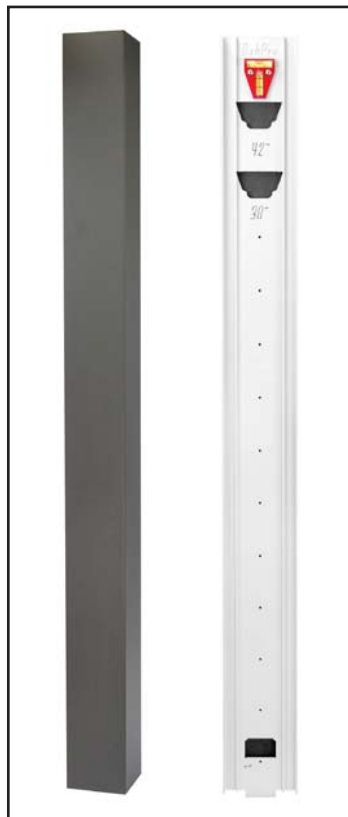

ACTUAL FREIGHT CHARGES APPLY TO ALL DEKPRO™ PRESTIGE RAIL ORDERS

Available in:

- Absolute Black
- Cocoa Bronze
- Dream White
- Maple Cream

4" Aluminum Post Sleeve

Sold in any quantity.

4" textured sleeve designed to slide over a 3-5/8" wood post. Sleeves **MUST** be drilled to work with cable railing (11 runs typical for 36" rail).

4" x 40"

- Item # PR4040PSLEEVEABT - Black
- Item # PR4040PSLEEVECBT - Bronze
- Item # PR4040PSLEEVEDWT - White
- Item # PR4040PSLEEVE MCT - Maple

4" x 54"

- Item # PR4054PSLEEVEABT - Black
- Item # PR4054PSLEEVECBT - Bronze
- Item # PR4054PSLEEVEDWT - White
- Item # PR4054PSLEEVE MCT - Maple

4" x 44"

- Item # PR4044PSLEEVEABT - Black
- Item # PR4044PSLEEVECBT - Bronze
- Item # PR4044PSLEEVEDWT - White
- Item # PR4044PSLEEVE MCT - Maple

Quick Jig

Item # PRJIG3C - for 3" & 4" posts
(Includes pre-drilled holes for cable railing spacing)

4" Summit Pyramid Post Cap

Sold in any quantity.

- Item # DPPC4PABT - Absolute Black
- Item # DPPC4PCBT - Cocoa Bronze
- Item # DPPC4PDWT - Dream White
- Item # DPPC4PMCT - Maple Cream

4" Plateau Flat Top Post Cap

Sold in any quantity.

- Item # DPPC4FABT - Absolute Black
- Item # DPPC4FCBT - Cocoa Bronze
- Item # DPPC4FDWT - Dream White
- Item # DPPC4FMCT - Maple Cream

4" Post Skirt (2 Piece)

Sold in any quantity.

- Item # PR4SKIRTABT2PC - Absolute Black
- Item # PR4SKIRTCBT2PC - Cocoa Bronze
- Item # PR4SKIRTDWT2PC - Dream White
- Item # PR4SKIRTMCT2PC - Maple Cream