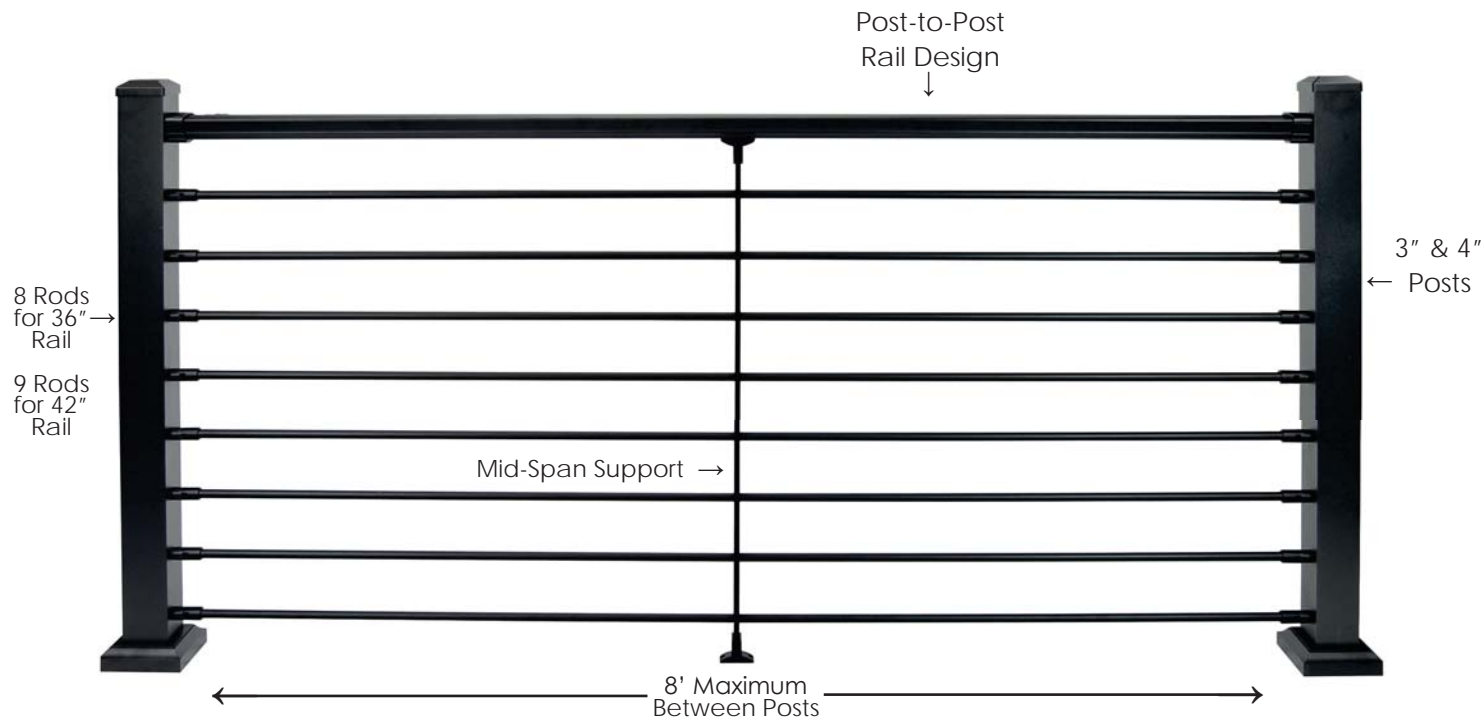

ACTUAL FREIGHT CHARGES APPLY TO ALL DEKPRO™ PRESTIGE RAIL ORDERS

Horizontal Baluster Railing System