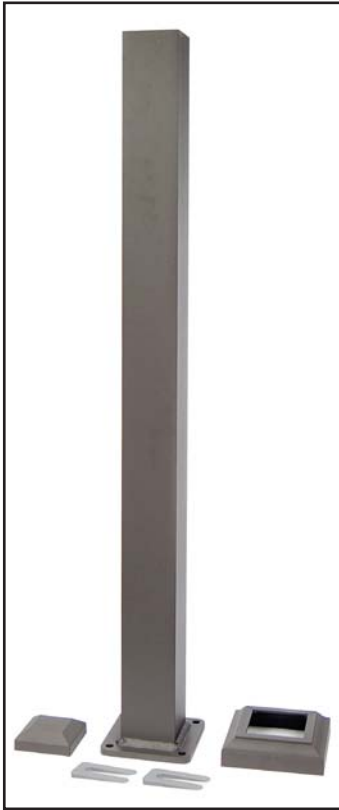

ACTUAL FREIGHT CHARGES APPLY TO ALL DEKPRO™ PRESTIGE RAIL ORDERS

DekPro™ Prestige Posts and Post Sleeves (Textured)

Available in:
Absolute Black
Cocoa Bronze
Dream White
Maple Cream

3" Aluminum Post w/ Post Cap and Skirt

Sold in any quantity.

3" Aluminum post with 5" welded flange. Base plate is 3/8" thick with 3/8" holes spaced 4" on center for fasteners. Includes tapered shims for leveling post. **Post cap and 2 piece skirt are included.**

3" x 40"

Item # PR3040POSTABT - Black
Item # PR3040POSTCBT - Bronze
Item # PR3040POSTDWT - White
Item # PR3040POSTMCT - Maple

3" x 54"

Item # PR3054POSTABT - Black
Item # PR3054POSTCBT - Bronze
Item # PR3054POSTDWT - White
Item # PR3054POSTMCT - Maple

3" x 44"

Item # PR3044POSTABT - Black
Item # PR3044POSTCBT - Bronze
Item # PR3044POSTDWT - White
Item # PR3044POSTMCT - Maple

3" Pyramid Post Cap - Upgrade

Item # DPPC3PABT - Absolute Black
Item # DPPC3PCBT - Cocoa Bronze
Item # DPPC3PDWT - Dream White
Item # DPPC3PMCT - Maple Cream

3" Flat Top Post Cap - Upgrade

Item # DPPC3FABT - Absolute Black
Item # DPPC3FCBT - Cocoa Bronze
Item # DPPC3FDWT - Dream White
Item # DPPC3FMCT - Maple Cream