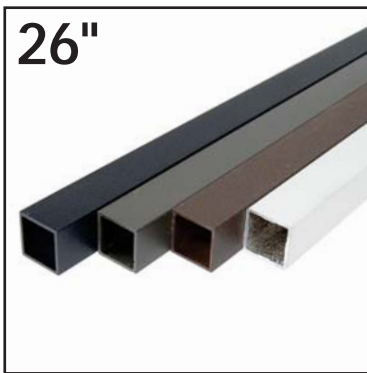

1. Available in:
2. Text. Black
   - Text. Bronze
   - Text. Brown
   - Text. White

26" Textured Square 10 Pk Aluminum Balusters

Sold in packs of 10. 10/case

26" x 3/4" Textured square baluster designed for a 36" rail height. Each baluster is individually poly bagged for added protection.

- Item # DP212T - Textured Black
- Item # DP214T - Textured Bronze
- Item # DP213T - Textured Brown
- Item # DP222T - Textured White

Please use 2.67 balusters per lineal foot for estimating purposes