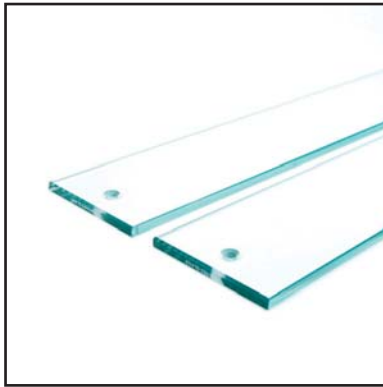

Fortress® Face Mount Balusters

**ACTUAL FREIGHT CHARGES APPLY TO ALL FORTRESS® BALUSTER ORDERS**

Available in:  
 Clear

**26" & 34" Pure View® Glass - Standard**

Sold in packs of 5. 3/case

26" & 34" Pure View 5/16" tempered glass balusters that are 3-3/4" wide for straight installations. Fasteners not included.