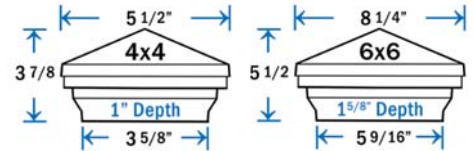

(+) 5-9/16" Post cap draws 4 watts