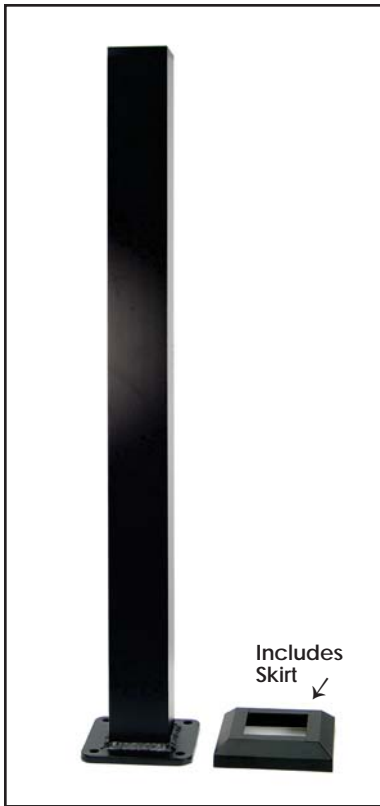

ACTUAL FREIGHT CHARGES APPLY TO ALL FORTRESS® RAIL ORDERS

Fortress® AI¹³⁺ Posts, Caps & Skirts

Available in:

- ☐ White
- ☒ Black Sand

AI¹³⁺ - 3" Aluminum Post with 2 pc. Skirt

Sold in any quantity.

3" x 39-1/2" Aluminum post with 5-1/2" welded flange used to install panels at a 36" railing height. Flange holes are 1/2" for fasteners. **Includes skirt for base.**

- Item # 51339011 - White
- Item # 59339038 - Black Sand (Textured)

3" x 45-1/2" Aluminum post with 5-1/2" welded flange used to install panels at a 42" railing height. Flange holes are 1/2" for fasteners. **Includes skirt for base.**

- Item # 51345011 - White
- Item # 59345038 - Black Sand (Textured)

FortressAccents 3" Post Cap

Sold in any quantity.

Accents flat die cast aluminum post cap for 3" post.

- Item # 52500031 - White
- Item # 52500038 - Black Sand (Textured)

3" Post Skirt 2 pc. - Replacement

Sold in any quantity.

AI¹³ - 5-3/4" Post base cover included. Also sold separately. Measures 5-3/4" x 1-1/2" with 3-1/8" opening.

- Item # 51500031 - White
- Item # 51500038 - Black Sand (Textured)