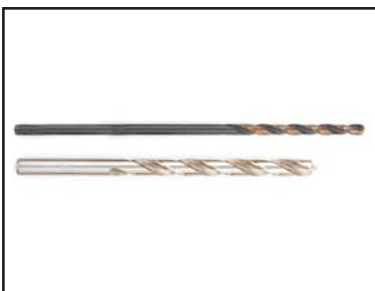

FlexFX Drill Bits for Cable Railing

Sold in any quantity.

5/32" drill bit to make hole through intermediate wood post for 1/8" cables to pass through.

7/32" drill bit for lag style FlexFX fittings.

Item #: 5/32DRILL - 5/32" Drill bit - 6" long

Item #: 7/32DRILL - 7/32" Drill bit