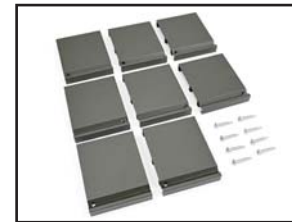

6" Column Locks (8 pc)

- Item # PR6LOCKABT - Absolute Black
- Item # PR6LOCKCBT - Cocoa Bronze
- Item # PR6LOCKDWT - Dream White

8" Column Locks (8 pc)

- Item # PR8LOCKABT - Absolute Black
- Item # PR8LOCKCBT - Cocoa Bronze
- Item # PR8LOCKDWT - Dream White