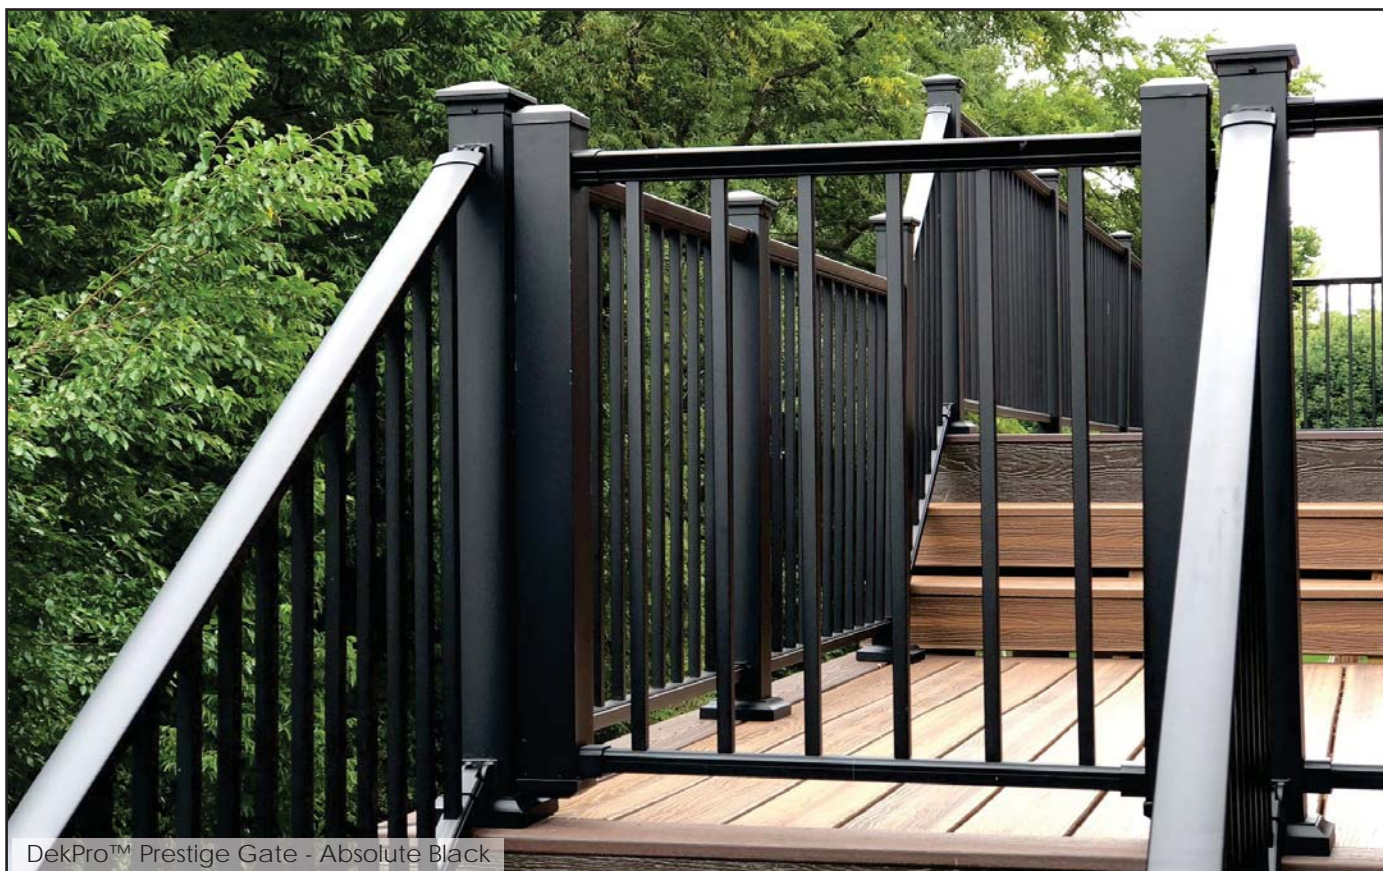

Optional Gate Anti-Sag Kit

2 uprights per kit.

Recommended for use with Prestige gate kits. Simply drill 29/64" hole through each post and attach cable. Cable can be trimmed on site and is adjustable to prevent gate sag over time.

Item # 25205 - 5' Cable Kit

Item # 29/64DRILL - 29/64" Drill Bit