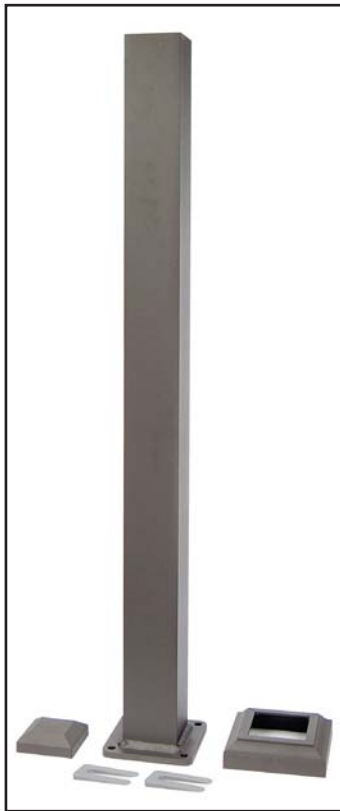

ACTUAL FREIGHT CHARGES APPLY TO ALL DEKPRO™ PRESTIGE RAIL ORDERS

DekPro™ Prestige Posts and Post Sleeves (Textured)