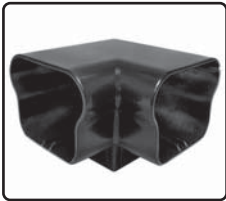

Top Rail 90° Bracket

Each

For level rail corner post.

Item # 310485 - Text Black