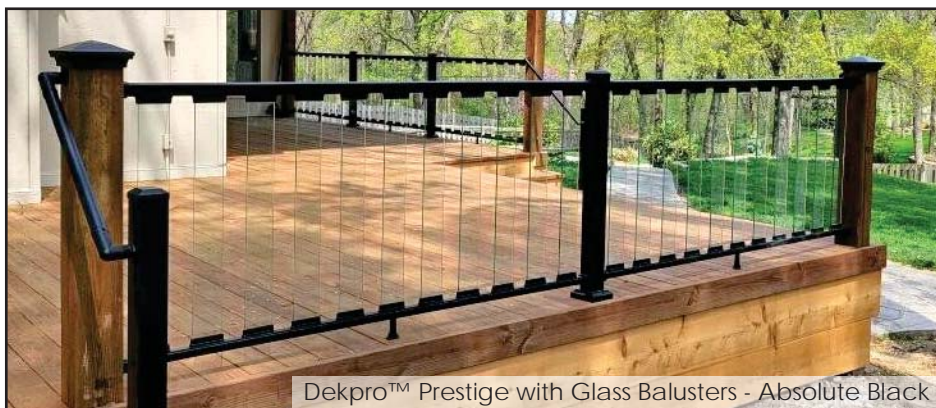

ACTUAL FREIGHT CHARGES APPLY TO ALL DEKPRO™ PRESTIGE RAIL ORDERS

Dekpro™ Prestige with Glass Balusters - Absolute Black

DekPro™ Prestige Glass Level Railing (Textured)