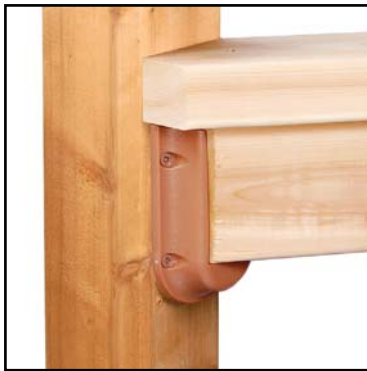

Available in:

Black

Bronze

Cedar

Gray

2" x 4" 45° Railing Connector

Sold in packs of 2. 25/case

2" x 4" 45° Rail connector with design, style and flair for attaching upper and lower rail to post at a typical 45° angle. 1" deep saddle provides great strength and holding power. Includes color matched stainless steel screws. (Requires slight trimming of 2" x 4" lineal)

Item # DP389 - Black
Item # DP389BZ - Bronze
Item # DP389C - Cedar
Item # DP389G - Gray