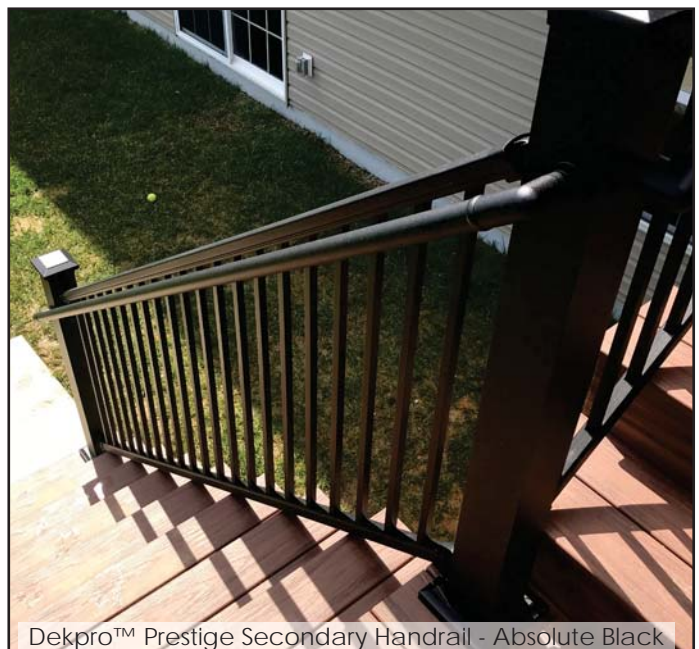

Dekpro™ Prestige Secondary Handrail - Absolute Black