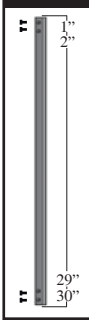

Available in:

- Black Sand
- Ant. Bronze
- Gloss Black
- Oil Rub. Bronze

Styles