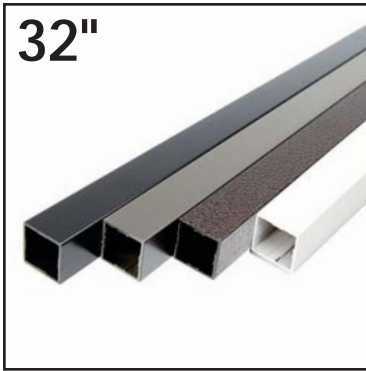

1. Available in:
2. ☐ Black
   - ☐ Bronze
   - ☐ Ham. Bronze
   - ☐ White

32" Square 10 Pk Aluminum Balusters

Sold in packs of 10. 10/case

32" x 3/4" Smooth satin square baluster designed for 42" rail height. Each baluster is individually poly bagged for added protection.

- Item # DP260 - Black
- Item # DP262 - Bronze
- Item # DP267 - Hammered Bronze
- Item # DP261 - White

Please use 2.67 balusters per lineal foot for estimating purposes