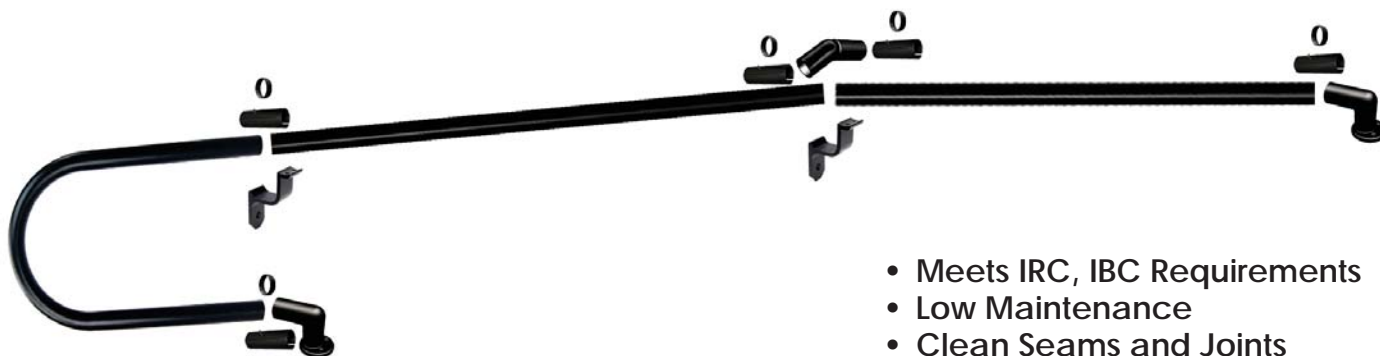

## 1-1/2" DekPro™ Prestige Round Aluminum Handrail - Textured

- Meets IRC, IBC Requirements
- Low Maintenance
- Clean Seams and Joints
- Sturdy and Rigid
- ADA Handicap Compliant
- Commercial Quality Railing