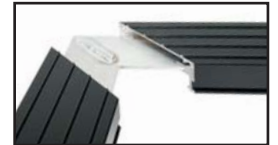

Available in:
Aluminum

135 Degree Splice - 400 Series

Sold in any quantity.

Splices top rails to make a 135 degree angle for series 400 top rail. Requires miter cutting of top rail. Installs using 8 - #10 x 3/4" self-drilling screws (Not Included)

Item # FXSPL400135