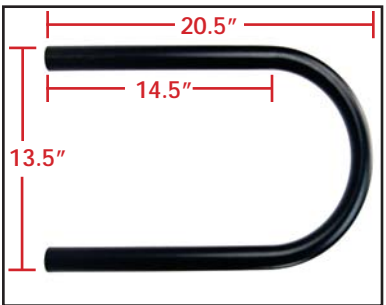

1. Available in:
2. ☒ Black Sand
   - ☒ Ant. Bronze
   - ☐ White

Fortress® Round Handrail P-Loop

Sold in any quantity.

180 Degree Handrail end loop is used to extend beyond post and return back to post. Handrail splice, mid rail bracket, and return bracket are required to complete installation. No hardware required, use 2 part epoxy for installation.

- Item # 50501028 - Black Sand (Textured)
- Item # 50501026 - Antique Bronze
- Item # 50501021 - White