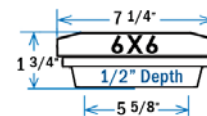

Item #: 52500056 - 5-1/8" and \*4-1/2"

\*Adapter ring included for 4-1/2" version

Item #: 52506006 - 6-3/16" and \*5-5/8"

\*Adapter ring included for 5-5/8" version

THIS CAP IS ALSO AVAILABLE WITH A LIGHT OPTION, PLEASE SEE THE LOW VOLTAGE LIGHTING SECTION FOR MORE INFORMATION