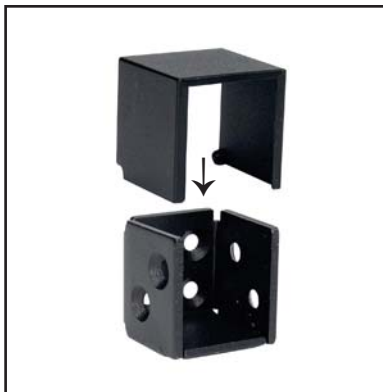

ACTUAL FREIGHT CHARGES APPLY TO ALL FORTRESS® RAIL ORDERS

Fortress® Fe²⁶⁺ Universal Brackets (UB)