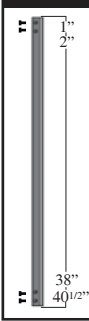

Available in:

- Black Sand
- Ant. Bronze
- Gloss Black
- Oil Rub. Bronze

Styles

**42" Vintage Iron Square Baluster
Face Mount**

Sold in packs of 10. 4/case

42" x 5/8" Vintage series square baluster for face mount installation to achieve a total railing height of 36" when attached to fascia. Screws included.

- Item # 54142018 - Black Sand (Textured)
- Item # 660206 - Antique Bronze
- Item # 660200 - Gloss Black
- Item # 660202 - Oil Rubbed Bronze

Please use 2.67 balusters per lineal foot for estimating purposes