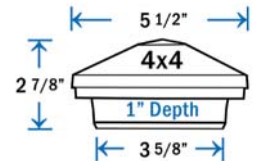

- Item # **DPPC3PDLCBT** - 3-1/16"
- Item # **DPPC358PDLCBT** - 3-5/8" (\*)
- Item # **DPPC4PDLCBT** - 4-1/16"

DekPro Quick Connect System

(\*) Requires installation of base adapter - included

**Venus Pyramid Post Cap - Bronze**