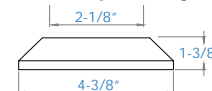

ACTUAL FREIGHT CHARGES APPLY TO ALL FORTRESS® RAIL ORDERS

Fortress® Fe²⁶ Surface Mount Posts

Available in:

Black Sand

Ant. Bronze

Gloss Black

Fe²⁶ - 2" Iron Post with 2 pc. Skirt

Sold in any quantity.

2" x 39-1/2" Iron post with 4" welded flange used to install panels at a 36" rail height. Flange holes are 1/2" for fasteners. **Includes skirt for base.**

Item # 53302418 - Black Sand (Textured)

Item # 53302416 - Antique Bronze

Item # 53302410 - Gloss Black

2" x 45-1/2" Iron post with 4" welded flange used to install panels at a 42" rail height. Flange holes are 1/2" for fasteners. **Includes skirt for base.**

Item # 53302478 - Black Sand (Textured)

Item # 53302476 - Antique Bronze

Item # 53302470 - Gloss Black

FortressAccents 2" Post Cap

Sold in any quantity.

Accents flat die cast aluminum post cap for 2" post.

Item # 52500028 - Black Sand (Textured)

Item # 52500026 - Antique Bronze

Item # 52500020 - Gloss Black

2" Post Skirt 2 pc. - Replacement

Sold in any quantity.

Fe²⁶ - 4-3/8" Post skirt included w/ post. **Also Sold separately.**

Item # 53504108 - Black Sand (Textured)

Item # 53504106 - Antique Bronze

Item # 650027 - Gloss Black

Available in:

Black Sand

Ant. Bronze

Gloss Black

Fe²⁶ - 3" Iron Post with 2 pc. Skirt

Sold in any quantity.

3" x 39-1/2" Iron post with 5-1/4" welded flange used to install panels at a 36" rail height. Flange holes are 1/2" for fasteners. **Includes skirt for base.**

Item # 53303418 - Black Sand (Textured)

Item # 53303416 - Antique Bronze

Item # 53303410 - Gloss Black

3" x 45-1/2" Iron post with 5-1/4" welded flange used to install panels at a 42" rail height. Flange holes are 1/2" for fasteners. **Includes skirt for base.**

Item # 53303478 - Black Sand (Textured)

Item # 53303476 - Antique Bronze

Item # 53303470 - Gloss Black

FortressAccents 3" Post Cap

Sold in any quantity.