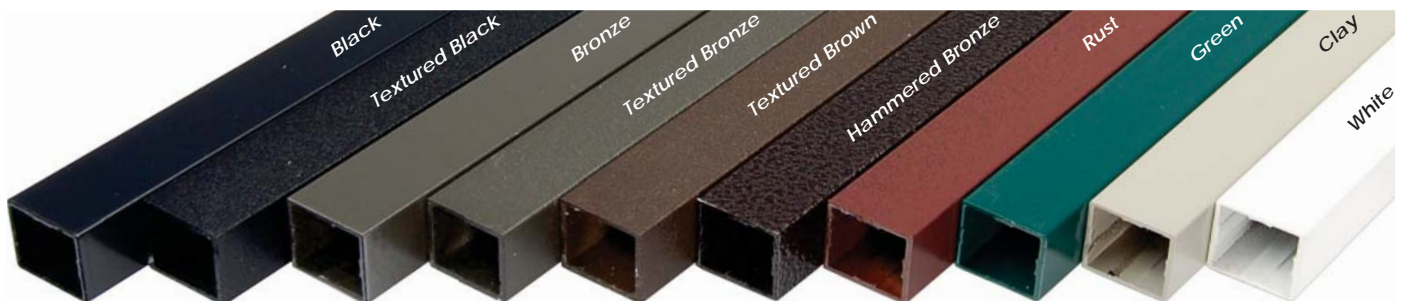

AAMA 2604 Powder coated balusters. Painted ends eliminate the need for a washered connector. Colors shown are an approximate representation only, please see actual product sample when selecting color.