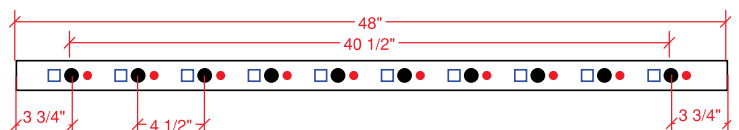

Universal Baluster Spacing Template - 48"

Sold in any quantity.

Spaces balusters at 4-1/2" on center to meet railing code. Allows for even spacing of DekPro™ round, square and architectural baluster connectors. Round and square connectors fit into template, for architectural connectors use small hole to locate. Shift template progressively down the lineal for longer length railings.

Item # DPBALUSTERTEMP - 48" Length PVC Template