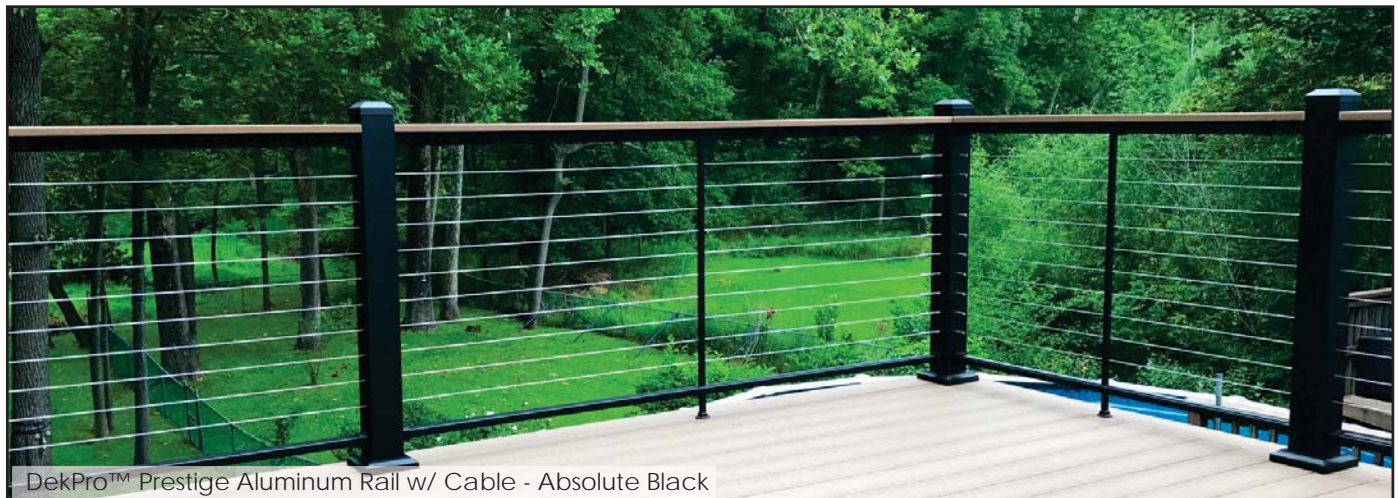

DekPro^{TM} Prestige Aluminum Rail w/ Cable - Absolute Black