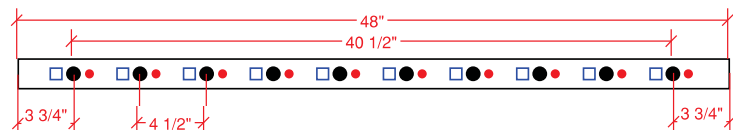

Universal Baluster Spacing Template - 48"

Sold in any quantity.

Spaces balusters at 4-1/2" **on center** to meet railing code. Allows for even spacing of DekPro™ round, square and architectural baluster connectors. Round and square connectors fit into template, for architectural connectors use small hole to locate. Shift template progressively down the lineal for longer length railings.

Item # DPBALUSTERTEMP - 48" Length PVC Template