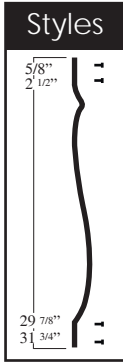

32" Belly (Baroque) Style Baluster 5 Pack

Sold in packs of 5. 10/case

32" Belly style baluster measures 3/16" x 1" x 32-1/4." Each package contains color matched stainless steel screws.

Smooth Finish:

- Item # DP346 - Black
- Item # DP348 - Bronze
- Item # DP350 - Hammered Bronze

Textured Finish:

- Item # DP346T - Text. Black
- Item # DP348T - Text. Bronze

Please use 2.5 balusters per lineal foot for estimating purposes