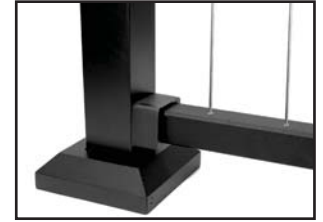

Available in:

☒ Black Sand
☐ Matte White

Stair Bracket

Sold in packs of 4.

Top and bottom rails drop into brackets for stair applications. Includes snap cap cover for a finished look. Adjustable for up to a 40 degree stair angle. Includes screws.

Item # **59505078** - Black Sand (Textured)
Item # **59505071** - Matte White (Textured)