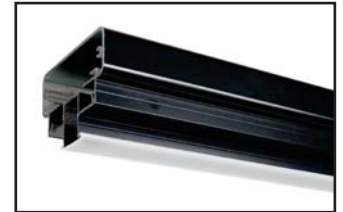

DekPro™ EFFEX Transformer Kit

Sold in any quantity.

Kit includes 1 Outdoor DC output transformer w/ Quick Connect lead, 1 timer / photo cell, 1 dimmer with remote control, 1 Y-splitter and 1 - 9' Quick Connect wire. Dimmer draws **2.5 watts**. Determine correct transformer size by adding up wattage of all fixtures. Total wattage should not exceed 80% of the capacity of the transformer. (100 watt transformer has two outputs).

Item # DP36WTRANSKIT - 36 watt transformer kit
Item # DP60WTRANSKIT - 60 watt transformer kit
Item # DP100WTRANSKIT - 100 watt transformer kit

DekPro Quick Connect System