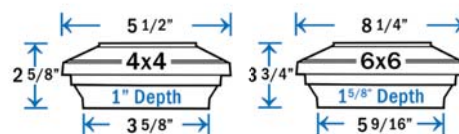

THIS CAP IS ALSO AVAILABLE WITH A LIGHT OPTION, PLEASE SEE THE LOW VOLTAGE LIGHTING SECTION FOR MORE INFORMATION