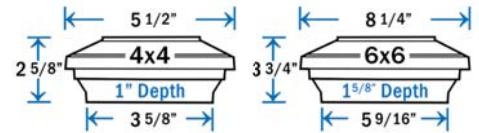

(+) 5-9/16" Post cap draws 4 watts