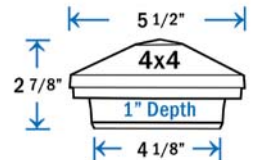

DIMENSIONS ARE ACTUAL OPENING SIZE

DekPro™ EFFEX Avalanche Post Cap - White (Textured)

Sold in any quantity.

Aluminum pyramid post cap features powerful LED down lights on all 4 sides to illuminate the area around the post. LED post caps feature 2 quick connect leads for easy wiring. Draws **3.5 watts**. Light color - 3000 - 3500K.

- Item # DPPC3PDLDWT - 3-1/16"
- Item # DPPC358PDLDWT - 3-5/8" (*)
- Item # DPPC4PDLDWT - 4-1/16"

(*) Requires installation of base adapter - included

DekPro™ EFFEX Avalanche Post Cap - White

Sold in any quantity.

Aluminum pyramid post cap with smooth satin finish features powerful LED down lights on all 4 sides to illuminate the area around the post. LED post caps feature 2 quick connect leads for easy wiring. Draws **3.5 watts**. Light color - 3000 - 3500K.

- Item # DPPC4PDLGWHT - 4-1/16"

Venus Pyramid Post Cap - White

Sold in any quantity.

Aluminum pyramid post cap with LED down lights in each corner, draws **2 watts** total per cap. Light color - 3000 - 3500K.

- Item #: **DLX-6050** - 3-5/8"
- Item #: **RLX-6050** - 4-1/16"
- Item #: **TLX-6050** - 4-5/8"
- Item #: **FLX-6050** - 5-1/16"
- Item #: **DLX-8050** - 5-9/16" (+)

(+) 5-9/16" Post cap draws 4 watts

DekPro™ EFFEX Halo Post Cap - White (Textured)

Sold in any quantity.

Aluminum flat top post cap with LED glow ring light. Features 2 quick connect leads for easy wiring. Draws **2.2 watts** total per cap. Light color - 3000 - 3500K.

- Item # DPPC3PBLDWT - 3-1/16"
- Item # DPPC358PBLDWT - 3-5/8" (*)
- Item # DPPC4PBLDWT - 4-1/16"

(*) Requires installation of base adapter - included