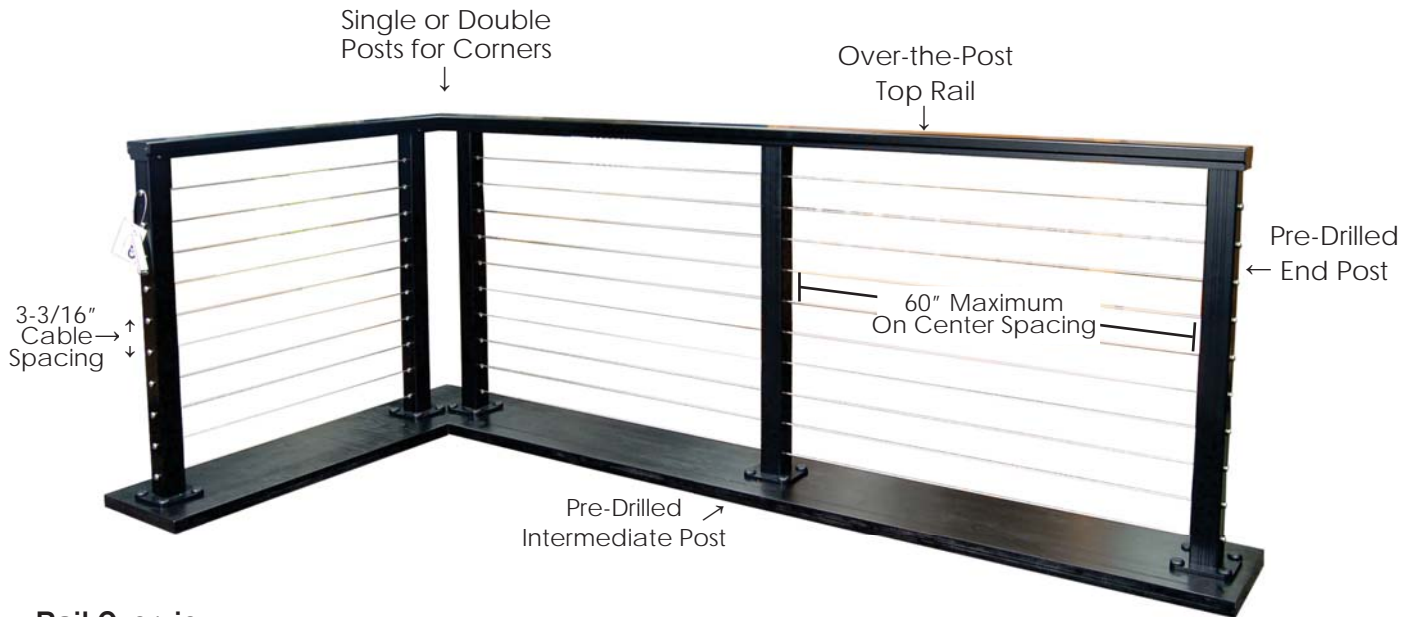

RailFX® Railing System Overview

RailFX® Aluminum Rail with Cable

Rail Overview

Manufactured in the USA using aircraft grade aluminum, RailFX® Aluminum Rail and Cable System has been designed, engineered and tested specifically for use with cable and is approved in all 50 states. The aluminum framework and stainless steel cable allows for railings to be lightweight, while still retaining exceptional durability. Railings will not rust, rot, warp, or split and require minimal user maintenance.

Rail Guidelines

To comply with engineering and testing **posts must be spaced no more than 60" on center**. Cables are spaced at 3-3/16" on center to keep the cable from deflecting beyond 4" to meet code. Single or double posts can be used to create a 90 degree corner for surface mount or fascia mount w/ bracket applications. Two corner posts are required for Direct Mount fascia applications. Cable can either terminate at the corner or run continuously through a single corner. Top rail is required for all installations.

Posts - Surface or Fascia Mount

RailFX® posts for level and stair railings are all predrilled and ready for cable installation. Stairs posts do not come with base plates attached so posts can be placed and mounted where desired for maximizing installation flexibility. All posts are available for surface mount or fascia mount and available for 36" and/or 42" rail heights.

Top Rails

There are 3 styles of top rail that RailFX® railing utilizes:

Series 200 is a contemporary flat top rail most often used for level applications. Can be used for stairs with the addition of a secondary handrail system.

Series 250 is a square profile that qualifies as a graspable rail and is most commonly used for stairs.

Series 400 is a flat top rail that is designed to accept a wood or composite cap rail.

Available Colors:

Colors shown are approximate representation

Features AAMA 2604 Powder Coat Finish