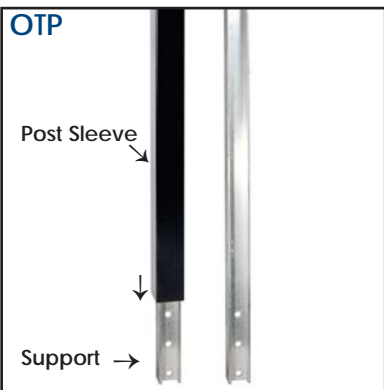

Available in:
Aluminum

Fascia Mount Post Support

Sold in any quantity.

48" tall aluminum fascia mount post support is designed for use with 2" x 54" post sleeves. 2" post sleeve slides over the support. Post sleeves will need to be drilled out to match hole spacing of support. Do not drill middle hole.

Item # 300705 - Fascia Mount Support