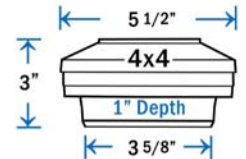

Saturn Anello Flat Top Post Cap - White

Sold in any quantity.

Aluminum flat top with LED band light draws 1.6 watts total per cap. Light color - 3000 - 3500K.

- Item #: **DLA-7040** - 3-5/8"
- Item #: **RLA-7040** - 4-1/16"
- Item #: **CLA-7040** - 4-3/8"
- Item #: **TLA-7040** - 4-5/8"
- Item #: **FLA-7040** - 5-1/16"
- Item #: **JLA-7040** - 5-9/16" (+)