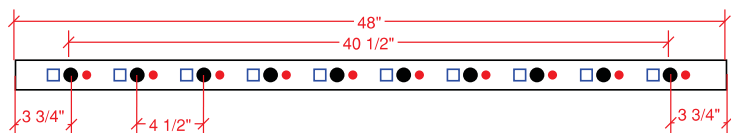

Universal Baluster Spacing Template - 48"

Sold in any quantity.

Spaces balusters at 4-1/2" on center to meet railing code. Allows for even spacing of DekPro™ round, square and architectural baluster connectors. Round and square connectors fit into template, for architectural connectors use small hole to locate. Shift template progressively down the lineal for longer length railings.

Item # DPBALUSTERTEMP - 48" Length PVC Template