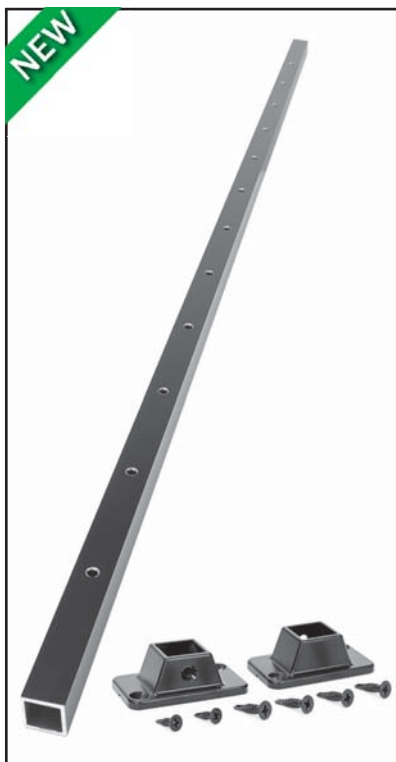

ACTUAL FREIGHT CHARGES APPLY TO ALL DEKPRO™ PRESTIGE RAIL ORDERS

Cable Brace

Available in:

Black

Silver

Bronze

White

Cable Brace for Level & Stair (1/8" Cable Only)

Sold in any quantity.

5/8" Aluminum cable brace is available pre-drilled with 12 holes at 3-1/8" spacing on center for level runs. New design allows for cable braces to be installed after railing framework is in place. Trimmable to fit any rail height. Cable braces are used between newel posts that are greater than 48" apart to keep cables from deflecting over 4". Connector shoes and screws included.

Pre-Drilled 42" Level (Shown)

- Item # **RFXCB42BL12/P** - Black (shown)
- Item # **RFXCB42SI12/P** - Silver
- Item # **RFXCB42BZ12/P** - Bronze
- Item # **RFXCB42WH12/P** - White

Pre-Drilled 50" Stair

- Item # **RFXCB50BL12S/P** - Black
- Item # **RFXCB50SI12S/P** - Silver
- Item # **RFXCB50BZ12S/P** - Bronze
- Item # **RFXCB50WH12S/P** - White