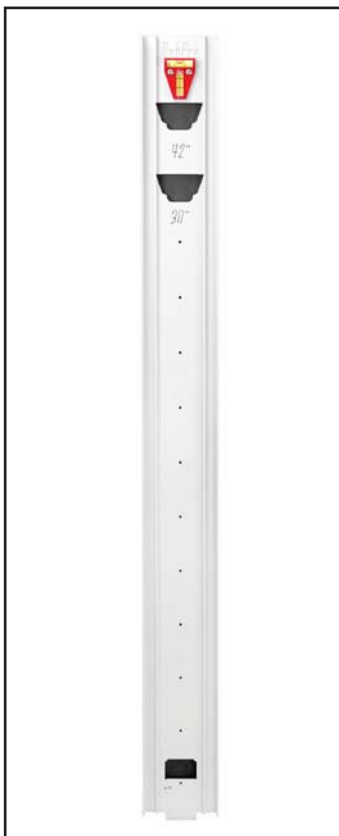

4" Post Skirt (2 piece)

- Item # PR4SKIRTABT2PC - Absolute Black
- Item # PR4SKIRTCBT2PC - Cocoa Bronze
- Item # PR4SKIRTDWT2PC - Dream White
- Item # PR4SKIRTMCT2PC - Maple Cream