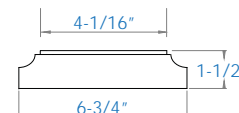

ACTUAL FREIGHT CHARGES APPLY TO ALL DEKPRO™ PRESTIGE RAIL ORDERS

Available in:

- Absolute Black
- Cocoa Bronze
- Dream White
- Maple Cream

4" Aluminum Post Sleeve

Sold in any quantity.

4" aluminum sleeve designed to slide over a 3-5/8" wood post.
Does **not** include post cap or skirt.

4" x 40"

- Item # PR4040PSLEEVEABT - Absolute Black
- Item # PR4040PSLEEVECBT - Cocoa Bronze
- Item # PR4040PSLEEVEDWT - Dream White
- Item # PR4040PSLEEVEEMCT - Maple Cream

4" x 44"

- Item # PR4044PSLEEVEABT - Absolute Black
- Item # PR4044PSLEEVECBT - Cocoa Bronze
- Item # PR4044PSLEEVEDWT - Dream White
- Item # PR4044PSLEEVEEMCT - Maple Cream

4" x 54"

- Item # PR4054PSLEEVEABT - Absolute Black
- Item # PR4054PSLEEVECBT - Cocoa Bronze
- Item # PR4054PSLEEVEDWT - Dream White
- Item # PR4054PSLEEVEEMCT - Maple Cream

Available in:

- Absolute Black
- Cocoa Bronze
- Dream White
- Maple Cream

4" Summit Pyramid Post Cap

Sold in any quantity.

4" Aluminum pyramid post cap with fine textured powder coat finish.

- Item # DPPC4PABT - Absolute Black
- Item # DPPC4PCBT - Cocoa Bronze
- Item # DPPC4PDWT - Dream White
- Item # DPPC4PMCT - Maple Cream

Available in:

- Absolute Black
- Cocoa Bronze
- Dream White
- Maple Cream

4" Plateau Flat Top Post Cap

Sold in any quantity.

4" Aluminum flat top post cap with fine textured powder coat finish.

- Item # DPPC4FABT - Absolute Black
- Item # DPPC4FCBT - Cocoa Bronze
- Item # DPPC4FDWT - Dream White
- Item # DPPC4FMCT - Maple Cream

Available in:

- Absolute Black
- Cocoa Bronze
- Dream White
- Maple Cream

4" Post Skirt - 2 Piece

Sold in any quantity.

4" Aluminum 2 piece post skirt with fine textured powder coat finish.
Measures 6-3/4" x 1-1/2" with 4-1/16" opening.

- Item # PR4SKIRTABT2PC - Absolute Black
- Item # PR4SKIRTCBT2PC - Cocoa Bronze
- Item # PR4SKIRTDWT2PC - Dream White
- Item # PR4SKIRTMCT2PC - Maple Cream