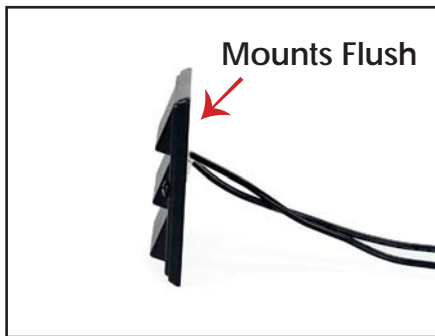

Available in:
☒ Black Text

Estes Step Light

Sold in any quantity.

Recessed outdoor step fixture comfortably illuminates a 4" step. Fixture draws **1.5 watt**, comes with 48" pigtail, and fits a rough opening 3" in diameter. Measures 4-1/4"W x 3-1/2"H. Light color - 3000K.

Item #: HP761RPCBLX - Black Textured