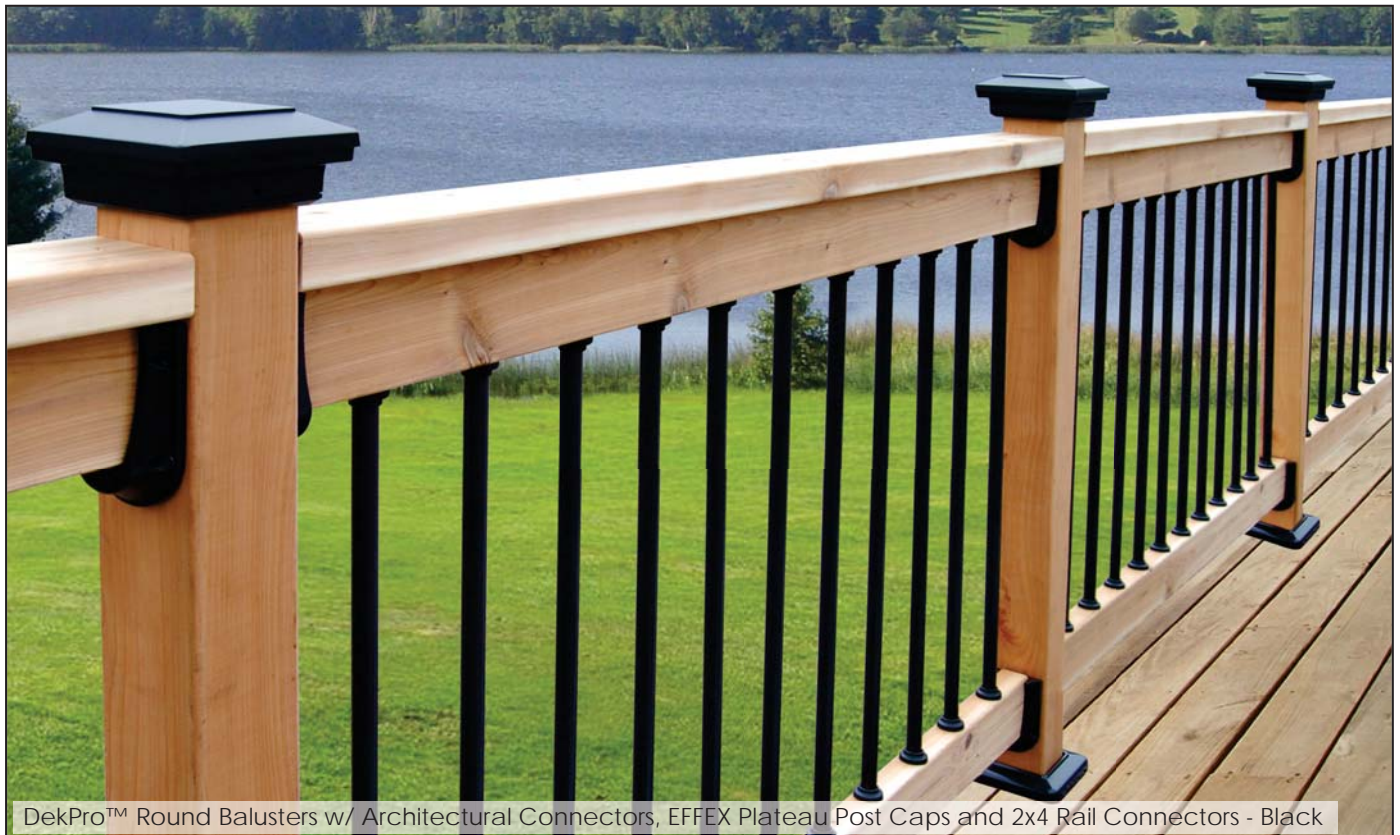

DekPro™ Round Balusters w/ Architectural Connectors, EFFEX Plateau Post Caps and 2x4 Rail Connectors - Black