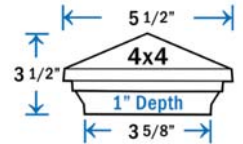

DekPro™ EFFEX Halo Post Cap - Bronze (Textured)

Sold in any quantity.

Aluminum flat top post cap with LED glow ring light. Features 2 quick connect leads for easy wiring. Draws **2.2 watts** total per cap. Light color - 3000 - 3500K.

- Item # **DPPC3PBLCBT** - 3-1/16"
- Item # **DPPC358PBLCBT** - 3-5/8" (*)
- Item # **DPPC4PBLCBT** - 4-1/16"

DekPro Quick Connect System

(*) Requires installation of base adapter - included