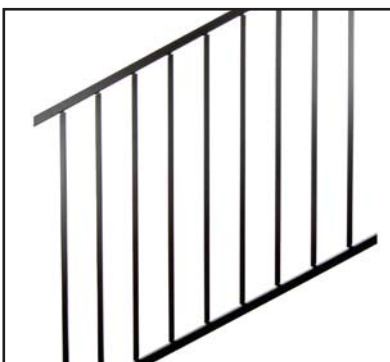

Fortress® Fe²⁶ Adjustable Iron Stair Panels

Available in:

Black Sand

Ant. Bronze

Gloss Black

Fe²⁶ Iron Adjustable Stair Panel

Sold in any quantity.

Fortress Fe²⁶ welded adjustable iron panel for stairs and ramps, achieves a total railing height of either 36" or 40". Panel adjustable from 5° - 45°. Brackets sold separately, see page 89.

8' - Fe²⁶ Adjustable Stair Panel

36" Rail Height (34" x 93.5" Panel)

42" Rail Height (40" x 93.5" Panel)

Item # 53234948 - Black Sand (Txt)
Item # 53234946 - Antique Bronze
Item # 650403 - Gloss Black

Item # 53240948 - Black Sand (Txt)
Item # 53240086 - Antique Bronze
Item # 650408 - Gloss Black