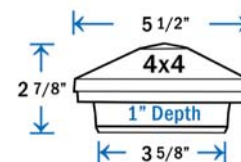

DIMENSIONS ARE ACTUAL OPENING SIZE

Sirius Pyramid Post Cap - White

Sold in any quantity.

Aluminum pyramid post cap. (Fasteners Included)

- Item #: **PCA-5060** - 3-5/8"
- Item #: **RLAC-6050** - 4-1/16"
- Item #: **FLAC-6050** - 5-1/16"
- Item #: **PCA-8060** - 5-9/16"

THIS CAP IS ALSO AVAILABLE WITH A LIGHT OPTION, PLEASE SEE THE LOW VOLTAGE LIGHTING SECTION FOR MORE INFORMATION

DekPro™ EFFEX Plateau Post Cap - Maple Cream

Sold in any quantity.

Aluminum flat top post cap with fine textured powder coat finish. (Fasteners Included)

- Item # **DPPC3FMCT** - 3-1/16"
- Item # **DPPC358FMCT** - 3-5/8" (*)
- Item # **DPPC4FMCT** - 4-1/16"

(*) Requires installation of base adapter - included

THIS CAP IS ALSO AVAILABLE WITH A LIGHT OPTION, PLEASE SEE THE LOW VOLTAGE LIGHTING SECTION FOR MORE INFORMATION

DekPro™ EFFEX Summit Post Cap - Maple Cream

Sold in any quantity.

Aluminum Pyramid post cap with fine textured powder coat finish. (Fasteners Included)

- Item # **DPPC3PMCT** - 3-1/16"
- Item # **DPPC358PMCT** - 3-5/8" (*)
- Item # **DPPC4PMCT** - 4-1/16"

(*) Requires installation of base adapter - included

THIS CAP IS ALSO AVAILABLE WITH A LIGHT OPTION, PLEASE SEE THE LOW VOLTAGE LIGHTING SECTION FOR MORE INFORMATION

Woodway™ Metal Pyramid w/ Wood Skirt - Bronze

Sold in any quantity.

Metal pyramid top with wood skirt.

- Item #: **WW1253** - Cedar - 3-5/8"
- Item #: **WW1277** - Cedar - 5-5/8"