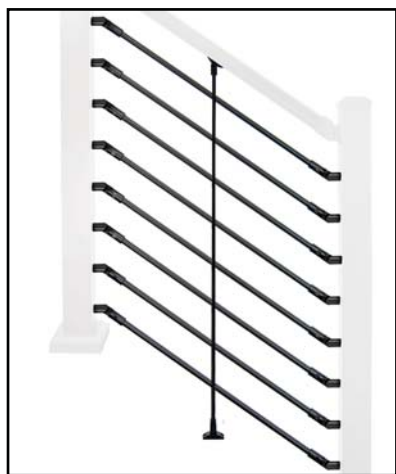

Horizontal Baluster Kits for DekPro™ Prestige