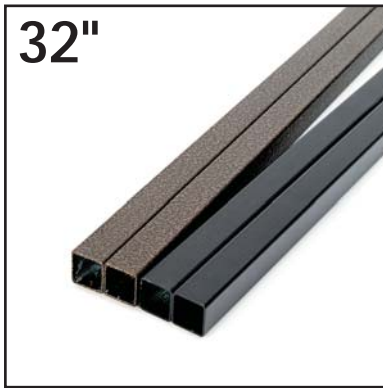

32"

Available in:
Black Sand
Ant. Bronze

32" Mega Square Iron Baluster

Sold in packs of 10. 4/case

32" x 3/4" Mega series baluster designed for a 42" rail height. Install with mega EZ mounts or mega shoes.

Item # 54132018 - Black Sand (Textured)
Item # 660156 - Antique Bronze

Please use 2.67 balusters per lineal foot for estimating purposes