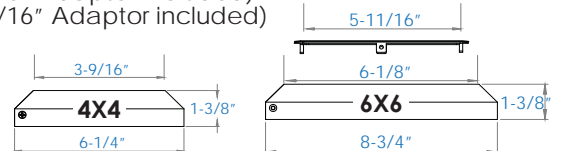

FortressAccents™ Post Skirt - White

Sold in any quantity.

Two piece aluminum post base skirt to match FortressAccents post caps.
Comes pre-assembled, screws included.

- Item #: 51500031 - 3-1/16" Skirt
- Item #: 52535011 - 3-9/16" Skirt
- Item #: 52504011 - 4-1/16" Skirt
- Item #: 52505011 - 5-1/8" Skirt (4-9/16" Adaptor included)
- Item #: 52506011 - 6-1/8" Skirt (5-11/16" Adaptor included)