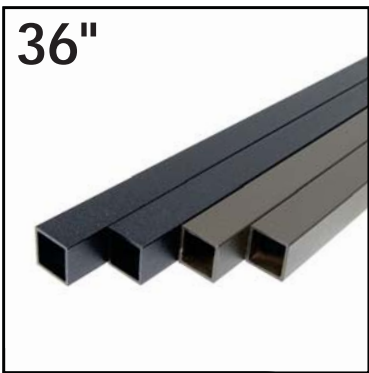

Available in:
Text. Black
Text. Bronze

36" Textured Square 10 Pk Aluminum Balusters

Sold in packs of 10. 10/case

36" x 3/4" Textured square baluster. Each baluster is individually poly bagged for added protection.

Item # DP308T - Textured Black
Item # DP310T - Textured Bronze

Please use 2.67 balusters per lineal foot for estimating purposes