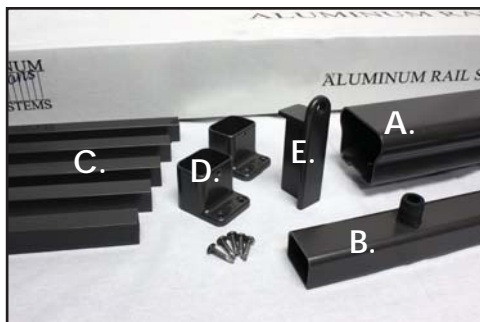

ACTUAL FREIGHT CHARGES APPLY TO ALL SOLUTIONS™ RAIL ORDERS

A310 Level Rail Kits

Available in:
Textured
Black

Level Rail Kits

Sold in Kits.

Aluminum level railing comes standard with baluster connectors installed to ensure proper and even spacing. Kits require no time consuming angle cuts, simply cut upper and lower rails to length, position balusters in place and install. **Top rail brackets not included in rail kit.**

6' Level Rail kit w/ Square Balusters

36" Residential

Item # 310838 - Textured Black

Level Kit Includes:

- A. 1 - 2" x 2-3/4" Sculpted Top Rail w/ Baluster Connectors Installed
- B. 1 - 1" x 1-7/16" Bottom Rail w/ Baluster Connectors Installed
- C. Square 3/4" Balusters:
  15 per 6' kit • 21 per 8' kit
- D. 2 - Bottom Rail Brackets - Level
- E. 1 - Rail Support - Surface Mount

Top Rail Brackets

Sold Separately, See Page 83

8' Level Rail kit w/ Square Balusters

36" Residential

Item # 310840 - Textured Black