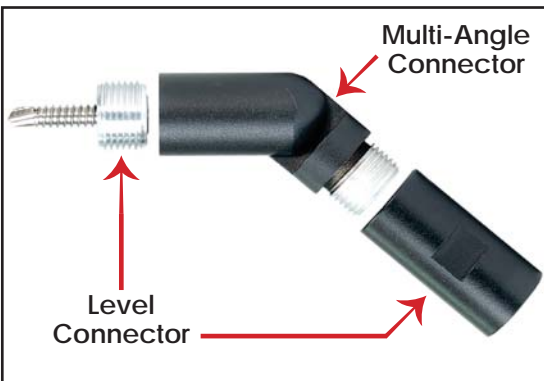

#### Angle:

Item # 203006 - Black Textured  
Item # 203007 - Anodized

**ACTUAL FREIGHT CHARGES APPLY TO ALL DEKPRO™ PRESTIGE RAIL ORDERS**