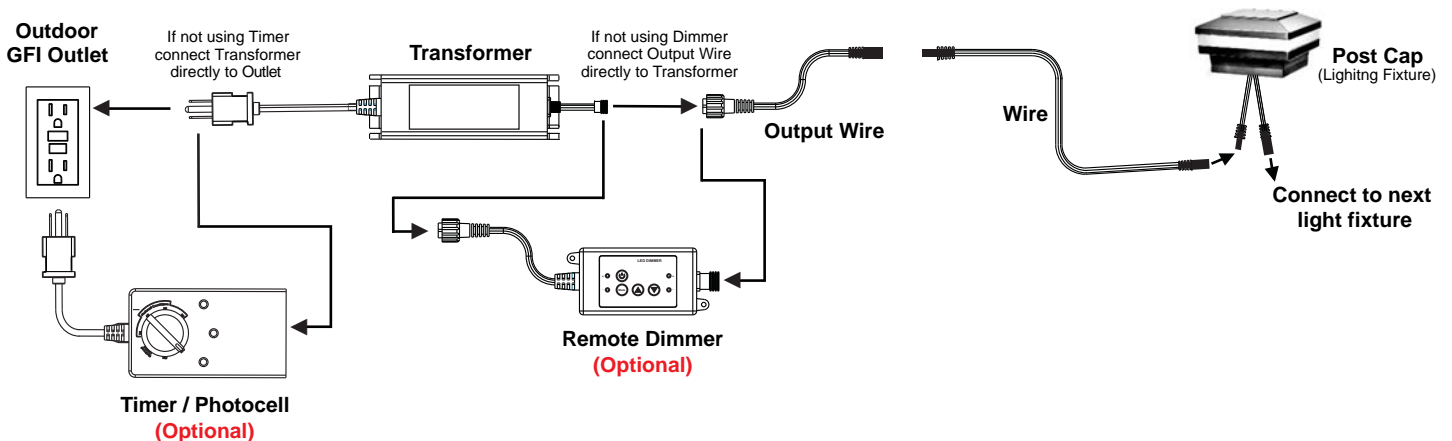

## Power Supply Diagram

Available in:  
 Absolute Black  
 Cocoa Bronze  
 Dream White