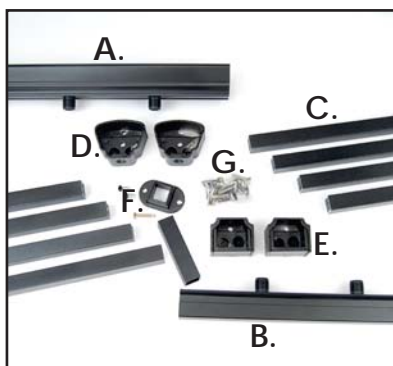

Available Textured Finishes:

Colors shown are an approximate representation. Please see actual product sample when selecting color.