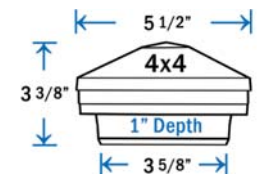

- Item # DPPC3PBLDWT - 3-1/16"
- Item # DPPC358PBLDWT - 3-5/8" (\*)
- Item # DPPC4PBLDWT - 4-1/16"

(\*) Requires installation of base adapter - included

**DIMENSIONS ARE ACTUAL OPENING SIZE**

**Iris Anello Pyramid Post Cap - White**