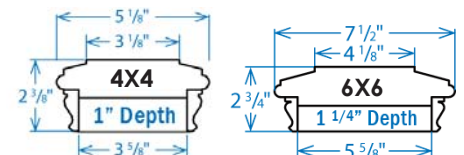

DIMENSIONS ARE ACTUAL OPENING SIZE

Woodway™ Pyramid Post Cap - Copper

Copper pyramid top with wood skirt.

Item #: WW1384 - Cedar - 3-5/8"
Item #: WW1669 - Cedar - 5-5/8"

Sold in any quantity.

Post Point - Copper

Pyramid post cap made from 100% solid high quality copper. Has a natural look that will patina to a green color over time.

Item #: WW1845 - Copper - 3-9/16"
Item #: CT558XL - Copper - 5-1/2"

Sold in any quantity.

Woodway™ Wood Pyramid Top

Wood pyramid top with wood skirt.

Item #: WW1383 - Cedar - 3-5/8"
Item #: WW1170 - Cedar - 4-1/8"
Item #: WW1641 - Cedar - 5-5/8"
Item #: WW1179 - Cedar - 6-1/8"

Sold in any quantity.

Woodway™ Wood Flat Top Post Cap

Wood flat top with wood skirt.

Item #: WW1382 - Cedar - 3-5/8"
Item #: WW1642 - Cedar - 5-5/8"

Sold in any quantity.