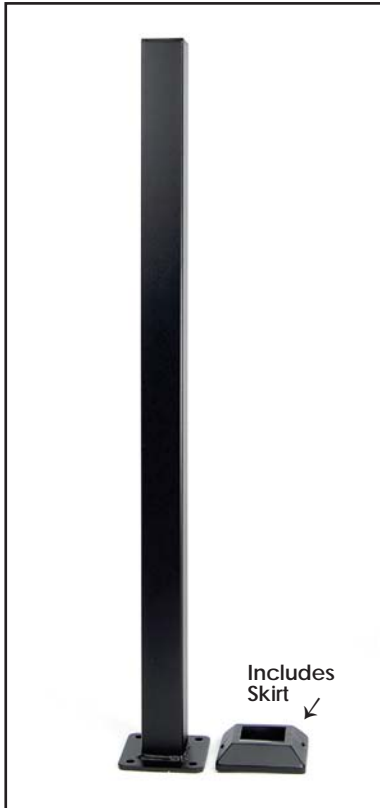

ACTUAL FREIGHT CHARGES APPLY TO ALL FORTRESS® RAIL ORDERS

Fortress® Posts, Caps & Skirts

Available in:
Black Sand

Fe²⁶ - 2" Iron Post with 2 pc. Skirt

Sold in any quantity.

2" x 39-1/2" Iron post with 4" flange and skirt used to install panels at a 36" rail height. Flange holes are 1/2" for fasteners. **Includes skirt for base.**

Item # 53302418 - Black Sand (Textured)

2" x 45-1/2" Iron post with 4" flange and skirt used to install panels at a 42" rail height. Flange holes are 1/2" for fasteners. **Includes skirt for base.**

Item # 53302478 - Black Sand (Textured)

FortressAccents™ 2" Post Cap

Sold in any quantity.

Accents flat die cast aluminum post cap for 2" post.

Item # 52500028 - Black Sand (Textured)

2" Post Skirt 2 pc. - Replacement

Sold in any quantity.

Fe²⁶ - 4-3/8" Post skirt included w/ post. **Also Sold separately.** Measures 4-3/8" x 1-3/8" with 2-1/8" opening.

Item # 53504108 - Black Sand (Textured)