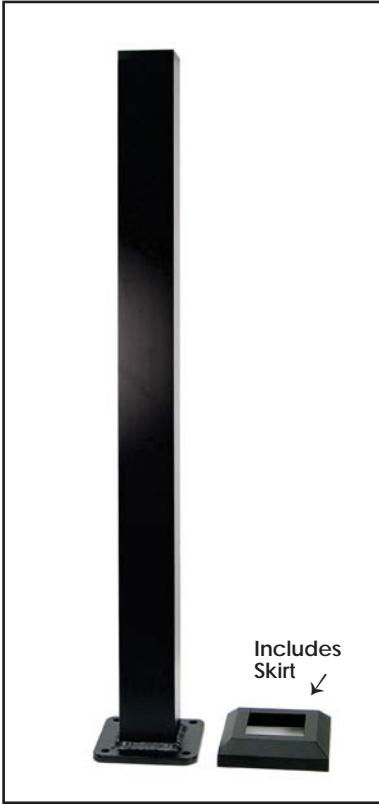

ACTUAL FREIGHT CHARGES APPLY TO ALL FORTRESS® RAIL ORDERS

Fortress® AI¹³ Home Posts

Available in:

Black Sand

Matte White

3" Post with 2 pc. Skirt

Sold in any quantity.

3" Aluminum posts with 5-1/2" flange and skirt. Flange holes are 1/2" for fasteners. **Includes skirt for base.**

3" x 39.5" Post

Item # **59339038** - Black Sand (Textured)
Item # **59339031** - Matte White (Textured)

3" x 45.5" Post

Item # **59345038** - Black Sand (Textured)
Item # **59345031** - Matte White (Textured)

FortressAccents™ 3" Post Cap

Sold in any quantity.

Accents flat die cast aluminum post cap for 3" post.

Item # **52500038** - Black Sand (Textured)
Item # **52500032** - Matte White (Textured)

3" Post Skirt 2 pc. - Replacement

Sold in any quantity.

Post base cover included. Also sold separately. Measures 5-3/4" x 1-1/2" with 3-1/8" opening.

Item # **51500038** - Black Sand (Textured)
Item # **59505751** - Matte White (Textured)