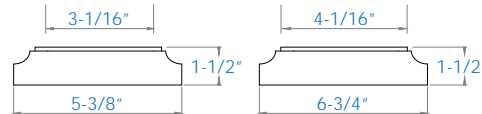

6" & 8" Prestige Post Skirts

Sold in any quantity.

2 piece post skirt designed to fit the Prestige 6" and 8" column wraps. Skirts can be used with any 6" or 8" post. Fasteners included.

6" post skirt measures 7-3/8" W x 1-3/4" H with 6-1/16" opening.

8" post skirt measures 9-3/8" W x 1-3/4" H with 8-1/16" opening.

6" Post Skirt (2 piece)

Item # PR6SKIRTABT2PC - Absolute Black
Item # PR6SKIRTCBT2PC - Cocoa Bronze
Item # PR6SKIRTDWT2PC - Dream White

8" Post Skirt (2 piece)

Item # PR8SKIRTABT2PC - Absolute Black
Item # PR8SKIRTCBT2PC - Cocoa Bronze
Item # PR8SKIRTDWT2PC - Dream White