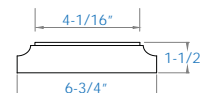

Available in:

- Absolute Black
- Cocoa Bronze
- Dream White
- Maple Cream

Aluminum Top Rail

Sold in any quantity.

Architectural style, textured powder coated aluminum top rail.

6' Top Rail (70")

- Item # PRPTR70ABT - Absolute Black
- Item # PRPTR70CBT - Cocoa Bronze
- Item # PRPTR70DWT - Dream White
- Item # PRPTR70MCT - Maple Cream

8' Top Rail (96-3/4")

- Item # PRPTR96ABT - Absolute Black
- Item # PRPTR96CBT - Cocoa Bronze
- Item # PRPTR96DWT - Dream White
- Item # PRPTR96MCT - Maple Cream