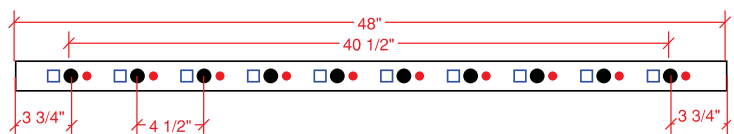

Universal Baluster Spacing Template - 48"

Sold in any quantity.

Spaces balusters at 4-1/2" on center to meet railing code. Allows for even spacing of DekPro™ round, square and architectural baluster connectors. Round and square connectors fit into template, for architectural connectors use small hole to locate. Shift template progressively down the lineal for longer length railings.

Item # DPBALUSTERTEMP - 48" Length PVC Template