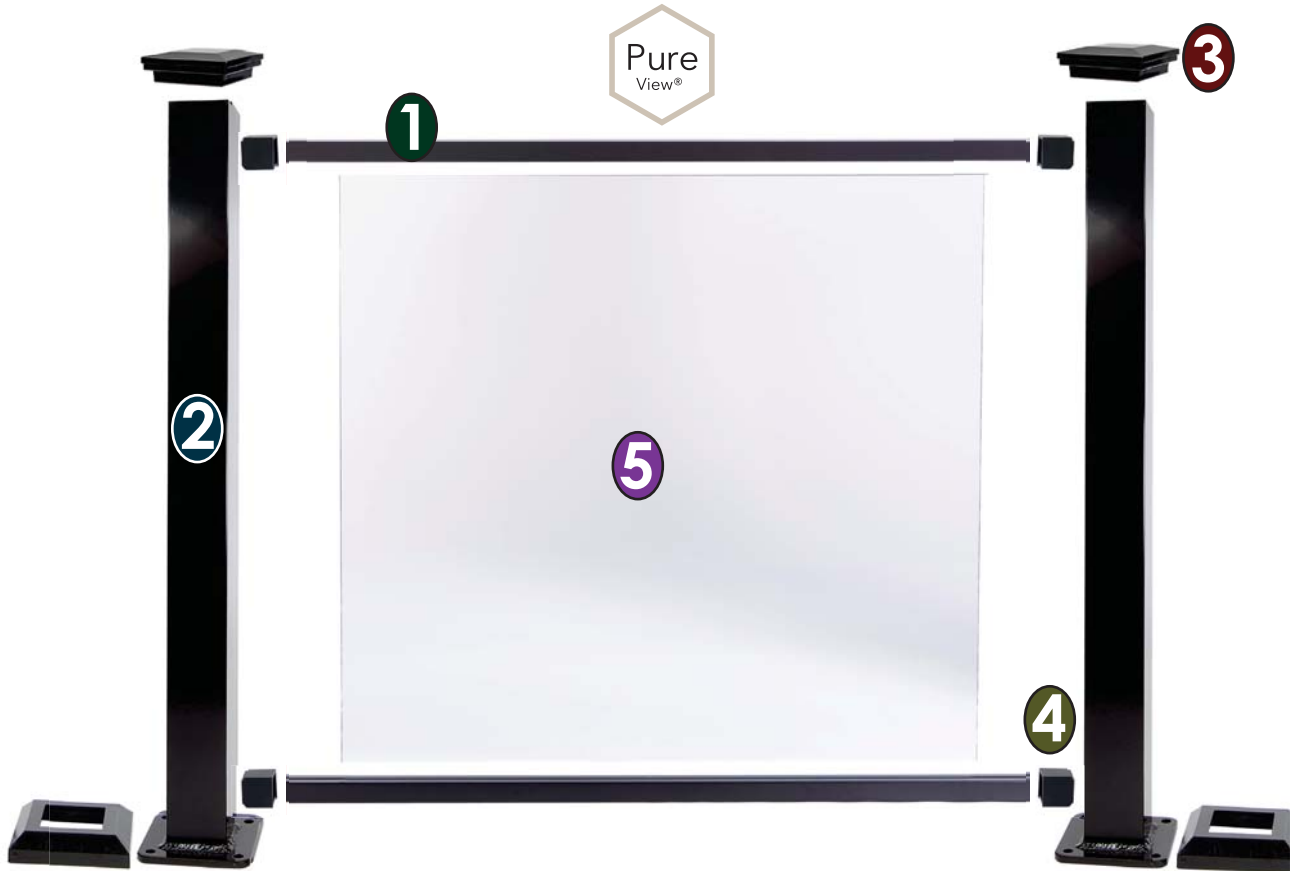

Fortress® Glass Panel Rail Overview

Use the steps below for the following pages to complete your rail

STEP 1 Choose 6' lineal kit (Pair)

STEP 2 Choose post (Includes Skirt)

STEP 3 Select a Post Cap

STEP 4 Choose Brackets (4 Pack)

STEP 5a Choose Glass Panel Size
10 Standard Sizes Available

OR
STEP 5b Order Custom Glass
If standard glass sizes do not fit your layout

IMPORTANT:

Please note: Caution must be exercised since off the shelf glass panel systems have size limitations and are not flexible to field adjustments such as ADI's other rail systems.

Additionally and most importantly is that the contractor / installer understands the parameters of the Pure View® Glass Rail system. Ultimately it is the contractor that will have to provide the list of railing materials required for the project since field measurements are required as well as an understanding of post placement / spacing to correlate to the glass panel sizes.