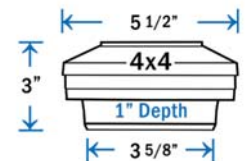

DekPro™ EFFEX Avalanche Post Cap - Maple Cream (Textured)

Sold in any quantity.

Aluminum pyramid post cap features powerful LED down lights on all 4 sides to illuminate the area around the post. LED post caps feature 2 quick connect leads for easy wiring. Draws **3.5 watts**. Light color - 3000 - 3500K.

- Item # **DPPC3PDLMCT** - 3-1/16"
- Item # **DPPC358PDLMCT** - 3-5/8" (*)
- Item # **DPPC4PDLMCT** - 4-1/16"

(*) Requires installation of base adapter - included