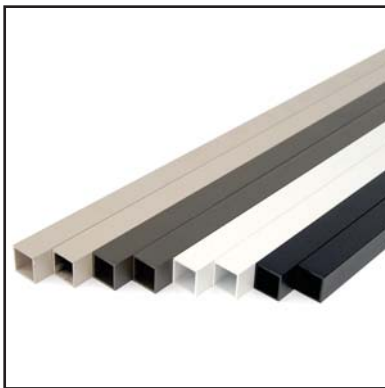

1. Available in:
2. Absolute Black
   - Cocoa Bronze
   - Dream White
   - Maple Cream

Square Replacement Balusters for Stair Rail

Sold in any quantity.

34" x 3/4" Square baluster designed for a 36" stair rail height.

- Item # PR34SABT - Absolute Black
- Item # PR34SCBT - Cocoa Bronze
- Item # PR34SDWT - Dream White
- Item # PR34SMCT - Maple Cream

38" x 3/4" Square baluster designed for a 42" stair rail height.

- Item # PR38SABT - Absolute Black
- Item # PR38SCBT - Cocoa Bronze
- Item # PR38SDWT - Dream White
- Item # PR38SMCT - Maple Cream