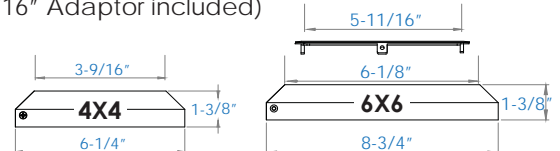

FortressAccents™ Post Skirt - Antique Bronze (Textured)

Sold in any quantity.

Two piece aluminum post base skirt to match FortressAccents post caps.
Comes pre-assembled, screws included.

- Item #: 52535016 - 3-9/16" Skirt
- Item #: 52504016 - 4-1/16" Skirt
- Item #: 52505016 - 5-1/8" Skirt (4-9/16" Adaptor included)
- Item #: 52506016 - 6-1/8" Skirt (5-11/16" Adaptor included)