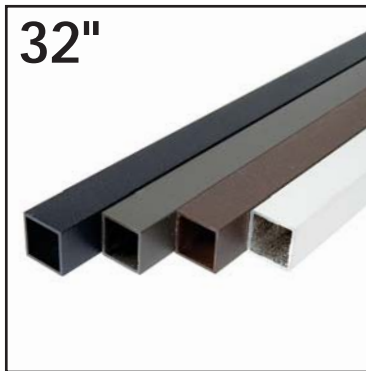

1. Available in:
2. ☐ Text. Black
   - ☐ Text. Bronze
   - ☐ Text. Brown
   - ☐ Text. White

32" Textured Square 10 Pk Aluminum Balusters

Sold in packs of 10. 10/case

32" x 3/4" Textured square baluster designed for a 42" rail height. Each baluster is individually poly bagged for added protection.

- Item # DP260T - Textured Black
- Item # DP262T - Textured Bronze
- Item # DP263T - Textured Brown
- Item # DP261T - Textured White

Please use 2.67 balusters per lineal foot for estimating purposes