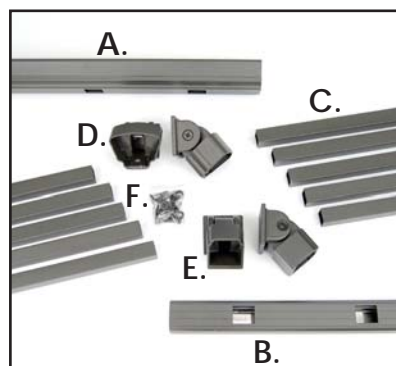

#### Available Textured Finishes:

Absolute Black (ABT)

Dream White (DWT)

Cocoa Bronze (CBT)

Maple Cream (MCT)

*Colors shown are an approximate representation.  
Please see actual product sample when selecting color.*