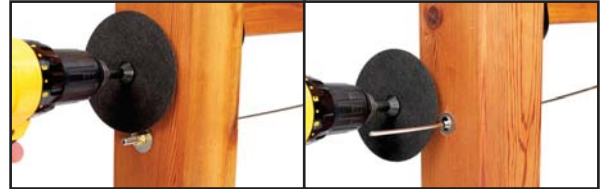

## Cable Cut Off Kit

Sold in any quantity.

Used to cut cable flush to the end of Pull-Lock™ fittings and excess threads from stud type tensioners. Includes mandrel and 2 cut off wheels.

Item #: RFXCUTOFFKIT/R