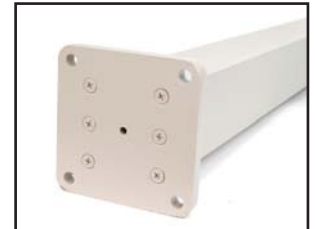

3" x 54"

- Item # **PRCOMM3054POSTABT** - Absolute Black
- Item # **PRCOMM3054POSTCBT** - Cocoa Bronze
- Item # **PRCOMM3054POSTDWT** - Dream White
- Item # **PRCOMM3054POSTMCT** - Maple Cream

Available in:

- White

Quick Jig Rail Guide - For Level Railing

Sold in any quantity.

Quick Jig rail guide allows the installer to easily locate and fasten rail brackets to the post for level railing without having to measure or center brackets manually. Quick jig can also be used to plumb posts using the attached 2 way level.

Item # **PRJIG3C** - Quick Jig for 3" Post