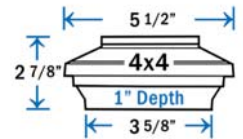

Aries Solar Post Cap - Black

Sold in any quantity.

Aluminum flat top solar light with four LED down lights. Features a long lasting lithium ion rechargeable battery pack (included). **Solar panels and batteries are not covered under warranty.** Light color - 5000 - 5500K.

- Item #: **SPW-5038.18** - 3-5/8"
- Item #: **SPA-6048.18** - 4-1/16"
- Item #: **SPC-6048.18** - 4-3/8"
- Item #: **SPT-6048.18** - 4-5/8"
- Item #: **SPF-6048.18** - 5-1/8"
- Item #: **SPW-8048.18** - 5-9/16"