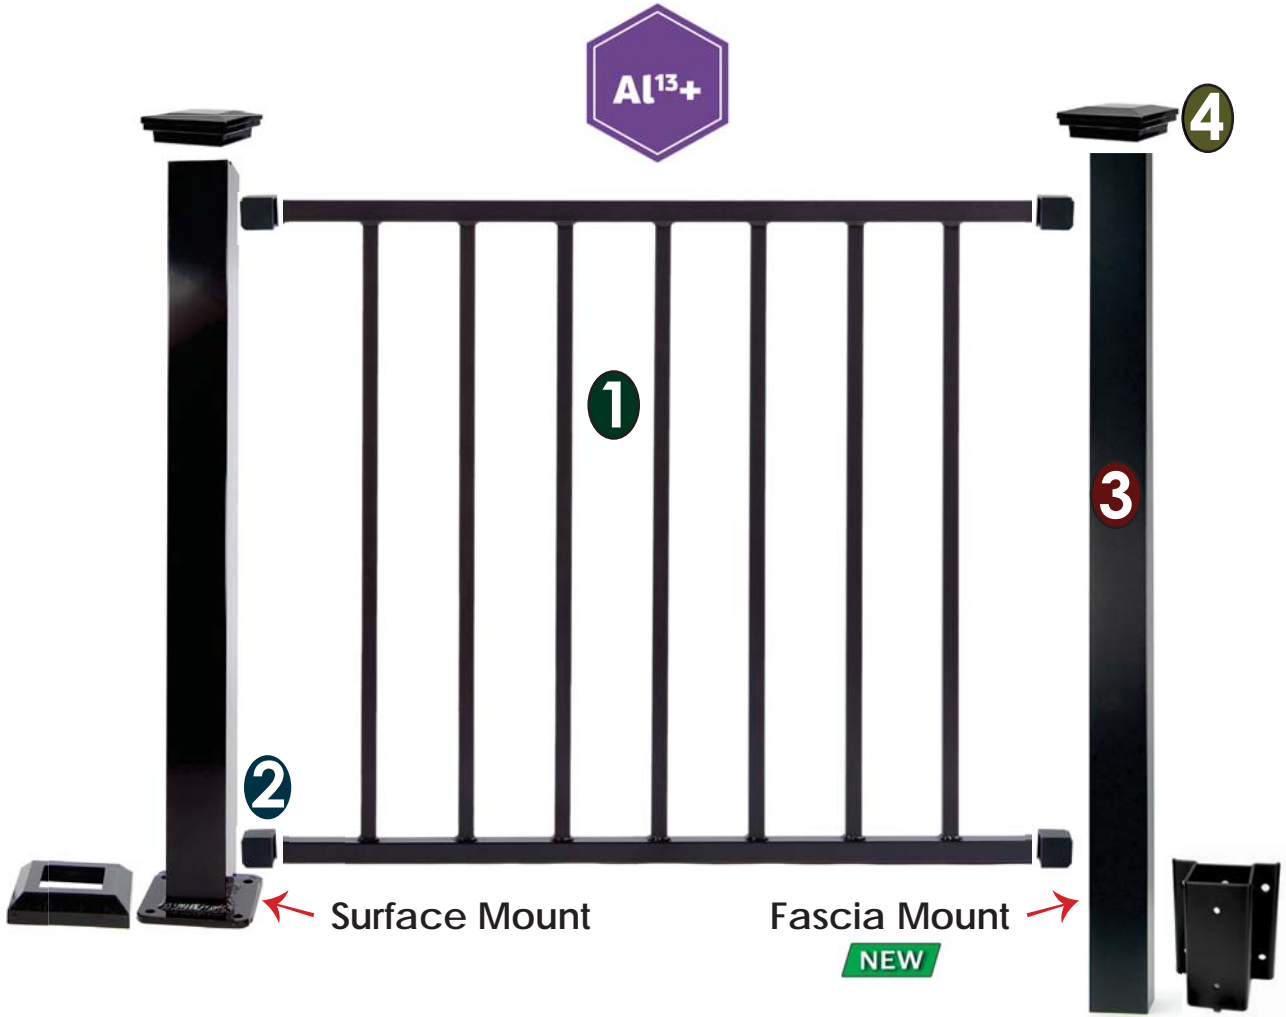

Fortress® AL13+ Railing Overview

Use the steps below for the following pages to complete your rail

STEP 1 Choose Panel
Glass Options Available
See Pages 212 - 219

STEP 3 Choose post
Surface or Fascia Mount

STEP 2 Choose Brackets (4 Pack)

STEP 4 Select a Post Cap

Fortress® Aluminum Railing System

Fortress AL13+ railing system features fully pre-welded aluminum rails, distinctly different from aluminum kits. Panels install easily with a simple bracket system. Aluminum construction and a premium powder coating create a virtually maintenance free system designed for use in a variety of environments. Rail panels can be used as a complete system or they can be installed between existing posts.