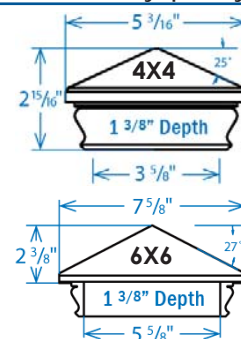

Sold in any quantity.

Metal pyramid top with wood skirt.

- Item #: **WW1253** - Cedar - 3-5/8"
- Item #: **WW1277** - Cedar - 5-5/8"

**DIMENSIONS ARE ACTUAL OPENING SIZE**

**Woodway™ Pyramid Post Cap - Copper**