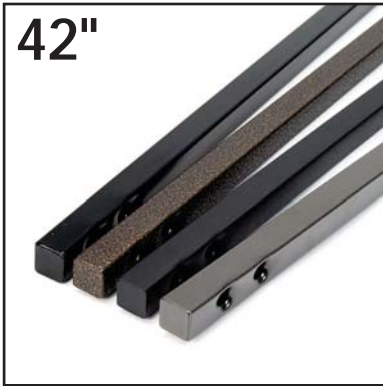

**31" Vintage Iron Square Baluster
Face Mount**

Sold in packs of 10. 4/case

31" x 5/8" Vintage series square baluster for face mount installation to achieve a total railing height of 36". Screws included.

- Item # 54131018 - Black Sand (Textured)
- Item # 660106 - Antique Bronze
- Item # 660100 - Gloss Black
- Item # 660102 - Oil Rubbed Bronze

Please use 2.67 balusters per lineal foot for estimating purposes

42"

Available in:

- Black Sand
- Ant. Bronze
- Gloss Black
- Oil Rub. Bronze

Styles

**42" Vintage Iron Square Baluster
Face Mount**

Sold in packs of 10. 4/case

42" x 5/8" Vintage series square baluster for face mount installation to achieve a total railing height of 36" when attached to fascia. Screws included.

- Item # 54142018 - Black Sand (Textured)
- Item # 660206 - Antique Bronze
- Item # 660200 - Gloss Black
- Item # 660202 - Oil Rubbed Bronze

Please use 2.67 balusters per lineal foot for estimating purposes