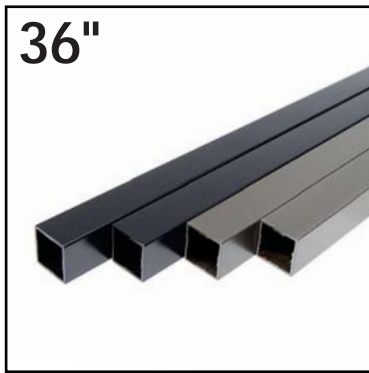

Available in:
Black
Bronze

36" Square 10 Pk Aluminum Balusters

Sold in packs of 10. 10/case

36" x 3/4" Smooth satin square baluster. Each baluster is individually poly bagged for added protection.

Item # DP308 - Black
Item # DP310 - Bronze

Please use 2.67 balusters per lineal foot for estimating purposes