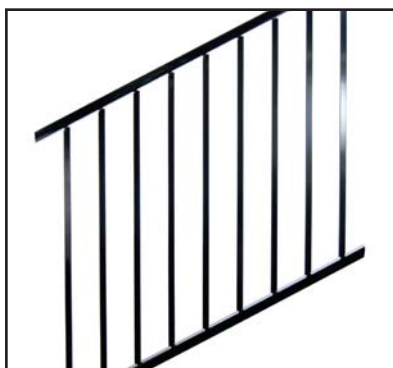

Fortress® Al¹³⁺ Adjustable Aluminum Stair Panels

Available in:

- ☐ White
- ☒ Black Sand
- ☐ Gloss Black

6' - Al¹³⁺ Aluminum Adjustable Stair Panel

Sold in any quantity

Fortress Al¹³⁺ aluminum panel for stairs and ramps, achieves a total railing height of 42". Panel adjustable from 5° - 45°.

Brackets sold separately, see next page.

42" Rail Height (40" x 69" Panel)

- Item # **51240721** - White
- Item # **51240728** - Black Sand (Txt)
- Item # **51240720** - Gloss Black