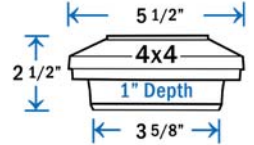

(*) Requires installation of base adapter - included
THIS CAP IS ALSO AVAILABLE WITH A LIGHT OPTION, PLEASE SEE THE LOW VOLTAGE LIGHTING SECTION FOR MORE INFORMATION