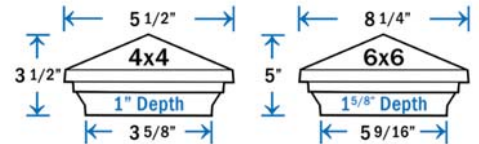

THIS CAP IS ALSO AVAILABLE WITH A LIGHT OPTION, PLEASE SEE THE LOW VOLTAGE LIGHTING SECTION FOR MORE INFORMATION