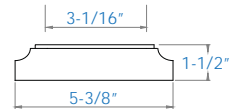

ACTUAL FREIGHT CHARGES APPLY TO ALL DEKPRO™ PRESTIGE RAIL ORDERS

1. Available in:
2. Absolute Black
   - Cocoa Bronze
   - Dream White
   - Maple Cream

Post Cap - Replacement

Sold in any quantity.

Pyramid style powder coated post caps for 3" and 4" posts.

3" Post Cap

- Item # PR3PCAPABT - Absolute Black
- Item # PR3PCAPCBT - Cocoa Bronze
- Item # PR3PCAPDWT - Dream White
- Item # PR3PCAPMCT - Maple Cream

4" Post Cap

- Item # PR4PCAPABT - Absolute Black
- Item # PR4PCAPCBT - Cocoa Bronze
- Item # PR4PCAPDWT - Dream White
- Item # PR4PCAPMCT - Maple Cream

1. Available in:
2. Absolute Black
   - Cocoa Bronze
   - Dream White
   - Maple Cream

Post Skirt - Replacement

Sold in any quantity.

2 piece skirts for both 3" and 4" posts.

3" Post Skirt (2 piece)

- Item # PR3SKIRTABT - Absolute Black
- Item # PR3SKIRTCBT - Cocoa Bronze
- Item # PR3SKIRTDWT - Dream White
- Item # PR3SKIRTMCT - Maple Cream

4" Post Skirt (2 piece)

- Item # PR4SKIRTABT2PC - Absolute Black
- Item # PR4SKIRTCBT2PC - Cocoa Bronze
- Item # PR4SKIRTDWT2PC - Dream White
- Item # PR4SKIRTMCT2PC - Maple Cream