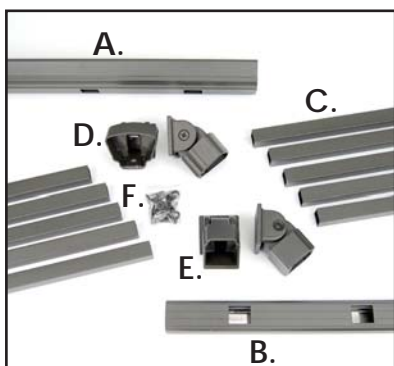

Available Textured Finishes:

*Colors shown are an approximate representation.
Please see actual product sample when selecting color.*