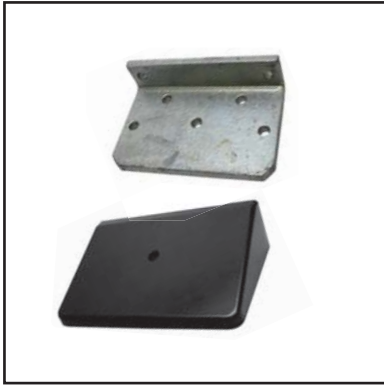

ACTUAL FREIGHT CHARGES APPLY TO ALL SOLUTIONS^{TM} RAIL ORDERS

A310 2" Post Supports and Accessories

Available in:
Textured
Black

Corner Fascia Mount Bracket / Cover

Sold in any quantity.

Galvanized steel bracket is required to provide strength at an outside corner fascia mount location. Optional cover sold separately.

Corner Fascia Bracket

Item # 300710 - Steel

Corner Fascia Bracket Cover

Item # 310620 - Textured Black