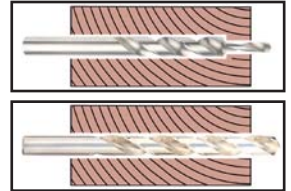

Cable Tension Gauge

Sold in any quantity.

Used to determine proper tension of cables.

Item # RFXPTCR - Tension Gauge