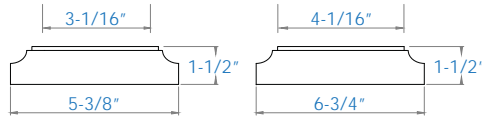

Prestige Post Skirt - Dream White (Textured)

Sold in any quantity.

2 piece post skirt designed to fit the Prestige 3" post or 4" post sleeve. Skirt will fit any 3" or 4" post. Snaps together for finished look with no exposed fasteners.

Item #: PR3SKIRTDWT - 3-1/16" Skirt
Item #: PR4SKIRTDWT2PC - 4-1/16" Skirt