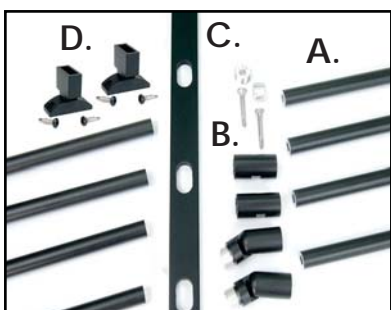

Stair Kit Includes:

- A. 8 - 5/8" Diameter Horizontal Balusters
- B. 16 - Stair Horizontal Baluster Connectors w/ Fasteners
- C. 1 - Mid-Rail Support
- D. 2 - Mid-Rail Support Connector Shoes w/ Fasteners