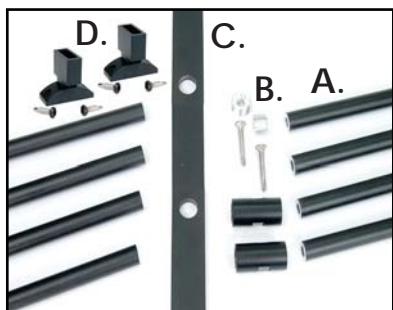

Level Kit Includes:

- A. 8 - 5/8" Diameter Horizontal Balusters
- B. 16 - Level Horizontal Baluster Connectors w/ Fasteners
- C. 1 - Mid-Rail Support
- D. 2 - Mid-Rail Support Connector Shoes w/ Fasteners