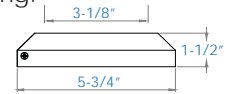

**3" Post Skirt 2 pc. - Replacement**

Sold in any quantity.

AI<sup>13</sup> - 5-3/4" Post base cover included. Also sold separately. Measures 5-3/4" x 1-1/2" with 3-1/8" opening.

- Item # 51500031 - White
- Item # 51500038 - Black Sand (Textured)