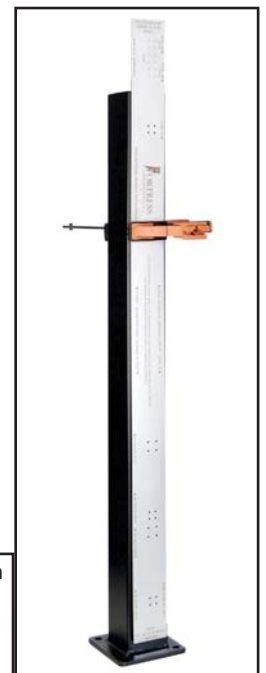

Fe²⁶ - Post Bracket Installation Jig

Sold in any quantity.

2-1/2" x 43-1/2" Installation template for mounting UB brackets to 2" & 3" posts. Works for 36" and 42" rail heights. Includes center hole punch to mark posts.

Item # 53546239 - Installation Jig

Includes Center Punch