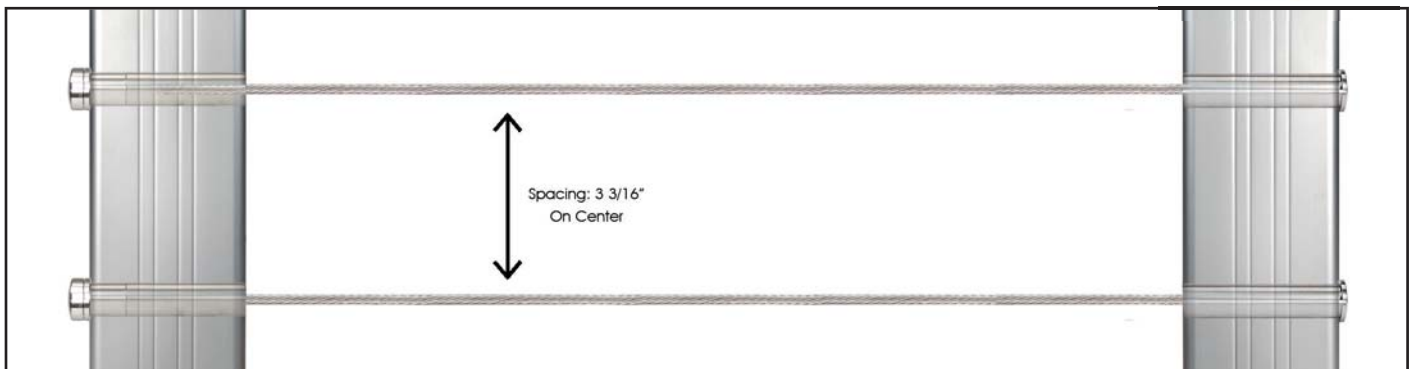

RailFX® - Aluminum Rail System for Cable Railing

Cable Railing Kits for Aluminum Rail

Outside of Post to Outside of Post Rail Kit - Aluminum Rail System for 2-3/8" Posts

Sold in kits.

Cable railing kit, made in USA from 1/8" high quality 316 grade stainless steel. Includes 1 strand of cable with one swaged end, applicable washers, Invisiware® receiver, Pull-Lock™ end fitting and end cap. Minimum 3" clearance between end post and structure is required.

Individual Cable Kits

- Item #: 22405 - 5' Cable Kit
- Item #: 22410 - 10' Cable Kit
- Item #: 22415 - 15' Cable Kit
- Item #: 22420 - 20' Cable Kit
- Item #: 22425 - 25' Cable Kit
- Item #: 22430 - 30' Cable Kit
- Item #: 22440 - 40' Cable Kit
- Item #: 22450 - 50' Cable Kit
- Item #: 22460 - 60' Cable Kit
- Item #: 22470 - 70' Cable Kit

Made in USA

10 Pack Cable Contractor Packs

- Item #: 22405-10 - 5' Cable Kits
- Item #: 22410-10 - 10' Cable Kits
- Item #: 22415-10 - 15' Cable Kits
- Item #: 22420-10 - 20' Cable Kits
- Item #: 22425-10 - 25' Cable Kits
- Item #: 22430-10 - 30' Cable Kits