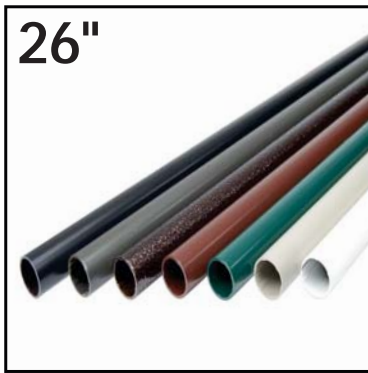

# BALUSTERS AND CONNECTORS

**DekPro™**  
Aluminum Balusters  
and Connectors

pg 8 - 25

**Fortress®**  
Iron Balusters  
and Connectors

pg 26 - 30

26"

Available in:

- Black
- Bronze
- Ham. Bronze
- Clay
- Rust
- Green
- White