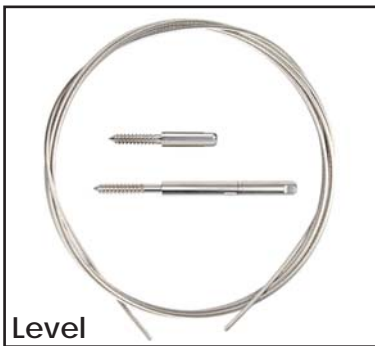

Cable Railing for DekPro^{TM} Prestige 4" Sleeves

Level

FlexFX^{TM} - Cable Fittings for Sleeves over Wood

Sold in any quantity.

Cable railing and fittings made in USA from high quality 316 grade stainless steel. Designed to work for aluminum sleeved wood posts. Pre-drill using 7/32" drill bit.

Level Cable Fittings

- Item #: RFXWLN1/8 - 1/8" Non-Tensioner
- Item #: RFXWLN1/8-10 - 1/8" Non-Tensioner (10 Pack)

- Item #: RFXWLT1/8 - 1/8" Tensioner
- Item #: RFXWLT1/8-10 - 1/8" Tensioner (10 Pack)