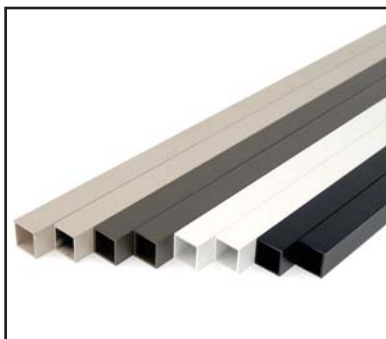

Available in:

Absolute Black

Cocoa Bronze

Dream White

Maple Cream

48" Textured Cable Brace - Undrilled

Sold in any quantity.

48" x 3/4" Square undrilled balusters to be used as intermediate cable supports to match DekPro Prestige railing colors. Connectors sold separately.

48" Baluster:

- Item # **PR48SABT** - Absolute Black
- Item # **PR48SCBT** - Cocoa Bronze
- Item # **PR48SDWT** - Dream White
- Item # **PR48SMCT** - Maple Cream

Connectors:

- Item # **DP374** - Level
- Item # **DP377** - Stair (Black)
- Item # **DP377BZ** - Stair (Bronze)
- Item # **DP377WH** - Stair (White)