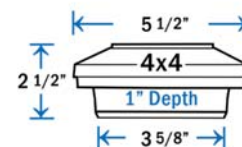

(*) Requires installation of base adapter - included

THIS CAP IS ALSO AVAILABLE WITH A LIGHT OPTION, PLEASE SEE THE LOW VOLTAGE LIGHTING SECTION FOR MORE INFORMATION