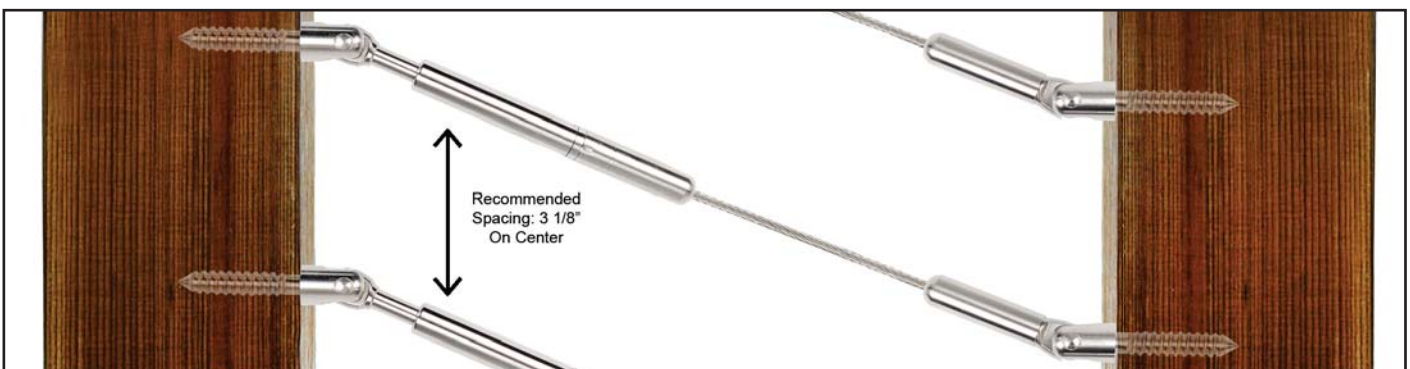

Bulk Cable

- Item #: RFXCABLE100 - 100' Spool of 1/8" Cable
- Item #: RFXCABLE500 - 500' Spool of 1/8" Cable

- Item #: RFXCABLE100-6 - 100' Spool of 3/16" Cable
- Item #: RFXCABLE500-6 - 500' Spool of 3/16" Cable