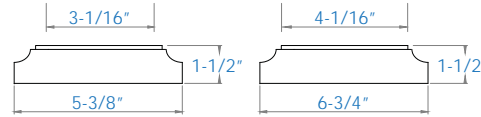

Prestige Post Skirt - Cocoa Bronze (Textured)

Sold in any quantity.

2 piece post skirt designed to fit the Prestige 3" post or 4" post sleeve. Skirt will fit any 3" or 4" post. Snaps together for finished look with no exposed fasteners.

Item #: PR3SKIRTCBT - 3-1/16" Skirt
Item #: PR4SKIRTCBT2PC - 4-1/16" Skirt