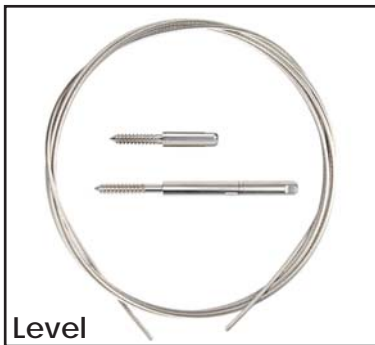

Cable Railing for DekPro™ Prestige 4" Sleeves

Level

FlexFX™ - Cable Fittings for Sleeves over Wood

Sold in any quantity.

Cable railing and fittings made in USA from high quality 316 grade stainless steel. Designed to work for aluminum sleeved wood posts. Pre-drill using 7/32" drill bit.

Level Cable Fittings

- Item #: RFXWLN1/8 - 1/8" Non-Tensioner
- Item #: RFXWLN1/8-10 - 1/8" Non-Tensioner (10 Pack)

- Item #: RFXWLT1/8 - 1/8" Tensioner
- Item #: RFXWLT1/8-10 - 1/8" Tensioner (10 Pack)