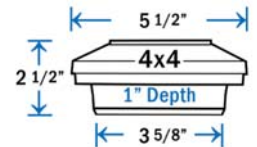

(*) Requires installation of base adapter - included