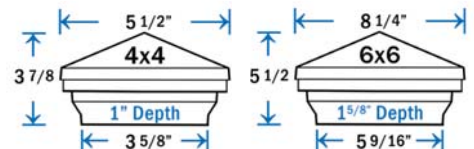

(+) 5-9/16" Post cap draws 4 watts