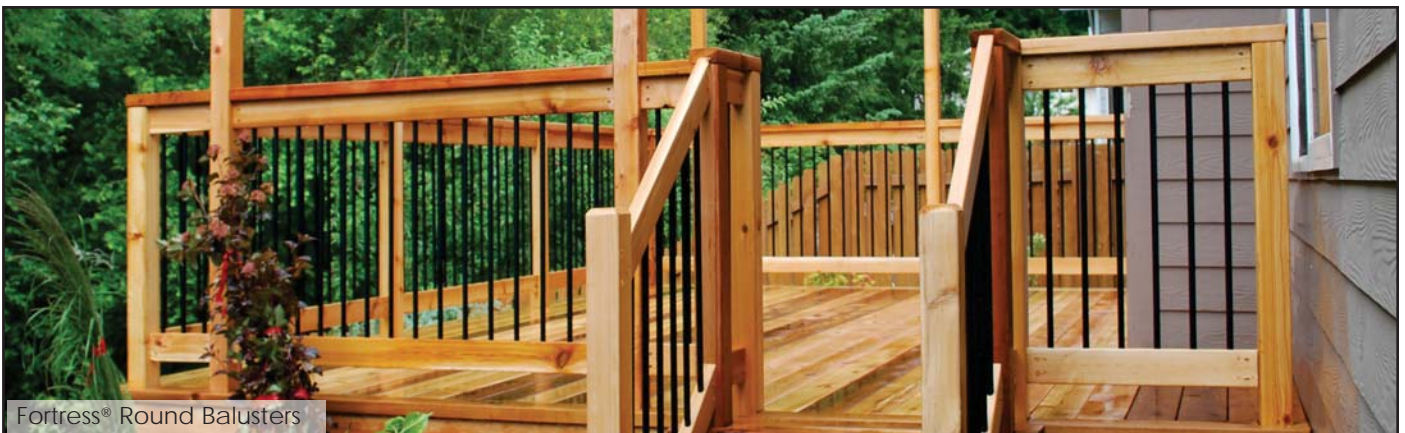

Fortress® Round Balusters