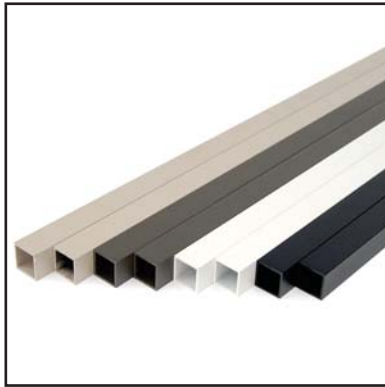

**DekPro™ Prestige Accessories and Replacement Parts**

- Available in:
- Absolute Black
  - Cocoa Bronze
  - Dream White
  - Maple Cream

**Square Replacement Balusters Level Rail**

Sold in any quantity.

32" x 3/4" Square baluster designed for a 38" level rail height.