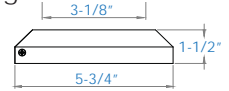

Sold in any quantity.

Post base cover included. Also sold separately. Measures 5-3/4" x 1-1/2" with 3-1/8" opening.

Item # **51500038** - Black Sand (Textured)  
Item # **59505751** - Matte White (Textured)