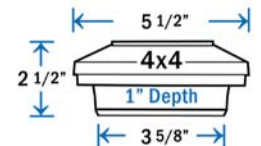

FortressAccents Down Light Cap - White

Sold in any quantity.

Accents flat die cast aluminum post cap adapts to many different post sizes. Light kit draws **2 watts**. Light color - 2600K. Includes wire nuts and 60" lead wire. **Must purchase LED down light kit along with the cap.**

- Item #: 52500031 + 52500000 - Cap with Down Light - 3-1/16"
- Item #: 52500351 + 52500000 - Cap with Down Light - 3-9/16"
- Item #: 52500041 + 52500000 - Cap with Down Light - 4-1/8"
- Item #: 52500051 + 52500000 - Cap with Down Light - 5-1/8" and *4-1/2"
  *Adapter ring included for 4-1/2"
- Item #: 52506001 + 52500000 - Cap with Down Light - 6-3/16" and *5-5/8"
  *Adapter ring included for 5-5/8"