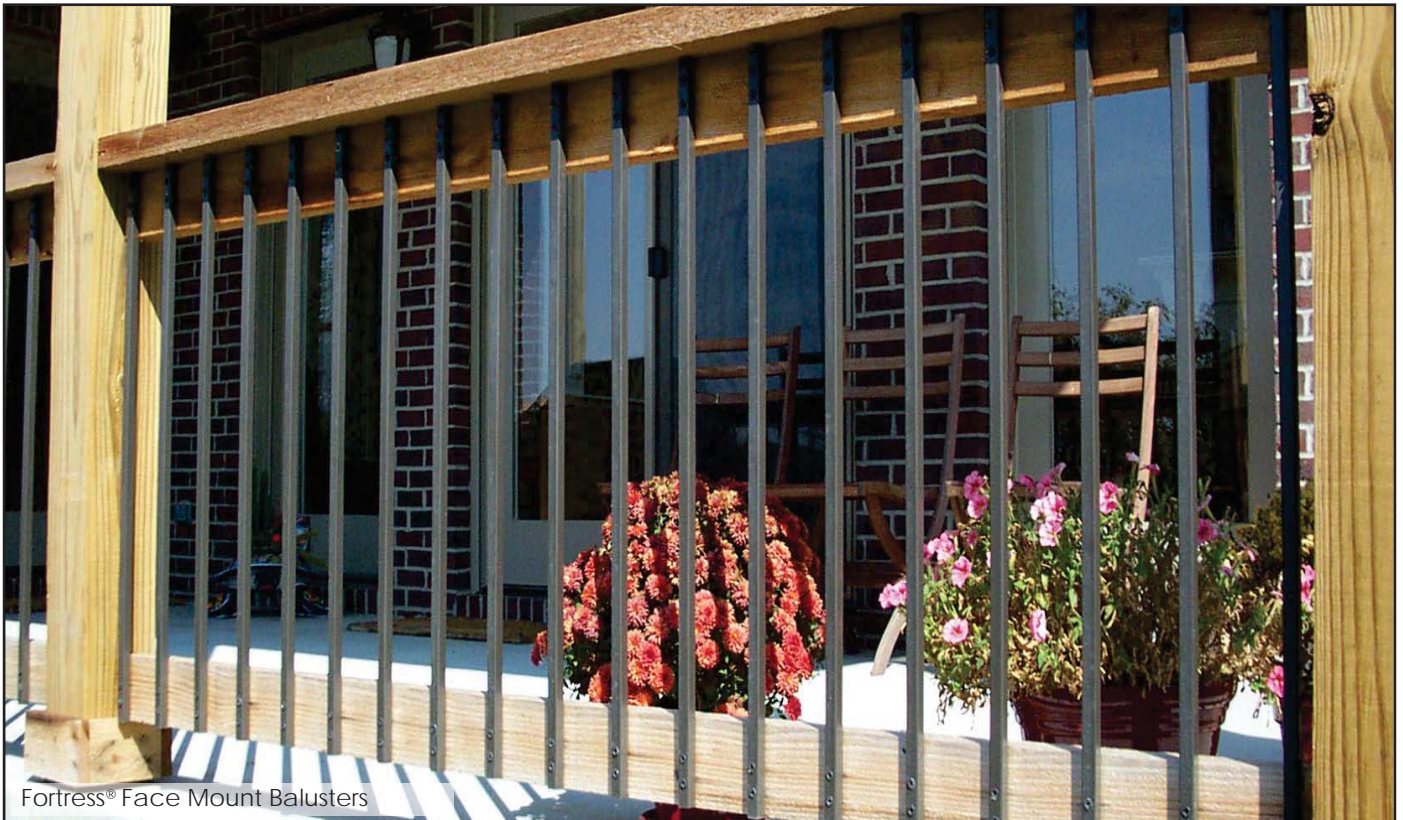

Fortress® Face Mount Balusters