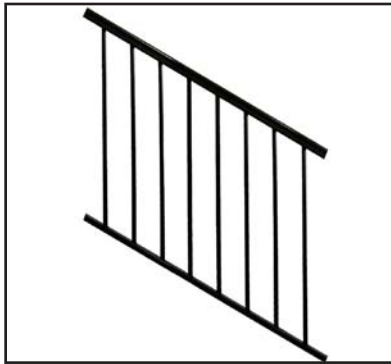

ACTUAL FREIGHT CHARGES APPLY TO ALL SOLUTIONS^{TM} RAIL ORDERS

A310 Fixed Pitch Stair Rail Kits (30° - 34°)

Available in:
Textured
Black

Fixed Pitch 30° - 34° Stair Rail kits

Sold in Kits.

Aluminum stair railing comes standard with baluster connectors installed to ensure proper and even spacing. Kits require no time consuming angle cuts, simply cut upper and lower rails to length, position balusters and install. **Top rail brackets not included in rail kit.**

8' Stair Rail kit w/ Square Balusters

36" Residential

Item # 310913 - Textured Black

Stair Kit Includes:

- A. 1 - 2" x 2-3/4" Sculpted Top Rail
  w/ Baluster Connectors Installed
- B. 1 - 1" x 1-7/16" Bottom Rail
  w/ Baluster Connectors Installed
- C. Square 3/4" Balusters:
  18 per 8' kit
- D. 2 - Bottom Rail Brackets - Stair

Top Rail Brackets

Sold Separately, See Page 83