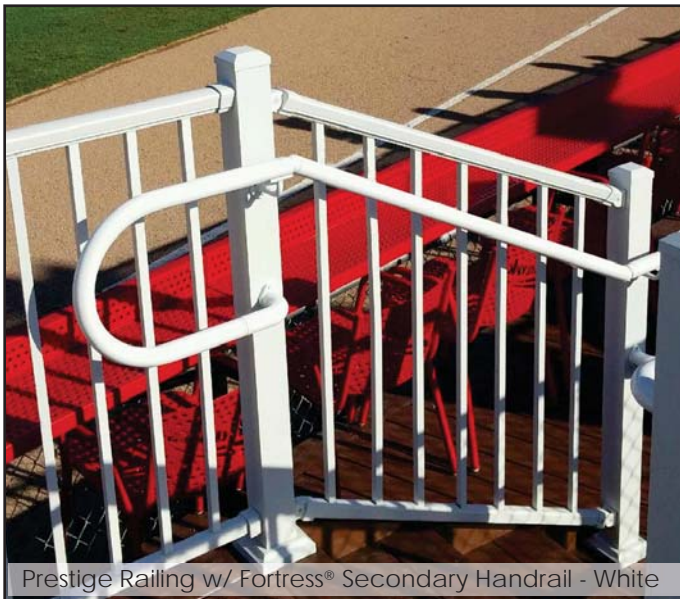

Fortress® Iron Railing w Cap Rail - Black Sand

Paint Pen

- Item # 660368 - Black Sand
- Item # 660366 - Antique Bronze
- Item # 660361 - White

Prestige Railing w/ Fortress® Secondary Handrail - White