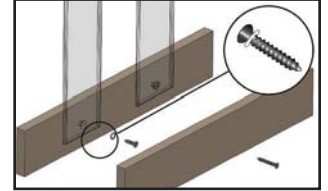

Available in:
Black

2x4 Nylon Railing Bracket - Level & Stair

Sold in packs of 2.

2x4 Nylon mounting bracket for attaching 2x4 railings to post. Used for both Level and Stair applications. Screws included.

Item # 5450020