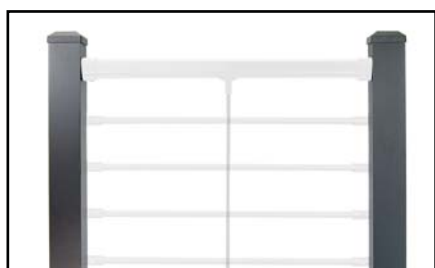

3 Part Selection Process

Posts