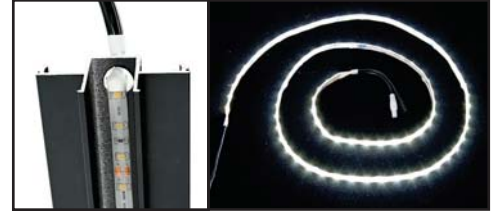

60" Diffuser Lens

Sold in any quantity.

Diffuser lens snaps onto rail to produce a soft, even light that illuminates cables and deck surface.

Item #: FXFILENS60 - 60" Diffuser Lens

Made in USA