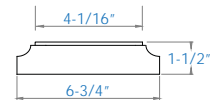

Available in:

- Absolute Black
- Cocoa Bronze
- Dream White
- Maple Cream

Aluminum Top Rail

Sold in any quantity.

Architectural style, textured powder coated aluminum top rail.

6' Top Rail (70")

- Item # PRPTR70ABT - Absolute Black
- Item # PRPTR70CBT - Cocoa Bronze
- Item # PRPTR70DWT - Dream White
- Item # PRPTR70MCT - Maple Cream

8' Top Rail (96-3/4")

- Item # PRPTR96ABT - Absolute Black
- Item # PRPTR96CBT - Cocoa Bronze
- Item # PRPTR96DWT - Dream White
- Item # PRPTR96MCT - Maple Cream