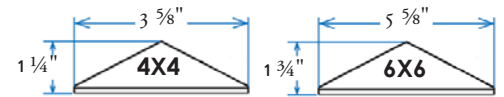

Item #: WW1845 - Copper - 3-9/16"  
Item #: CT558XL - Copper - 5-1/2"

Sold in any quantity.

**Woodway™ Wood Pyramid Top**

Wood pyramid top with wood skirt.

Item #: WW1383 - Cedar - 3-5/8"  
Item #: WW1170 - Cedar - 4-1/8"  
Item #: WW1641 - Cedar - 5-5/8"  
Item #: WW1179 - Cedar - 6-1/8"