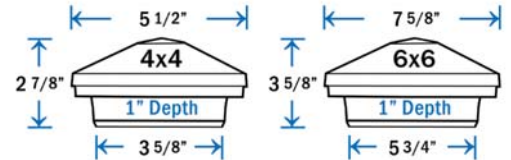

(*) Requires installation of base adapter - included
FOR LIGHTING OPTIONS, PLEASE SEE THE LOW VOLTAGE LIGHTING SECTION FOR MORE INFORMATION