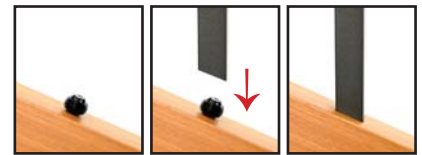

Available in:

Black

Bronze

White

Architectural Square Baluster Connector

Sold in poly bag of 20. 20/case

Level connector for 3/4" square balusters. Features a decorative architectural design. Also has anti-rotation spike on bottom of connector. Measures 1-3/8" square, 1/2" height. Includes 1-1/2" stainless steel screws.

Item # DP152 - Black
Item # DP156 - Bronze
Item # DP154 - White

See below for baluster connector layout template

Available in:

Black

Bronze

White

Architectural Stair Square Baluster Connector

Sold in poly bag of 20. 10/case

One piece stair connector for 3/4" square balusters being used on stairs with 33-37 degree angle. Features a decorative architectural design. Measures 1-5/8" L x 1-3/8" W. Includes 1-1/2" stainless steel screws.

Item # DP158 - Black
Item # DP162 - Bronze
Item # DP160 - White

Available in:

Black

U-Ball Connector

Sold in packs of 50.

Universal connector for 3/4" square or round balusters. Features a round hidden connector that allows for a secure connection at varying angles. Excellent for odd angle applications. Requires baluster to be cut if at an angle on both ends. Includes 1-1/2" stainless steel screws.

Item #: UBALL

Universal Baluster Spacing Template - 48"

Sold in any quantity.

Spaces balusters at 4-1/2" on center to meet railing code. Allows for even spacing of DekPro™ round, square and architectural baluster connectors. Round and square connectors fit into template, for architectural connectors use small hole to locate. Shift template progressively down the lineal for longer length railings.

Item # DPBALUSTERTEMP - 48" Length PVC Template