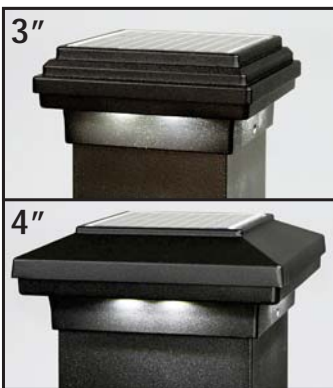

ACTUAL FREIGHT CHARGES APPLY TO ALL DEKPRO™ PRESTIGE RAIL ORDERS

DekPro™ EFFEX Posts Caps & Lighting (Textured)

Available in:

- Absolute Black
- Cocoa Bronze
- Dream White

DekPro™ EFFEX Wireless LED Post Cap

Sold in any quantity.

Solar aluminum flat top post cap features warm white LED down lights on all 4 sides to cast light in all directions around the post. Features state of the art solar collector and long lasting lithium ion rechargeable battery pack. Light color - 3000 - 3500K.

3" Cap

4" Cap

- Item # DPPCS3FABT - Absolute Black
- Item # DPPCS3FCBT - Cocoa Bronze
- Item # DPPCS3FDWT - Dream White

- Item # DPPCS4FABT - Absolute Black
- Item # DPPCS4FCBT - Cocoa Bronze
- Item # DPPCS4FDWT - Dream White