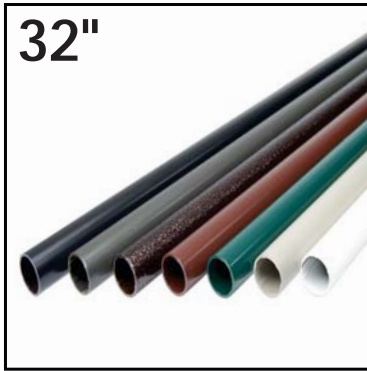

- Item # DP244 - Black
- Item # DP245 - Hammered Bronze

29" Only available in 100 packs.

Please use 2.67 balusters per lineal foot for estimating purposes

Available in:

- Black
- Bronze
- Ham. Bronze
- Clay
- Rust
- Green
- White