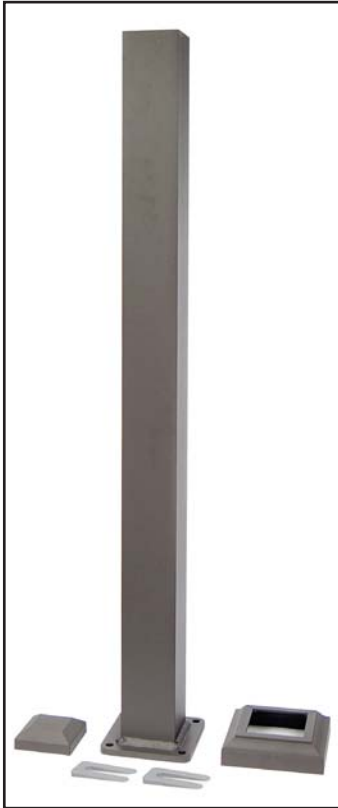

**3" and 4" Posts (Textured)**

Available in:

- Absolute Black
- Cocoa Bronze
- Dream White

**3" Aluminum Post w/ Post Cap and Skirt**

Sold in any quantity.

3" Aluminum post with 5" welded flange. Base plate is 3/8" thick with 3/8" holes spaced 4" on center for fasteners. Includes tapered shims for leveling post. **Post cap and 2 piece skirt are included.**