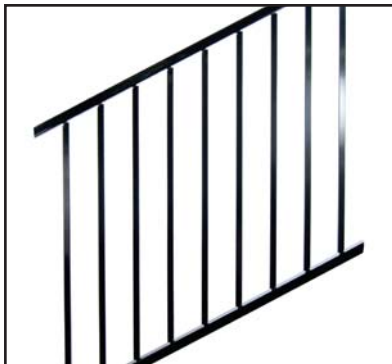

Fortress® Al¹³⁺ Adjustable Aluminum Stair Panels

Available in:

- ☐ White
- ☒ Black Sand

8' - Al¹³⁺ Adjustable Stair Aluminum Panel

Sold in any quantity

Fortress Al¹³ aluminum panel for stairs and ramps, achieves a total railing height of either 36" or 42". Panel adjustable from 5° - 45°. **Brackets sold separately, see next page.**

36" Rail Height (34" x 93" Panel)

- Item # 51234721 - White
- Item # 51234728 - Black Sand (Txt)

42" Rail Height (40" x 93" Panel)

- Item # 51240931 - White
- Item # 51240938 - Black Sand (Txt)