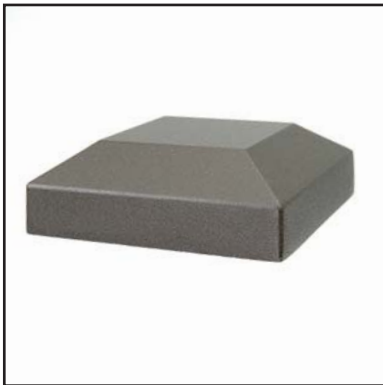

**ACTUAL FREIGHT CHARGES APPLY TO ALL DEKPRO™ PRESTIGE RAIL ORDERS**

- Available in:
- Absolute Black
  - Cocoa Bronze
  - Dream White
  - Maple Cream