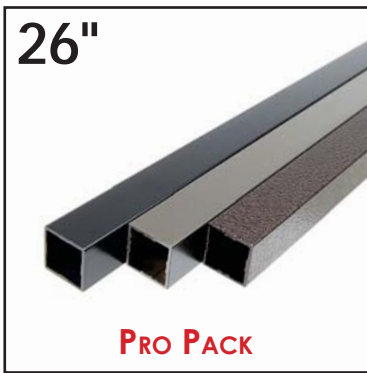

1. Available in:
2. Black
   - Bronze
   - Ham. Bronze

26" Square 100 Pack Aluminum Balusters

Sold in packs of 100.

26" x 3/4" Smooth satin square baluster designed for 36" rail height. Balusters are packaged in 100 count contractor packs (No retail box). Each baluster is individually poly bagged for added protection.

- Item # DP402 - Black
- Item # DP404 - Bronze
- Item # DP403 - Hammered Bronze

Please use 2.67 balusters per lineal foot for estimating purposes