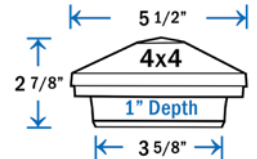

DekPro™ EFFEX Avalanche Post Cap - White

Sold in any quantity.

Aluminum pyramid post cap with smooth satin finish features powerful LED down lights on all 4 sides to illuminate the area around the post. LED post caps feature 2 quick connect leads for easy wiring. Draws **3.5 watts**. Light color - 3000 - 3500K.

- Item # DPPC4PDLGWHT - 4-1/16"