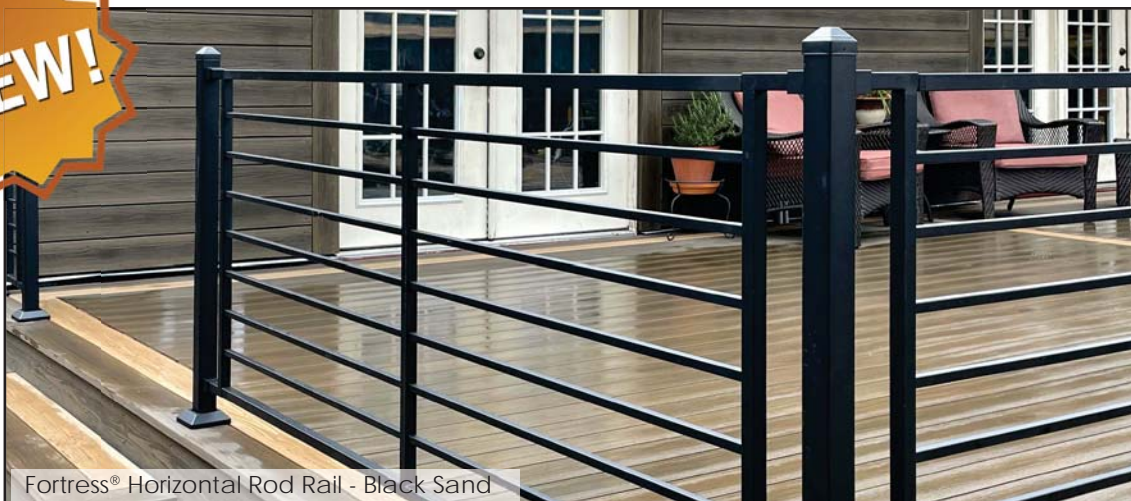

ACTUAL FREIGHT CHARGES APPLY TO ALL FORTRESS® RAIL ORDERS