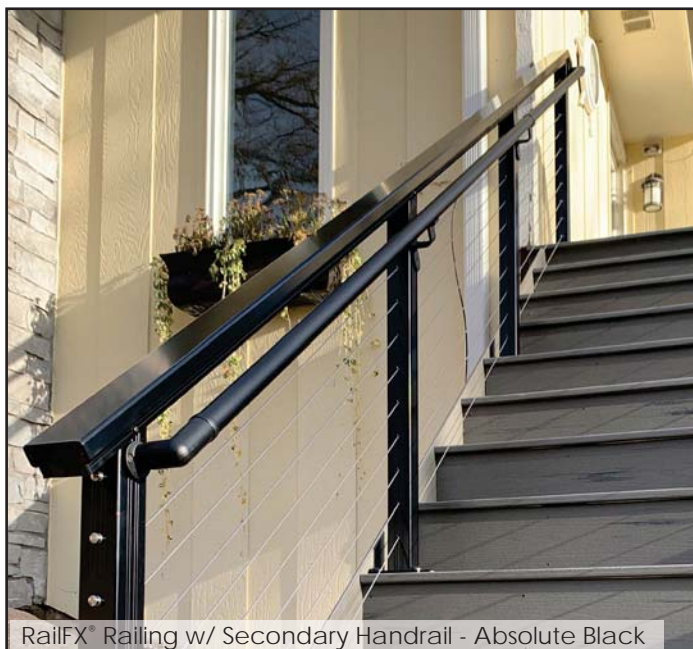

Dekpro™ Prestige Secondary Handrail - Absolute Black

Paint Pen:

- Item # PRPAINTPENABT - Black
- Item # PRPAINTPENCBT - Bronze

RailFX® Railing w/ Secondary Handrail - Absolute Black