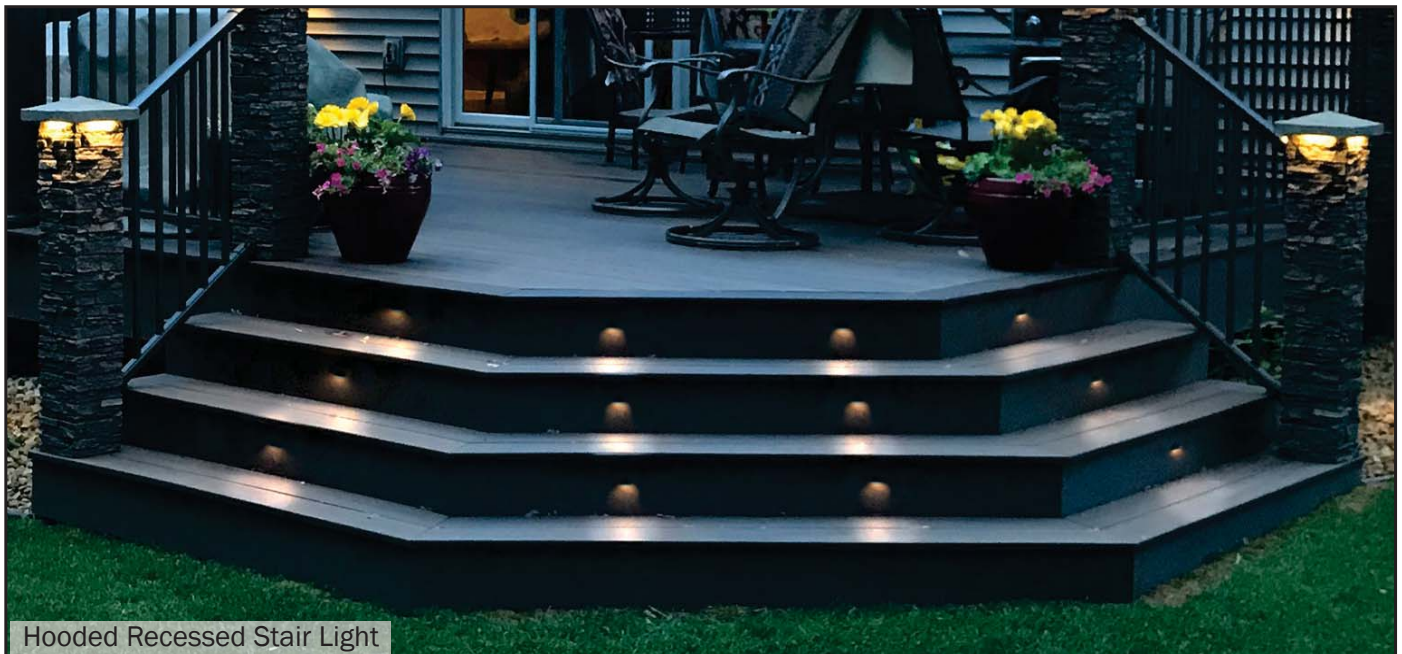

 DekPro Quick Connect System

Hooded Recessed Stair Light

Available in:  
 Absolute Black  
 Cocoa Bronze  
 Dream White