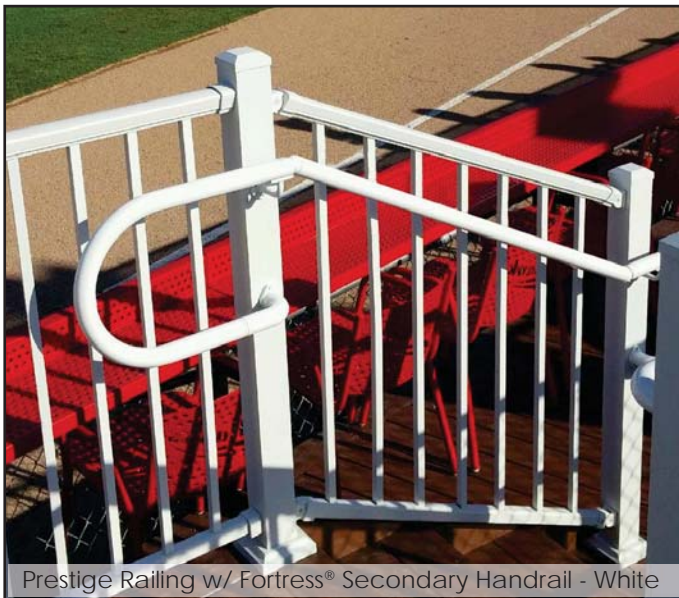

Fortress® Iron Railing w Cap Rail - Black Sand

Paint Pen

- Item # 660361 - White
- Item # 660368 - Black Sand

Prestige Railing w/ Fortress® Secondary Handrail - White