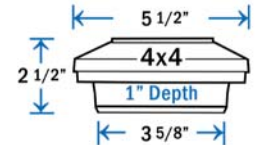

DekPro™ EFFEX Glow Post Cap - Maple Cream (Textured)

Sold in any quantity.

Aluminum flat top post cap with LED glow ring light. Features 2 quick connect leads for easy wiring. Draws **2.2 watts** total per cap. Light color - 3000 - 3500K.

- Item # **DPPC3FBLMCT** - 3-1/16"
- Item # **DPPC358FBLMCT** - 3-5/8" (*)
- Item # **DPPC4FBLMCT** - 4-1/16"

(*) Requires installation of base adapter - included