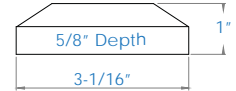

ACTUAL FREIGHT CHARGES APPLY TO ALL DEKPRO™ PRESTIGE RAIL ORDERS

1. Available in:
2. Absolute Black
   - Cocoa Bronze
   - Dream White
   - Maple Cream

Post Cap - Replacement

Sold in any quantity.

Pyramid style powder coated post caps for 3" and 4" posts.

3" Post Cap

- Item # PR3PCAPABT - Absolute Black
- Item # PR3PCAPCBT - Cocoa Bronze
- Item # PR3PCAPDWT - Dream White
- Item # PR3PCAPMCT - Maple Cream

4" Post Cap

- Item # PR4PCAPABT - Absolute Black
- Item # PR4PCAPCBT - Cocoa Bronze
- Item # PR4PCAPDWT - Dream White
- Item # PR4PCAPMCT - Maple Cream

1. Available in:
2. Absolute Black
   - Cocoa Bronze
   - Dream White
   - Maple Cream

Post Skirt - Replacement

Sold in any quantity.

2 piece skirts for both 3" and 4" posts.

3" Post Skirt (2 piece)

- Item # PR3SKIRTABT - Absolute Black
- Item # PR3SKIRTCBT - Cocoa Bronze
- Item # PR3SKIRTDWT - Dream White
- Item # PR3SKIRTMCT - Maple Cream

4" Post Skirt (2 piece)

- Item # PR4SKIRTABT2PC - Absolute Black
- Item # PR4SKIRTCBT2PC - Cocoa Bronze
- Item # PR4SKIRTDWT2PC - Dream White
- Item # PR4SKIRTMCT2PC - Maple Cream