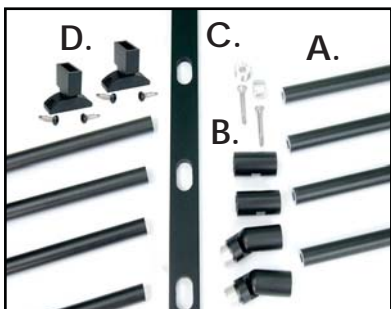

Stair Kit Includes:

- A. 8 - 5/8" Diameter Horizontal Balusters
- B. 16 - Stair Horizontal Baluster Connectors w/ Fasteners
- C. 1 - Mid-Rail Support
- D. 2 - Mid-Rail Support Connector Shoes w/ Fasteners