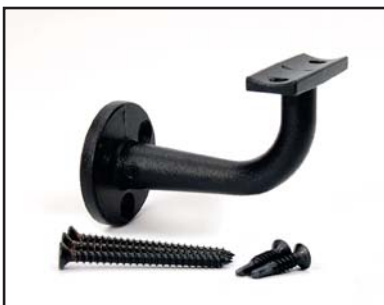

Available in:

1. ☐ White
   ☒ Black Sand

Fortress® Round Mid-Rail Bracket

2/Pack

Attaches 1-1/2" round handrail to post or wall. Includes color matched screws for wood and metal. Sold as pair.

Item # 50500911 - White
Item # 50500918 - Black Sand (Textured)