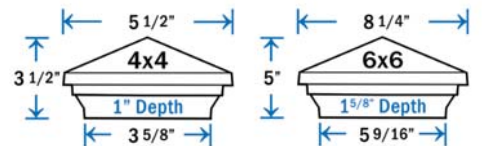

Venus Pyramid Post Cap - White

Sold in any quantity.

Aluminum pyramid post cap with LED down lights in each corner, draws **2 watts** total per cap. Light color - 3000 - 3500K.

- Item #: **DLX-6050** - 3-5/8"
- Item #: **RLX-6050** - 4-1/16"
- Item #: **TLX-6050** - 4-5/8"
- Item #: **FLX-6050** - 5-1/16"
- Item #: **DLX-8050** - 5-9/16" (+)

(+) 5-9/16" Post cap draws 4 watts

DekPro™ EFFEX Halo Post Cap - White (Textured)

Sold in any quantity.

Aluminum flat top post cap with LED glow ring light. Features 2 quick connect leads for easy wiring. Draws **2.2 watts** total per cap. Light color - 3000 - 3500K.

- Item # DPPC3PBLDWT - 3-1/16"
- Item # DPPC358PBLDWT - 3-5/8" (*)
- Item # DPPC4PBLDWT - 4-1/16"

(*) Requires installation of base adapter - included