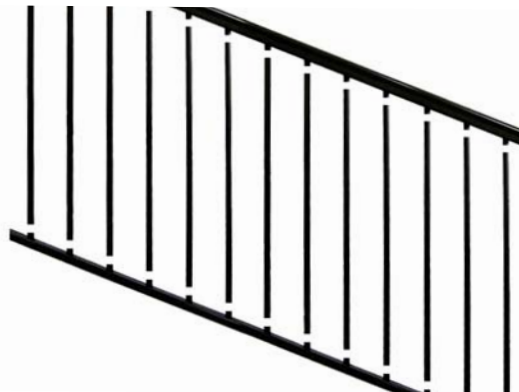

Top Rail Brackets

Sold Separately, See Page 83