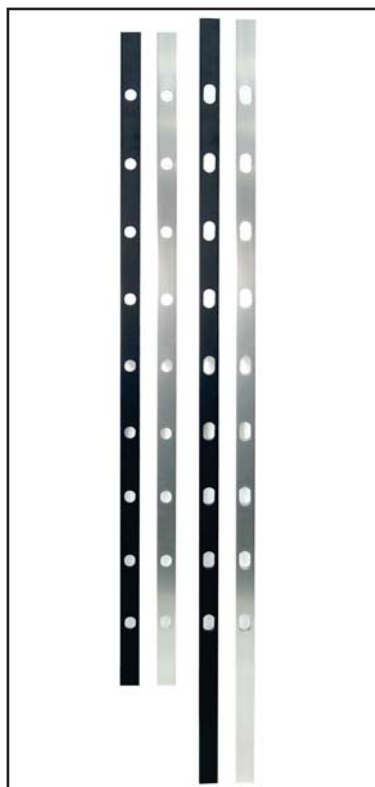

ACTUAL FREIGHT CHARGES APPLY TO ALL DEKPRO™ PRESTIGE RAIL ORDERS

Horizontal Rail Components

Available in:

Black Text

Anodized

Horizontal Rail Mid-Rail Support - REPLACEMENT

Sold in any quantity.

Horizontal rail mid-rail support is used with railing sections over 4' wide as a center support to keep balusters from flexing over 4". Each support comes with 10 set screws and 2 attachment shoes with fasteners. Supports need to be cut to length on site.

Level Support

Item # 203008 - Black Textured

Item # 203009 - Anodized

Stair Support

Item # 203010 - Black Textured

Item # 203011 - Anodized