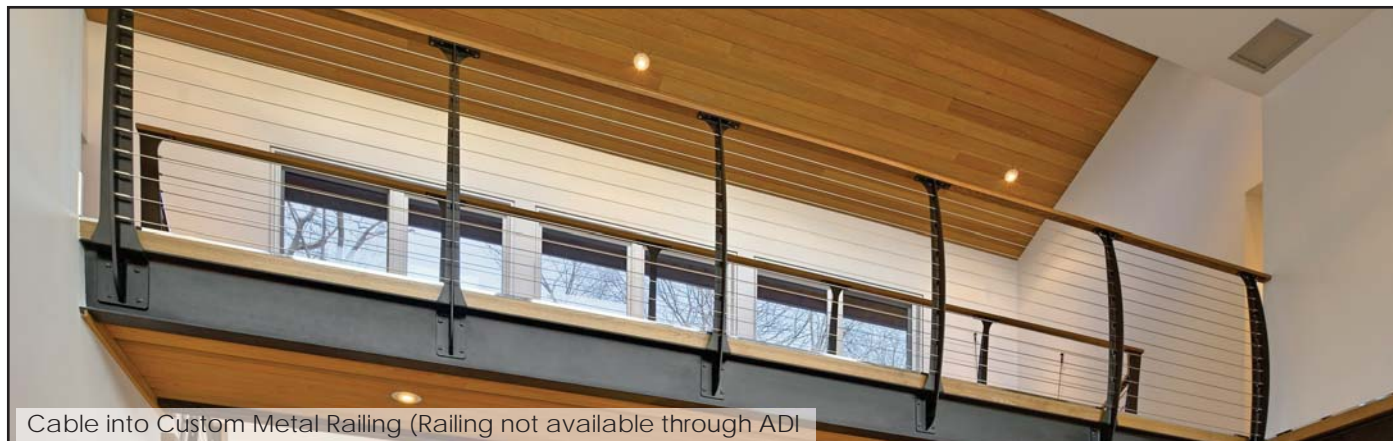

#### Connector:

Item # DP374 - Level

Item # DP377 - Stair (Black)

Item # DP377BZ - Stair (Bronze)

Item # DP377WH - Stair (White)

DekPro<sup>TM</sup> Prestige Aluminum Rail w/ Cable - Absolute Black

Cable into Custom Metal Railing (Railing not available through ADI)