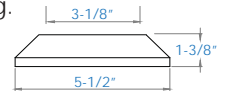

**3" Post Skirt 2 pc. - Replacement**

Sold in any quantity.

Fe<sup>26</sup> - 5-1/2" Post skirt included w/ post. **Also sold separately.** Measures 5-1/2" x 1-3/8" with 3-1/8" opening.

- Item # **650024** - Gloss Black
- Item # **53505108** - Black Sand (Textured)