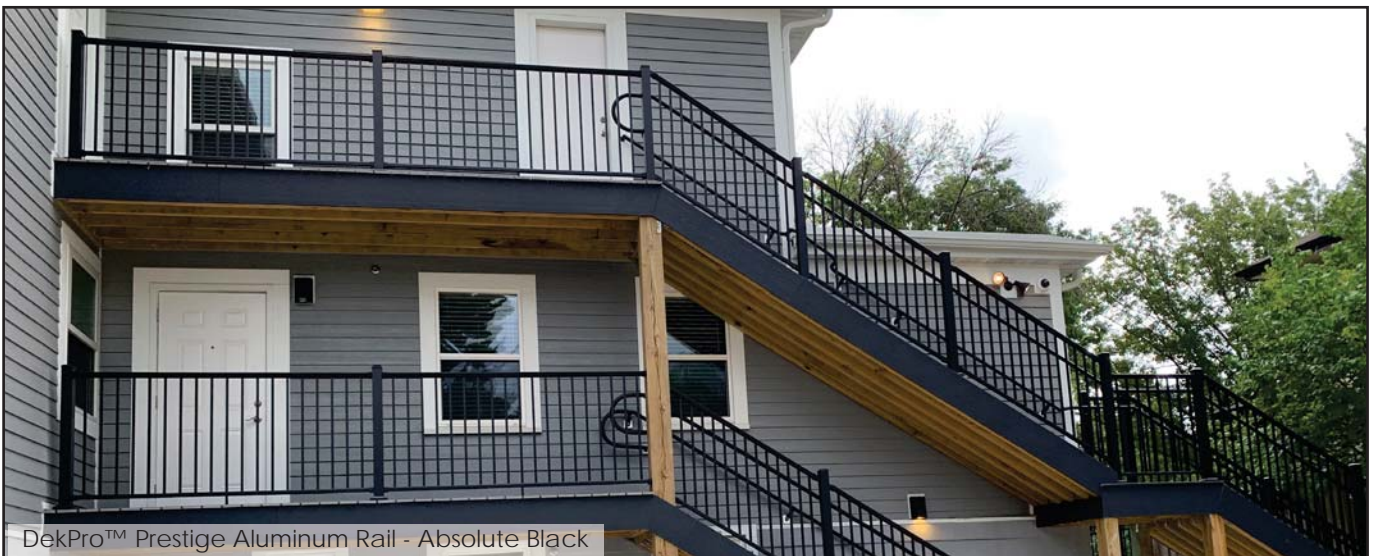

ACTUAL FREIGHT CHARGES APPLY TO ALL DEKPRO^{TM} PRESTIGE RAIL ORDERS