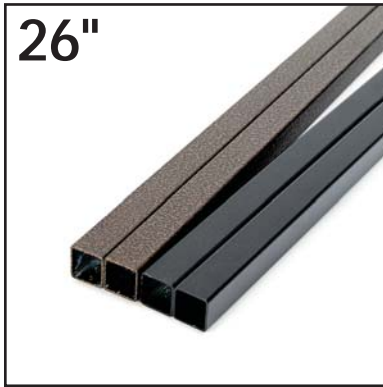

ACTUAL FREIGHT CHARGES APPLY TO ALL FORTRESS® BALUSTER ORDERS

26"

Available in:
Black Sand
Ant. Bronze

26" Mega Square Iron Baluster

Sold in packs of 10. 4/case

26" x 3/4" Mega series baluster designed for a 36" rail height. Install with mega EZ mounts or mega shoes.

Item # 54126018 - Black Sand (Textured)
Item # 660256 - Antique Bronze

Please use 2.67 balusters per lineal foot for estimating purposes