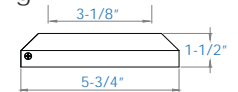

Available in:

- ☐ White
- ☒ Black Sand
- ☐ Gloss Black

FortressAccents™ Post Cap with Optional Light Kit

Sold in any quantity.

Accents flat die cast aluminum post cap for 3" post. Light kit draws **2 watts**. Light color - 2600K. Includes wire nuts and 60" lead wire. **Must purchase LED cap light kit along with cap.**

3" Post Cap

- Item # **52500031** - White
- Item # **52500038** - Black Sand (Textured)
- Item # **52500030** - Gloss Black

Light Kit

Item # **52500000** - LED Light Kit