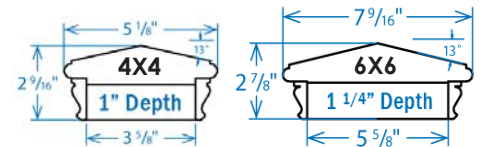

Woodway™ Wood Flat Top Post Cap

Wood flat top with wood skirt.

Item #: WW1382 - Cedar - 3-5/8"
Item #: WW1642 - Cedar - 5-5/8"

Sold in any quantity.