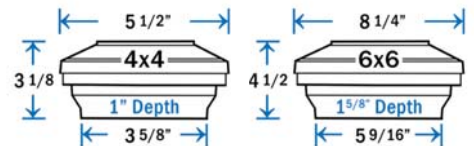

(+) 5-9/16" Post cap draws 4 watts