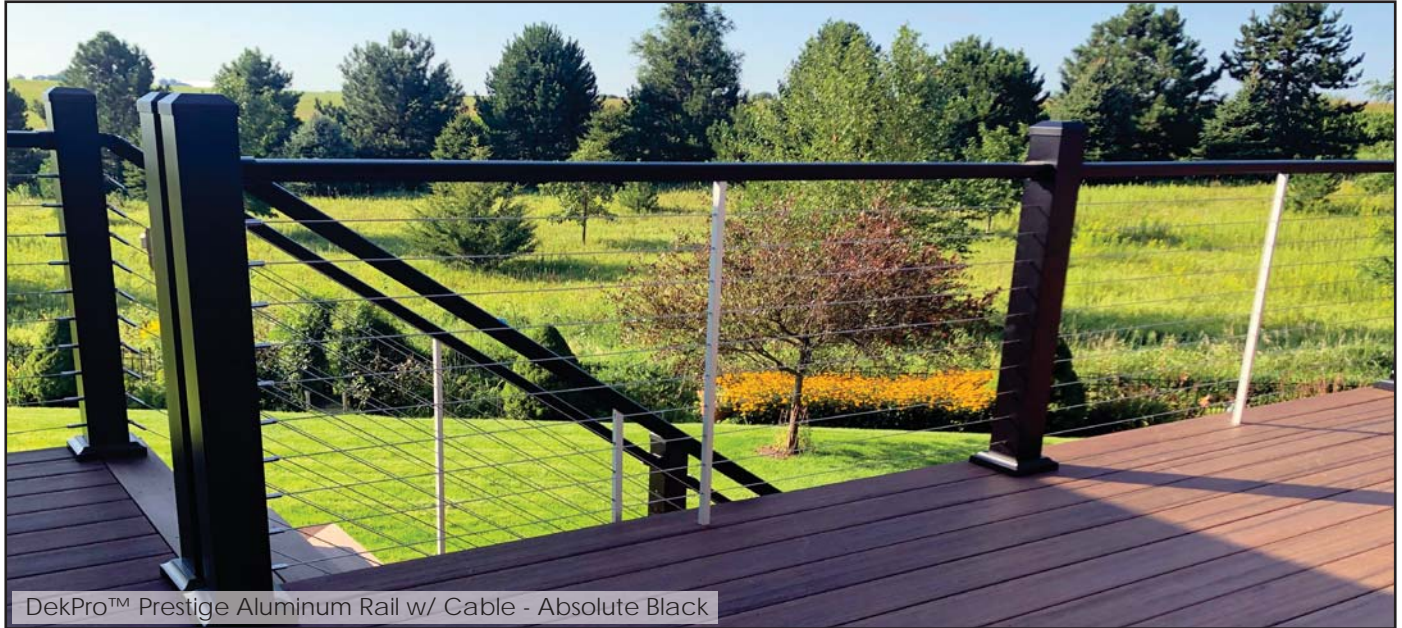

ACTUAL FREIGHT CHARGES APPLY TO ALL DEKPRO™ PRESTIGE RAIL ORDERS

Cable Railing w/ Aluminum Sleeves

DekPro™ Prestige Aluminum Rail w/ Cable - Absolute Black