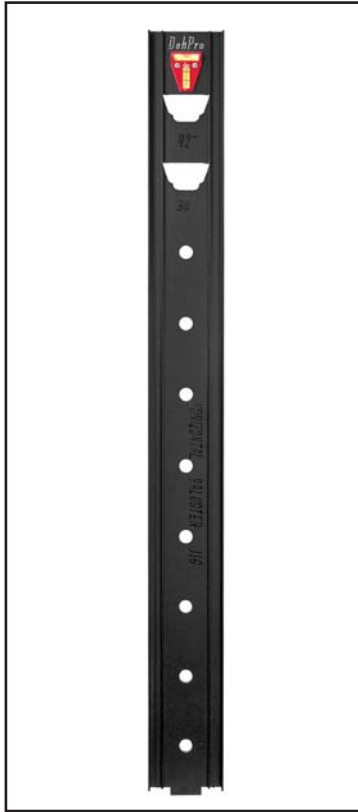

ACTUAL FREIGHT CHARGES APPLY TO ALL DEKPRO™ PRESTIGE RAIL ORDERS

Post Jig and Caps (Textured)

Available in:
☒ Black

Quick Jig Rail Guide - For Level Railing

Sold in any quantity.

Quick Jig rail guide allows the installer to easily locate and fasten top rail bracket as well as locate horizontal baluster railing without having to measure or center manually.
Fits 3" post, but can be used on 4" post if reversed (2-way level may have to be removed for 4" post)

Item # PRJIG3RR - 3" post jig for rod rail