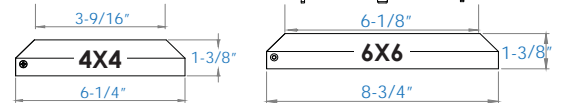

FortressAccents™ Post Skirt - Gloss Black

Sold in any quantity.

Two piece aluminum post base skirt to match FortressAccents post caps.
Comes pre-assembled, screws included.

- Item #: 51500030 - 3-1/16" Skirt
- Item #: 52535010 - 3-9/16" Skirt
- Item #: 52504010 - 4-1/16" Skirt
- Item #: 52505010 - 5-1/8" Skirt (4-9/16" Adaptor included)
- Item #: 52506010 - 6-1/8" Skirt (5-11/16" Adaptor included)