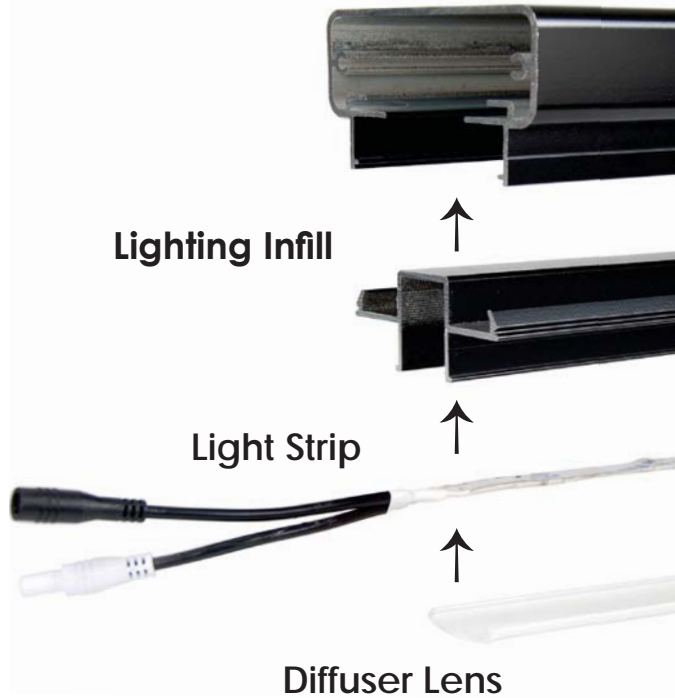

ACTUAL FREIGHT CHARGES WILL BE APPLIED TO ALL RAILFX® ORDERS

RailFX® Under Rail Lighting System

Series 200 Top Rail

Available in:

- ☐ Black
- ☐ Bronze
- ☐ White
- ☐ Silver

Series 200 Top Rail

Sold in any quantity.

3-1/2" x 1-7/8" x 94" Series 200 aluminum top rail. Join multiple rails together with splices to achieve any length required. Field trimmable with carbide blade. Infill for lighting sold separately, see below.

End plate sold separately.

8' Top Rail (3-1/2" x 1-7/8" x 94")

- Item #: FXTR200BLKKIT8 - Black
- Item #: FXTR200BRZKIT8 - Bronze
- Item #: FXTR200WHTKIT8 - White
- Item #: FXTR200SILKIT8 - Silver