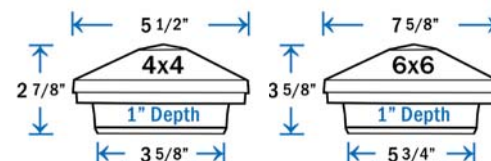

Aluminum Pyramid post cap with smooth satin powder coat finish.  
(Fasteners Included)

- Item # DPPC358PGBLK - 3-5/8" (\*)
- Item # DPPC4PGBLK - 4-1/16"
- Item # DPPC558PGBLK - 5-5/8" (\*)
- Item # DPPC6PGBLK - 6-1/16"