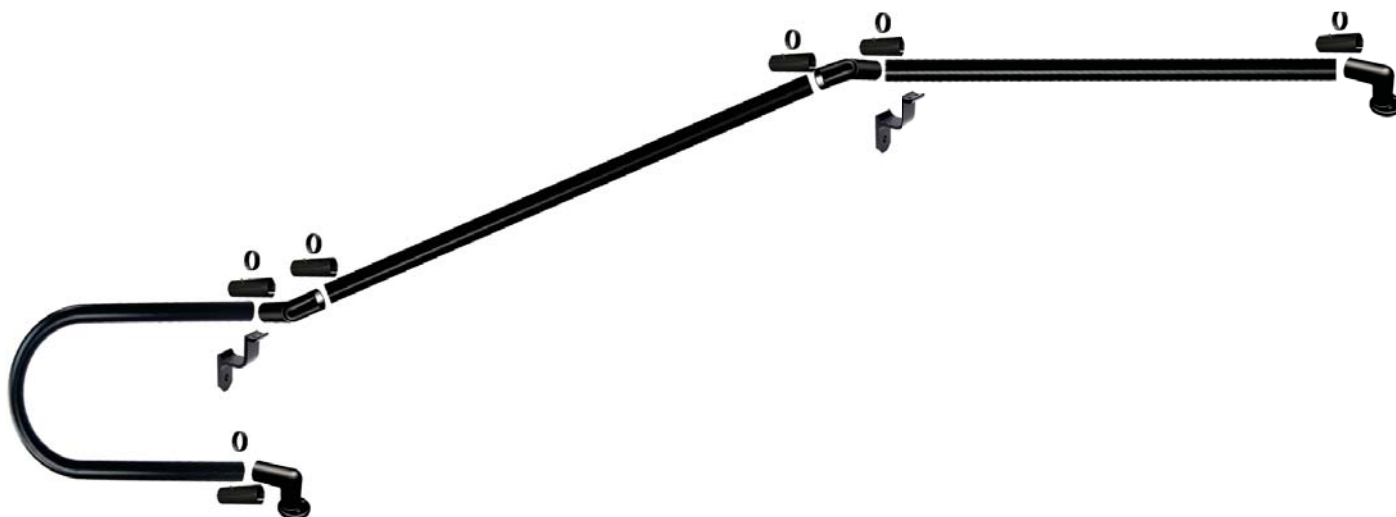

ACTUAL FREIGHT CHARGES APPLY TO ALL DEKPRO^{TM} PRESTIGE RAIL ORDERS

1-1/2" DekPro^{TM} Prestige Round Aluminum Handrail - Textured

*DekPro^{TM} Prestige Secondary Handrail Features Four Finely TEXTURED Finishes