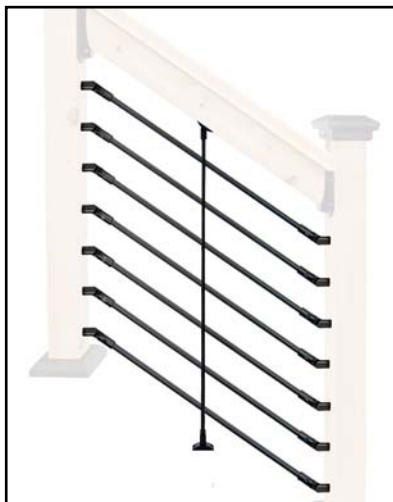

**6' Rail Kit (5/8" x 72")**

Item # 203061 - Black Textured  
 Item # 203060 - Anodized

**8' Rail Kit (5/8" x 96")**

Item # 203065 - Black Textured  
 Item # 203064 - Anodized

**Template:**

Item # 203012

Available in:  
 Black Text  
 Anodized