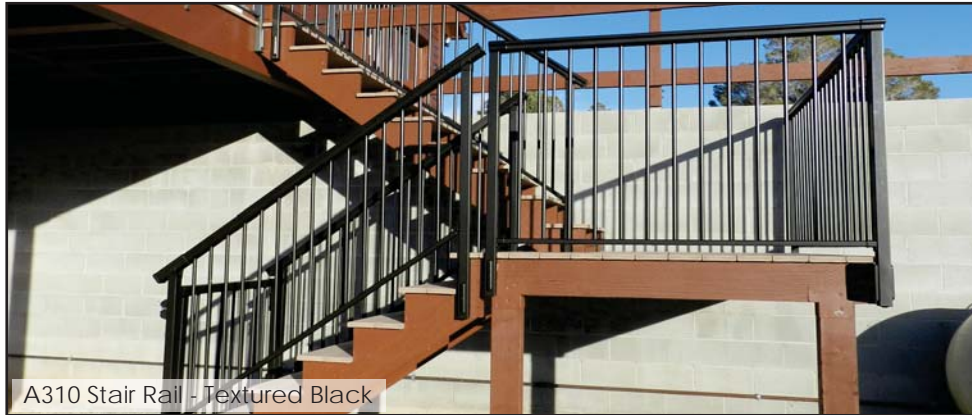

#### 8' Level Rail kit w/ Square Balusters

36" Residential

Item # 310840 - Textured Black

ACTUAL FREIGHT CHARGES APPLY TO ALL SOLUTIONS<sup>TM</sup> RAIL ORDERS

A310 Stair Rail - Textured Black