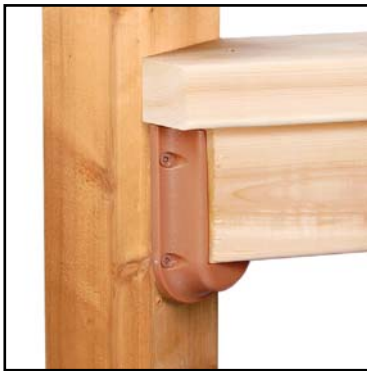

Available in:

Black

Bronze

Cedar

Gray

2" x 4" 45° Railing Connector

Sold in packs of 2. 25/case

2" x 4" 45° Rail connector with design, style and flair for attaching upper and lower rail to post at a typical 45° angle. 1" deep saddle provides great strength and holding power. Includes color matched stainless steel screws. (Requires slight trimming of 2" x 4" lineal)

Item # DP389 - Black
Item # DP389BZ - Bronze
Item # DP389C - Cedar
Item # DP389G - Gray