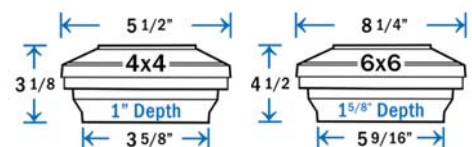

Saturn Anello Flat Top Post Cap - Bronze

Sold in any quantity.

Aluminum flat top with LED band light draws **1.6 watts** total per cap. Light color - 3000 - 3500K.

- Item #: **DLA-7045** - 3-5/8"
- Item #: **RLA-7045** - 4-1/16"
- Item #: **CLA-7045** - 4-3/8"
- Item #: **TLA-7045** - 4-5/8"
- Item #: **FLA-7045** - 5-1/16"
- Item #: **JLA-7045** - 5-9/16" (+)

(+) 5-9/16" Post cap draws 4 watts