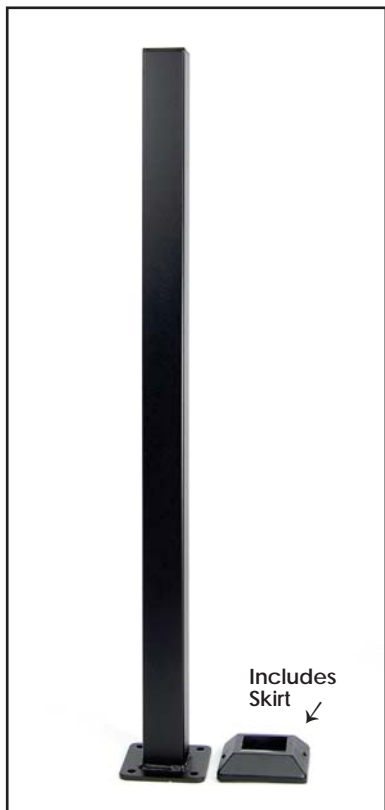

ACTUAL FREIGHT CHARGES APPLY TO ALL FORTRESS® RAIL ORDERS

Fortress® Fe²⁶ Surface Mount Posts

Available in:

Black Sand

Ant. Bronze

Gloss Black

Fe²⁶ - 2" Iron Post with 2 pc. Skirt

Sold in any quantity.

2" x 39-1/2" Iron post with 4" welded flange used to install panels at a 36" rail height. Flange holes are 1/2" for fasteners. **Includes skirt for base.**

Item # 53302418 - Black Sand (Textured)

Item # 53302416 - Antique Bronze

Item # 53302410 - Gloss Black

2" x 45-1/2" Iron post with 4" welded flange used to install panels at a 42" rail height. Flange holes are 1/2" for fasteners. **Includes skirt for base.**

Item # 53302478 - Black Sand (Textured)

Item # 53302476 - Antique Bronze

Item # 53302470 - Gloss Black

FortressAccents 2" Post Cap

Sold in any quantity.

Accents flat die cast aluminum post cap for 2" post.

Item # 52500028 - Black Sand (Textured)

Item # 52500026 - Antique Bronze

Item # 52500020 - Gloss Black

2" Post Skirt 2 pc. - Replacement

Sold in any quantity.

Fe²⁶ - 4-3/8" Post skirt included w/ post. **Also Sold separately.**

Item # 53504108 - Black Sand (Textured)

Item # 53504106 - Antique Bronze

Item # 650027 - Gloss Black