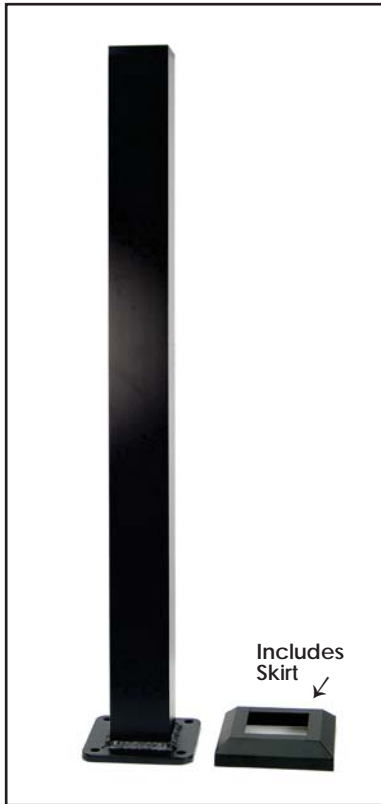

ACTUAL FREIGHT CHARGES APPLY TO ALL FORTRESS® RAIL ORDERS

Fortress® AI¹³⁺ Posts, Caps & Skirts

Available in:

White

Black Sand

AI¹³⁺ Aluminum 3" Post with 2 pc. Skirt

Sold in any quantity.

3" x 39-1/2" Aluminum post with 5-1/2" flange and skirt to install panels at a 36" railing height. Flange holes are 1/2" for fasteners. **Includes skirt for base.**

Item # 51339011 - White
Item # 59339038 - Black Sand (Textured)

3" x 45-1/2" Aluminum post with 5-1/2" flange and skirt to install panels at a 42" railing height. Flange holes are 1/2" for fasteners. **Includes skirt for base.**

Item # 51345011 - White
Item # 59345038 - Black Sand (Textured)

FortressAccents 3" Post Cap

Sold in any quantity.

Accents flat die cast aluminum post cap for 3" post.

Item # 52500031 - White
Item # 52500038 - Black Sand (Textured)

3" Post Skirt 2 pc. - Replacement

Sold in any quantity.

Post base cover included. Also sold separately. Measures 5-3/4" x 1-1/2" with 3-1/8" opening.

Item # 51500031 - White
Item # 51500038 - Black Sand (Textured)