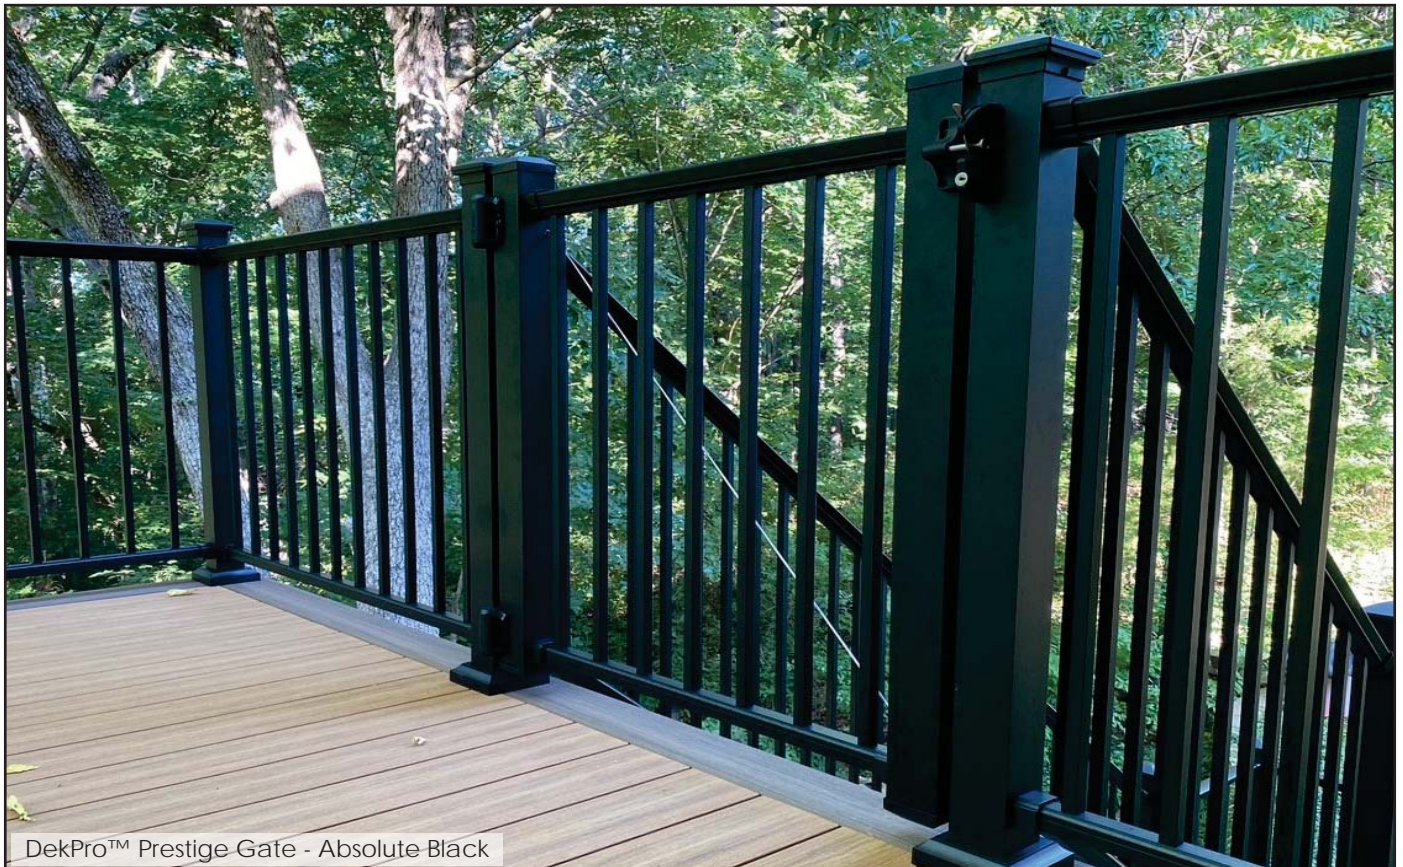

Optional Gate Anti-Sag Kit

2 uprights per kit.

Recommended for use with Prestige gate kits. Simply drill 29/64" hole through each post and attach cable. Cable can be trimmed on site and is adjustable to prevent gate sag over time.

Item # 25205 - 5' Cable Kit

Item # 29/64DRILL - 29/64" Drill Bit