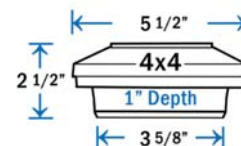

DIMENSIONS ARE ACTUAL OPENING SIZE

Sirius Pyramid Post Cap - White

Sold in any quantity.

Aluminum pyramid post cap. (Fasteners Included)

- Item #: **PCA-5060** - 3-5/8"
- Item #: **RLAC-6050** - 4-1/16"
- Item #: **FLAC-6050** - 5-1/16"
- Item #: **PCA-8060** - 5-9/16"

THIS CAP IS ALSO AVAILABLE WITH A LIGHT OPTION, PLEASE SEE THE LOW VOLTAGE LIGHTING SECTION FOR MORE INFORMATION

DekPro™ EFFEX Plateau Post Cap - Maple Cream

Sold in any quantity.

Aluminum flat top post cap with fine textured powder coat finish. (Fasteners Included)

- Item # **DPPC3FMCT** - 3-1/16"
- Item # **DPPC358FMCT** - 3-5/8" (*)
- Item # **DPPC4FMCT** - 4-1/16"

(*) Requires installation of base adapter - included

THIS CAP IS ALSO AVAILABLE WITH A LIGHT OPTION, PLEASE SEE THE LOW VOLTAGE LIGHTING SECTION FOR MORE INFORMATION

DekPro™ EFFEX Summit Post Cap - Maple Cream

Sold in any quantity.

Aluminum Pyramid post cap with fine textured powder coat finish. (Fasteners Included)

- Item # **DPPC3PMCT** - 3-1/16"
- Item # **DPPC358PMCT** - 3-5/8" (*)
- Item # **DPPC4PMCT** - 4-1/16"

(*) Requires installation of base adapter - included

THIS CAP IS ALSO AVAILABLE WITH A LIGHT OPTION, PLEASE SEE THE LOW VOLTAGE LIGHTING SECTION FOR MORE INFORMATION

Woodway™ Metal Pyramid w/ Wood Skirt - Bronze

Sold in any quantity.

Metal pyramid top with wood skirt.

- Item #: **WW1253** - Cedar - 3-5/8"
- Item #: **WW1277** - Cedar - 5-5/8"