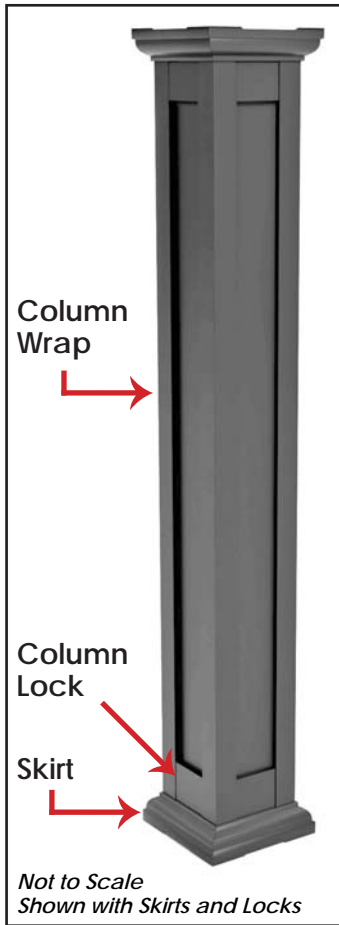

## DekPro™ Column Wrap (Textured)

Column Wrap

Column Lock

Skirt

*Not to Scale  
Shown with Skirts and Locks*

Available in:

-  Absolute Black
-  Cocoa Bronze
-  Dream White