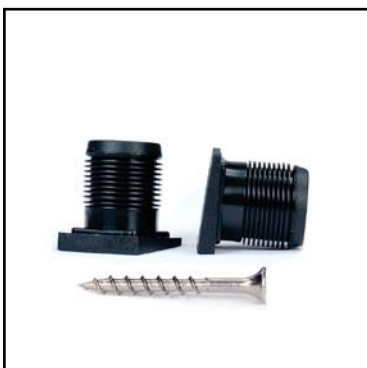

Available in:
Black
Bronze
White

5° Square Baluster Connector for Ramps

Sold in poly bag of 20. 40/case

Five degree connector for 3/4" square balusters in a ramp application. Features a tall connector that assures positive engagement for a secure connection. Includes 1-1/2" stainless steel screws.

Item # DP773 - Black
Item # DP775 - Bronze
Item # DP774 - White