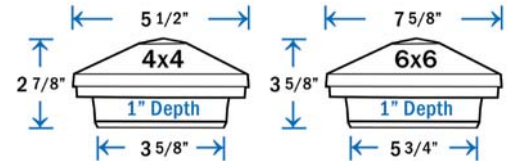

(*) Requires installation of base adapter - included

FOR LIGHTING OPTIONS, PLEASE SEE THE LOW VOLTAGE LIGHTING SECTION FOR MORE INFORMATION