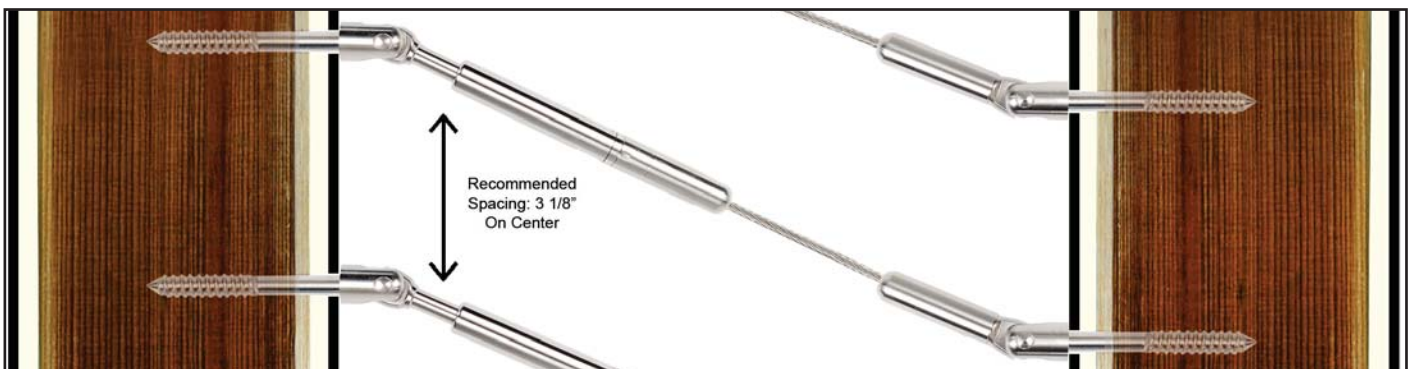

Recommended
Spacing: 3 1/8"
On Center