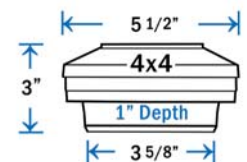

DIMENSIONS ARE ACTUAL OPENING SIZE

DekPro™ EFFEX Cascade Post Cap - Bronze (Textured)

Sold in any quantity.

Aluminum flat top post cap features LED down lights on all 4 sides to cast light in all directions around the post. LED post caps feature 2 quick connect leads for easy wiring. Draws **3.5 watts**. Light color - 3000 - 3500K.

- Item # DPPC3FDLCBT - 3-1/16"
- Item # DPPC358FDLCBT - 3-5/8" (*)
- Item # DPPC4FDLCBT - 4-1/16"

(*) Requires installation of base adapter - included

Neptune Flat Post Top Cap - Bronze

Sold in any quantity.

Aluminum flat top post cap with LED down lights in each corner, draws **2 watts** total per cap. Light color - 3000 - 3500K.

- Item #: **DLX-6045** - 3-5/8"
- Item #: **RLX-6045** - 4-1/16"
- Item #: **TLX-6045** - 4-5/8"
- Item #: **FLX-6045** - 5-1/16"

DekPro™ EFFEX Glow Post Cap - Bronze (Textured)

Sold in any quantity.

Aluminum flat top post cap with LED glow ring light. Features 2 quick connect leads for easy wiring. Draws **2.2 watts** total per cap. Light color - 3000 - 3500K.

- Item # DPPC3FBLCBT - 3-1/16"
- Item # DPPC358FBLCBT - 3-5/8" (*)
- Item # DPPC4FBLCBT - 4-1/16"

(*) Requires installation of base adapter - included

Saturn Anello Flat Top Post Cap - Bronze

Sold in any quantity.

Aluminum flat top with LED band light draws **1.6 watts** total per cap. Light color - 3000 - 3500K.

- Item #: **DLA-7045** - 3-5/8"
- Item #: **RLA-7045** - 4-1/16"
- Item #: **CLA-7045** - 4-3/8"
- Item #: **TLA-7045** - 4-5/8"
- Item #: **FLA-7045** - 5-1/16"
- Item #: **JLA-7045** - 5-9/16" (+)

(+) 5-9/16" Post cap draws 4 watts