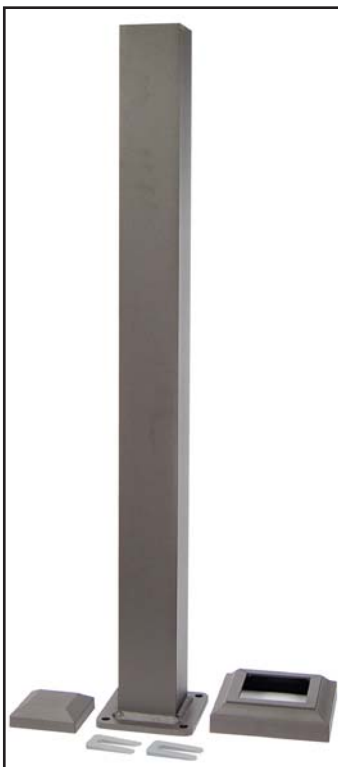

Available in:

- Absolute Black
- Cocoa Bronze
- Dream White

4" Aluminum Post w/ Cap and Skirt

Sold in any quantity.

4" Aluminum post with 6" welded flange. Base plate is 3/8" thick with 3/8" holes spaced 5" on center for fasteners. Includes tapered shims for leveling post. **Post cap and 2 piece skirt are included.**

4" x 40"

- Item # PR4040POSTABT - Black
- Item # PR4040POSTCBT - Bronze
- Item # PR4040POSTDWT - White

4" x 54"

- Item # PR4054POSTABT - Black
- Item # PR4054POSTCBT - Bronze
- Item # PR4054POSTDWT - White

4" x 44"

- Item # PR4044POSTABT - Black
- Item # PR4044POSTCBT - Bronze
- Item # PR4044POSTDWT - White

4" Pyramid Post Cap - Upgrade

- Item # DPPC4PABT - Absolute Black
- Item # DPPC4PCBT - Cocoa Bronze
- Item # DPPC4PDWT - Dream White

4" Flat Top Post Cap - Upgrade

- Item # DPPC4FABT - Absolute Black
- Item # DPPC4FCBT - Cocoa Bronze
- Item # DPPC4FDWT - Dream White