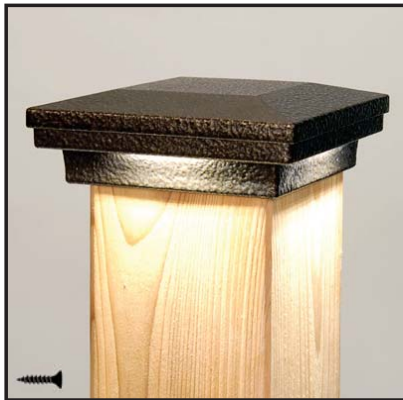

DIMENSIONS ARE ACTUAL OPENING SIZE

FortressAccents™ Down Light Cap - Antique Bronze (Textured)

Sold in any quantity.

Accents flat die cast aluminum post cap adapts to many different post sizes. Light kit draws **2 watts**. Light color - 2600K. Includes wire nuts and 60" lead wire. **Must purchase LED down light kit along with the cap.**

- Item #: 52500026 + 52500000 - Cap with Down Light - 2-1/16"
- Item #: 52500036 + 52500000 - Cap with Down Light - 3-1/16"
- Item #: 52500356 + 52500000 - Cap with Down Light - 3-9/16"
- Item #: 52500046 + 52500000 - Cap with Down Light - 4-1/8"
- Item #: 52500056 + 52500000 - Cap with Down Light - 5-1/8" and *4-1/2"
  *Adapter ring included for 4-1/2"
- Item #: 52506006 + 52500000 - Cap with Down Light - 6-3/16" and *5-5/8"
  *Adapter ring included for 5-5/8"