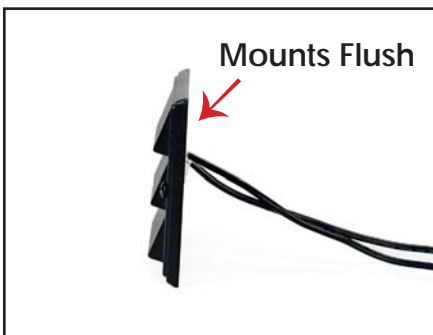

DekPro^{TM} Prestige w/ Louvered Step Lights - Absolute Black