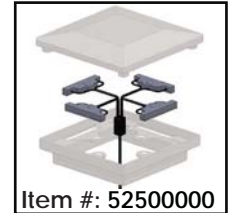

Item #: 52500000