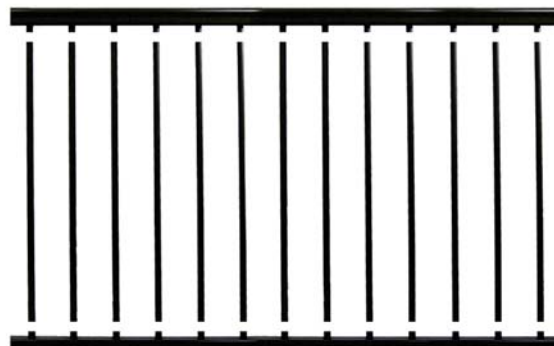

ACTUAL FREIGHT CHARGES APPLY TO ALL SOLUTIONS™ RAIL ORDERS

A310 Level Rail Kits

Available in:
Textured
Black

Level Rail Kits

Sold in Kits.

Aluminum level railing comes standard with baluster connectors installed to ensure proper and even spacing. Kits require no time consuming angle cuts, simply cut upper and lower rails to length, position balusters in place and install. **Top rail brackets not included in rail kit.**

6' Level Rail kit w/ Square Balusters

36" Residential

Item # 310838 - Textured Black

Level Kit Includes:

- A. 1 - 2" x 2-3/4" Sculpted Top Rail w/ Baluster Connectors Installed
- B. 1 - 1" x 1-7/16" Bottom Rail w/ Baluster Connectors Installed
- C. Square 3/4" Balusters:
  15 per 6' kit • 21 per 8' kit
- D. 2 - Bottom Rail Brackets - Level
- E. 1 - Rail Support - Surface Mount

Top Rail Brackets

Sold Separately, See Page 83

8' Level Rail kit w/ Square Balusters

36" Residential

Item # 310840 - Textured Black