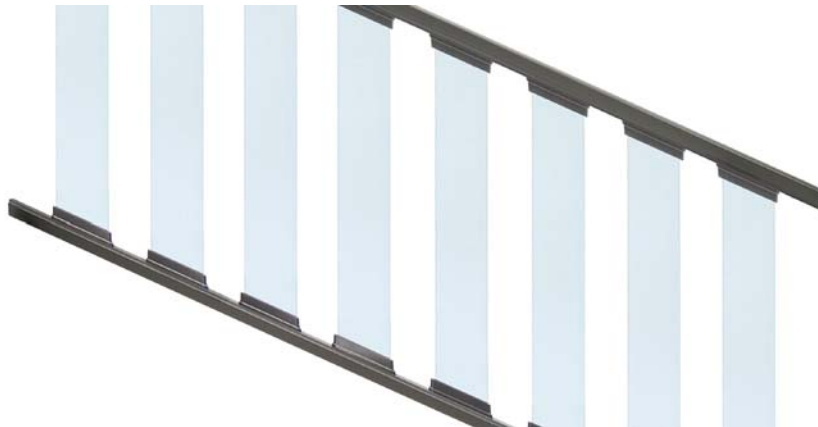

ACTUAL FREIGHT CHARGES APPLY TO ALL DEKPRO™ PRESTIGE RAIL ORDERS

DekPro™ Prestige Glass Stair Railing (Textured)