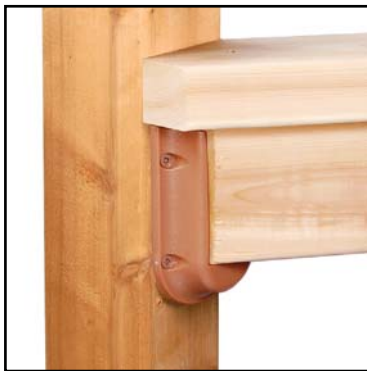

Available in:

Black

Bronze

Cedar

Gray

2" x 4" 45° Railing Connector

Sold in packs of 2. 25/case

2" x 4" 45° Rail connector with design, style and flair for attaching upper and lower rail to post at a typical 45° angle. 1" deep saddle provides great strength and holding power. Includes color matched stainless steel screws. (Requires slight trimming of 2" x 4" lineal)

Item # DP389 - Black
Item # DP389BZ - Bronze
Item # DP389C - Cedar
Item # DP389G - Gray