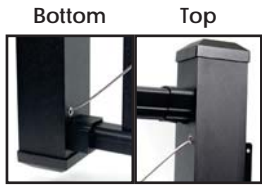

ACTUAL FREIGHT CHARGES APPLY TO ALL DEKPRO^{TM} PRESTIGE RAIL ORDERS

Available in:
Stainless Steel

Optional Gate Anti-Sag Kit

2 uprights per kit.

Recommended for use with Prestige gate kits. Simply drill 29/64" hole through each post and attach cable. Cable can be trimmed on site and is adjustable to prevent gate sag over time.

Item # 25205 - 5' Cable Kit

Item # 29/64DRILL - 29/64" Drill Bit