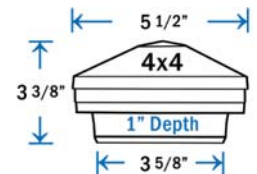

Iris Anello Pyramid Post Cap - Bronze

Sold in any quantity.

Aluminum pyramid top with LED band light draws **1.6 watts** total per cap. Light color - 3000 - 3500K.

- Item #: **DLA-7055** - 3-5/8"
- Item #: **RLA-7055** - 4-1/16"
- Item #: **CLA-7055** - 4-3/8"
- Item #: **TLA-7055** - 4-5/8"
- Item #: **FLA-7055** - 5-1/16"
- Item #: **JLA-7055** - 5-9/16" (+)