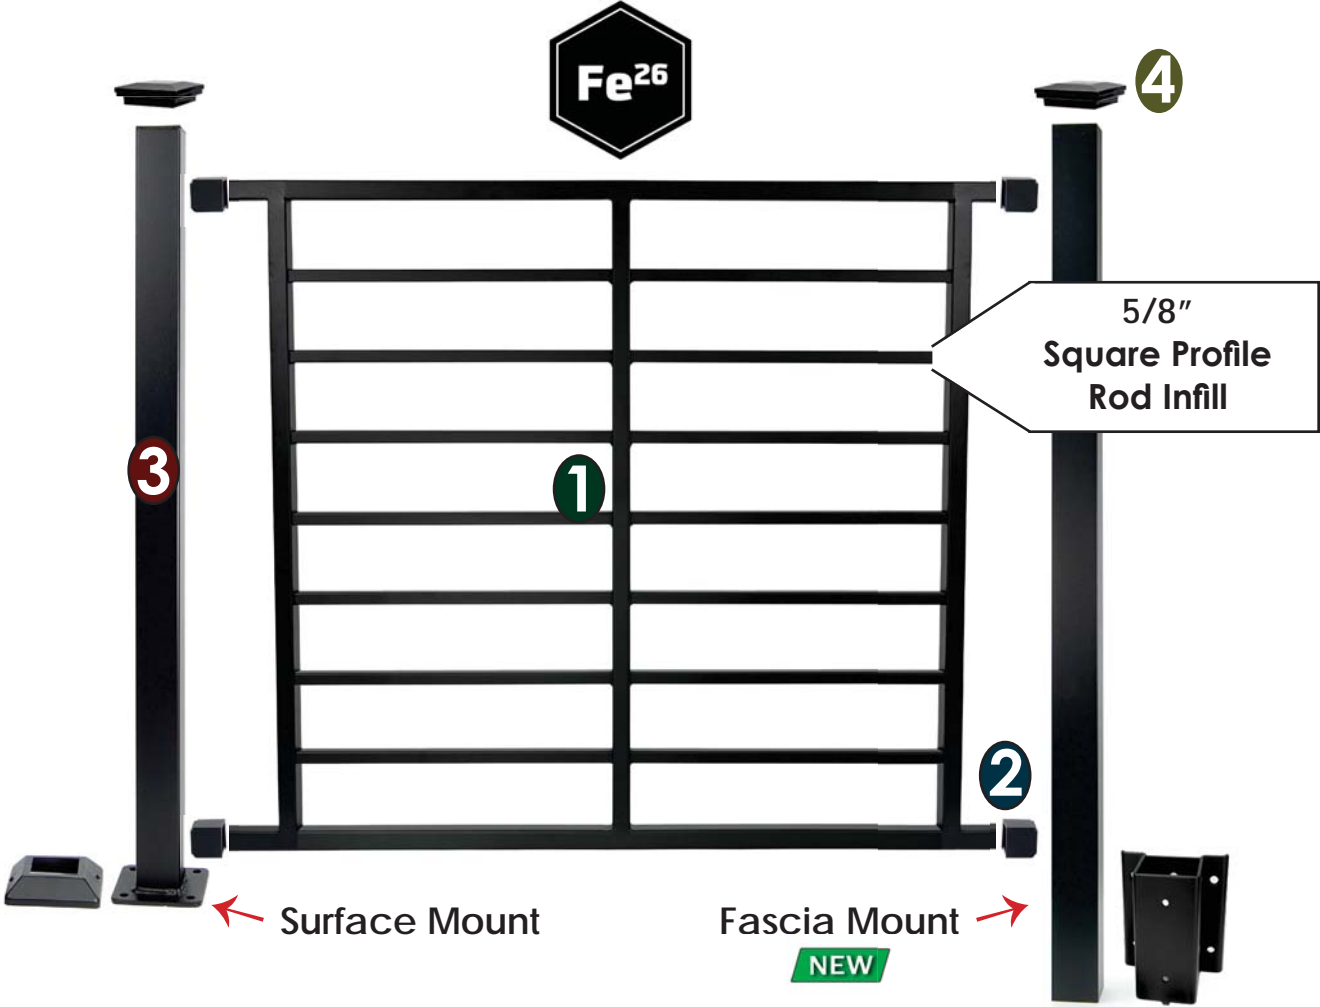

Fortress® AXIS Horizontal Rod Rail

Use the steps below for the following pages to complete your rail system

STEP 1 Choose Rod Rail Panel

STEP 3 Choose Post
Surface or Fascia Mount

STEP 2 Choose Brackets (4 Pack)

STEP 4 Select a Post Cap