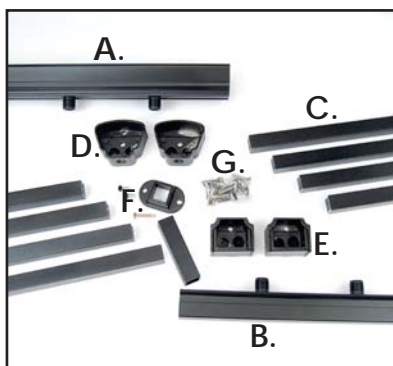

Level Aluminum Rail Kits - Square Balusters

Sold in any quantity.

Textured aluminum level railing comes complete with top and bottom lineals (baluster connectors installed), square balusters, brackets and rail support. Simply cut upper and lower rails to length, position balusters in place and install. 32" balusters used for 38" rail, 36" balusters used for 42" rail. Brackets add a total of 1/2" to overall railing length.

6' Rail Kits - 70"

38" Rail Height (35" x 70")

Item # PR3672SLABT - Absolute Black
Item # PR3672SLCBT - Cocoa Bronze
Item # PR3672SLDWT - Dream White
Item # PR3672SLMCT - Maple Cream

42" Rail Height (39" x 70")

Item # PR4272SLABT - Absolute Black
Item # PR4272SLCBT - Cocoa Bronze
Item # PR4272SLDWT - Dream White
Item # PR4272SLMCT - Maple Cream

8' Rail Kits - 96-3/4"

38" Rail Height (35" x 96-3/4")

Item # PR3696SLABT - Absolute Black
Item # PR3696SLCBT - Cocoa Bronze
Item # PR3696SLDWT - Dream White
Item # PR3696SLMCT - Maple Cream

42" Rail Height (39" x 96-3/4")

Item # PR4296SLABT - Absolute Black
Item # PR4296SLCBT - Cocoa Bronze
Item # PR4296SLDWT - Dream White
Item # PR4296SLMCT - Maple Cream

Available Textured Finishes:

*Colors shown are an approximate representation.
Please see actual product sample when selecting color.*