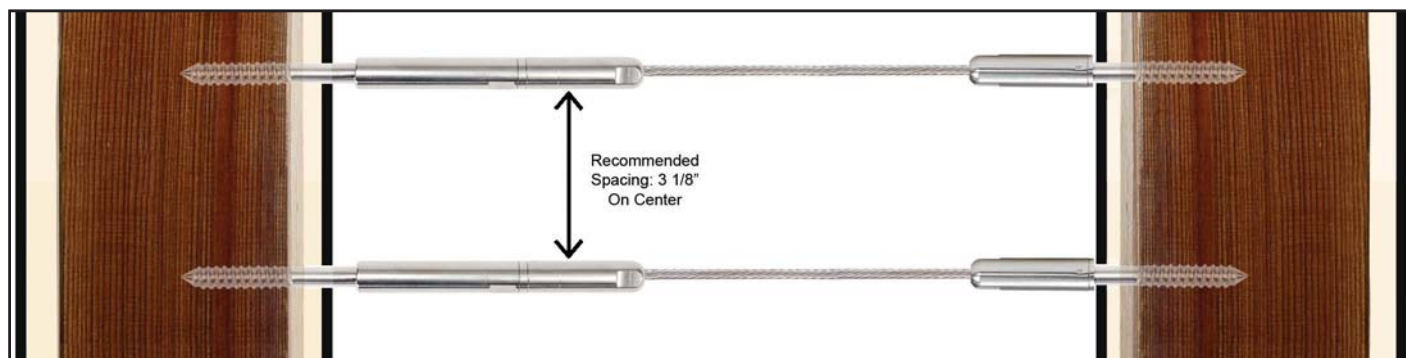

FlexFX^{TM} Cable Railing for Composite Sleeve - Level

**FOR
COMPOSITE
SLEEVES**

(1" Longer Lag)

*Fitting Dimensions available for
reference on page 142*

FlexFX^{TM} XL - Cable Fittings for Composite Sleeves

Sold in any quantity.

Cable railing and fittings made in USA from high quality 316 grade stainless steel. Designed to work for composite sleeved wood posts. Pre-drill using 7/32" drill bit.

XL - Level Non-Tensioner Fittings

- Item #: RFXWLN1/8XL - 1/8" Fitting
- Item #: RFXWLN1/8XL-10 - 1/8" Fitting (10 Pack)
- Item #: RFXWLN3/16XL - 3/16" Fitting

XL - Level Tensioner Fittings

- Item #: RFXWLT1/8XL - 1/8" Fitting
- Item #: RFXWLT1/8XL-10 - 1/8" Fitting (10 Pack)
- Item #: RFXWLT3/16XL - 3/16" Fitting

Bulk Cable

- Item #: RFXCABLE100 - 100' Spool of 1/8" Cable
- Item #: RFXCABLE500 - 500' Spool of 1/8" Cable

- Item #: RFXCABLE100-6 - 100' Spool of 3/16" Cable
- Item #: RFXCABLE500-6 - 500' Spool of 3/16" Cable