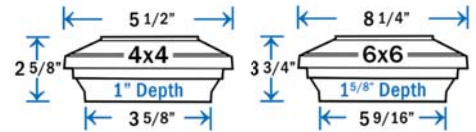

(*) Requires installation of base adapter - included
THIS CAP IS ALSO AVAILABLE WITH A LIGHT OPTION, PLEASE SEE THE LOW VOLTAGE LIGHTING SECTION FOR MORE INFORMATION