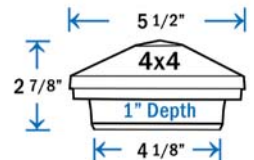

(*) Requires installation of base adapter - included
FOR LIGHTING OPTIONS, PLEASE SEE THE LOW VOLTAGE LIGHTING SECTION FOR MORE INFORMATION