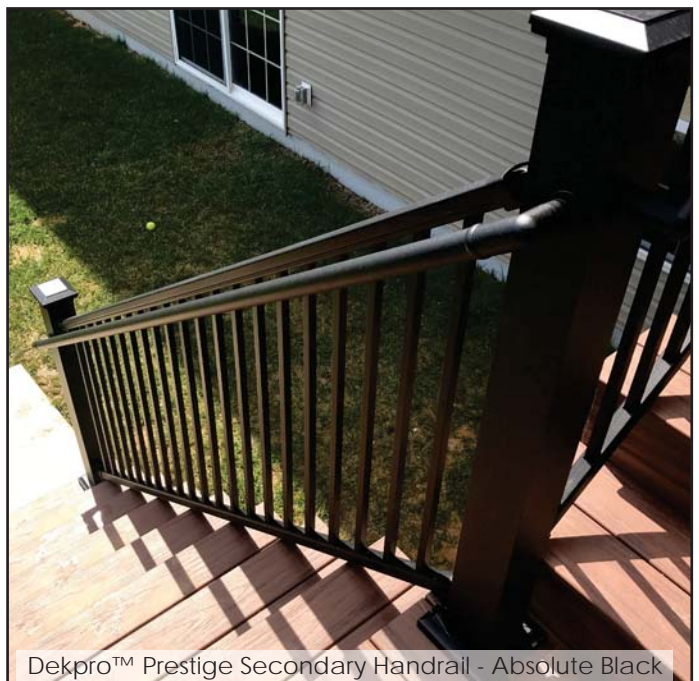

Dekpro™ Prestige Secondary Handrail - Absolute Black

Dekpro™ Prestige Secondary Handrail - Absolute Black