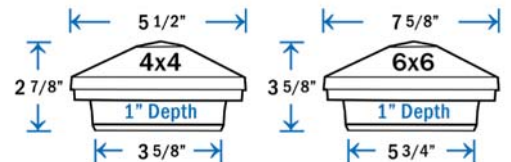

- Item # DPPC358PBRNT - 3-5/8" (\*)
- Item # DPPC4PBRNT - 4-1/16"
- Item # DPPC558PBRNT - 5-5/8" (\*)
- Item # DPPC6PBRNT - 6-1/16"

(\*) Requires installation of base adapter - included

**DIMENSIONS ARE ACTUAL OPENING SIZE**