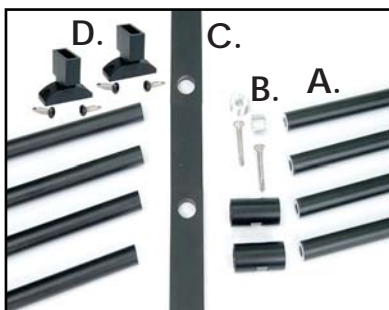

Level Kit Includes:

- A. 8 - 5/8" Diameter Horizontal Balusters
- B. 16 - Level Horizontal Baluster Connectors w/ Fasteners
- C. 1 - Mid-Rail Support
- D. 2 - Mid-Rail Support Connector Shoes w/ Fasteners