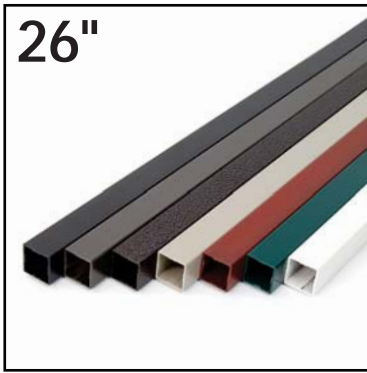

1. Available in:
2. Black
   - Bronze
   - Ham. Bronze
   - Clay
   - Rust
   - Green
   - White

26" Square 10 Pk Aluminum Balusters

Sold in packs of 10. 10/case

26" x 3/4" Smooth satin square baluster designed for 36" rail height. Each baluster is individually poly bagged for added protection.

- Item # DP212 - Black
- Item # DP214 - Bronze
- Item # DP219 - Hammered Bronze
- Item # DP216 - Clay
- Item # DP220 - Rust
- Item # DP218 - Green
- Item # DP222 - White

Please use 2.67 balusters per lineal foot for estimating purposes