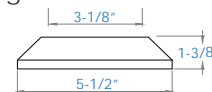

ACTUAL FREIGHT CHARGES APPLY TO ALL FORTRESS® RAIL ORDERS

Fortress® Fe²⁶ Surface Mount Posts

Available in:

Black Sand

Ant. Bronze

Gloss Black

Fe²⁶ - 2" Iron Post with 2 pc. Skirt

Sold in any quantity.

2" x 39-1/2" Iron post with 4" welded flange used to install panels at a 36" rail height. Flange holes are 1/2" for fasteners. **Includes skirt for base.**

Item # 53302418 - Black Sand (Textured)

Item # 53302416 - Antique Bronze

Item # 53302410 - Gloss Black

2" x 45-1/2" Iron post with 4" welded flange used to install panels at a 42" rail height. Flange holes are 1/2" for fasteners. **Includes skirt for base.**

Item # 53302478 - Black Sand (Textured)

Item # 53302476 - Antique Bronze

Item # 53302470 - Gloss Black

FortressAccents 2" Post Cap

Sold in any quantity.

Accents flat die cast aluminum post cap for 2" post.

Item # 52500028 - Black Sand (Textured)

Item # 52500026 - Antique Bronze

Item # 52500020 - Gloss Black

2" Post Skirt 2 pc. - Replacement

Sold in any quantity.

Fe²⁶ - 4-3/8" Post skirt included w/ post. **Also Sold separately.**

Item # 53504108 - Black Sand (Textured)

Item # 53504106 - Antique Bronze

Item # 650027 - Gloss Black

Available in:

Black Sand

Ant. Bronze

Gloss Black

Fe²⁶ - 3" Iron Post with 2 pc. Skirt

Sold in any quantity.

3" x 39-1/2" Iron post with 5-1/4" welded flange used to install panels at a 36" rail height. Flange holes are 1/2" for fasteners. **Includes skirt for base.**

Item # 53303418 - Black Sand (Textured)

Item # 53303416 - Antique Bronze

Item # 53303410 - Gloss Black

3" x 45-1/2" Iron post with 5-1/4" welded flange used to install panels at a 42" rail height. Flange holes are 1/2" for fasteners. **Includes skirt for base.**

Item # 53303478 - Black Sand (Textured)

Item # 53303476 - Antique Bronze

Item # 53303470 - Gloss Black

FortressAccents 3" Post Cap

Sold in any quantity.