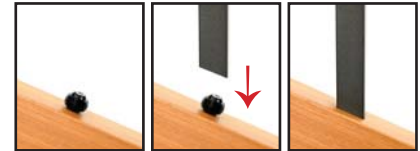

Available in:

- Black
- Bronze
- White

5° Round Baluster Connector for Ramps

Sold in poly bag of 20. 40/case

Five degree connector for 3/4" round balusters in a ramp application. Features a tall connector that assures positive engagement for a secure connection. Includes 1-1/2" stainless steel screws.

- Item # DP770 - Black
- Item # DP772 - Bronze
- Item # DP771 - White

Universal Baluster Connector Pro Pack - 500 ct.

Sold in Pails.

Fits most 3/4" diameter balusters in the market today. Contractor pail contains 500 connectors and 1-1/2" #2 square drive stainless steel screws. Eliminates packaging hassles for the professional deck builder and enables them to do two - three average decks per pail. Screws bagged separately for convenience.

Item # ADIPROPACK500BP

Item # ADIPROPACK500 - Same as round baluster connector above, but with attached washer. For use with balusters when ends are not powder coated.

Available in:

- Black

U-Ball Connector

Sold in packs of 50.

Universal connector for 3/4" square or round balusters. Features a round hidden connector that allows for a secure connection at varying angles. Excellent for odd angle applications. Requires baluster to be cut if at an angle on both ends. Includes 1-1/2" stainless steel screws.

Item #: UBALL

Universal Baluster Spacing Template - 48"

Sold in any quantity.

Spaces balusters at 4-1/2" on center to meet railing code. Allows for even spacing of DekPro™ round, square and architectural baluster connectors. Round and square connectors fit into template, for architectural connectors use small hole to locate. Shift template progressively down the lineal for longer length railings.

Item # DPBALUSTERTEMP - 48" Length PVC Template