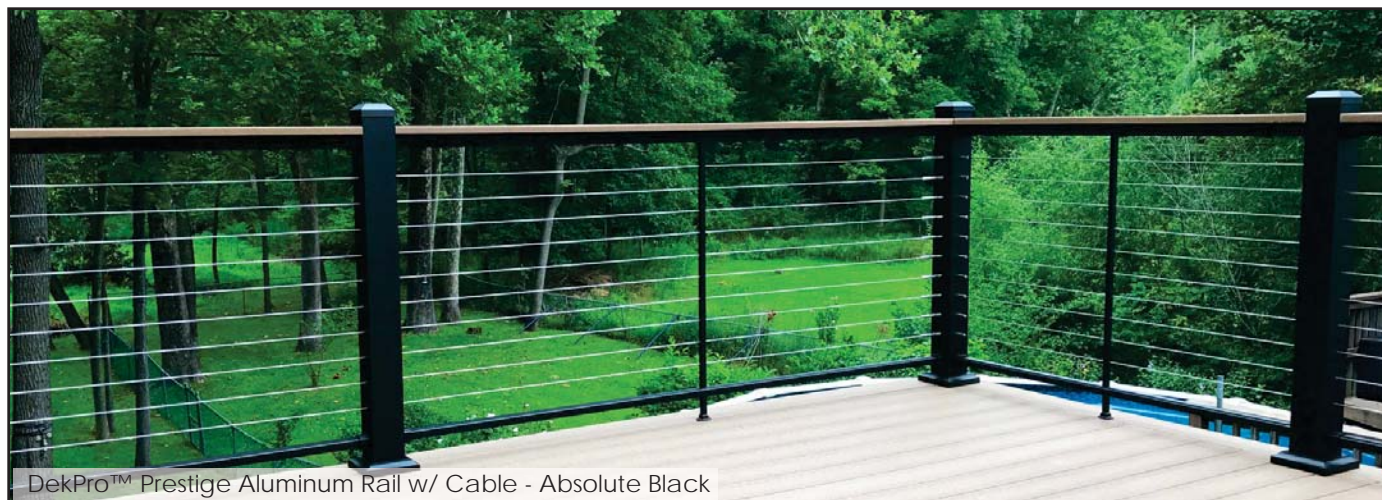

DekPro™ Prestige Aluminum Rail w/ Cable - Absolute Black

Aluminum Textured Rail Systems ■ DekPro™ Prestige